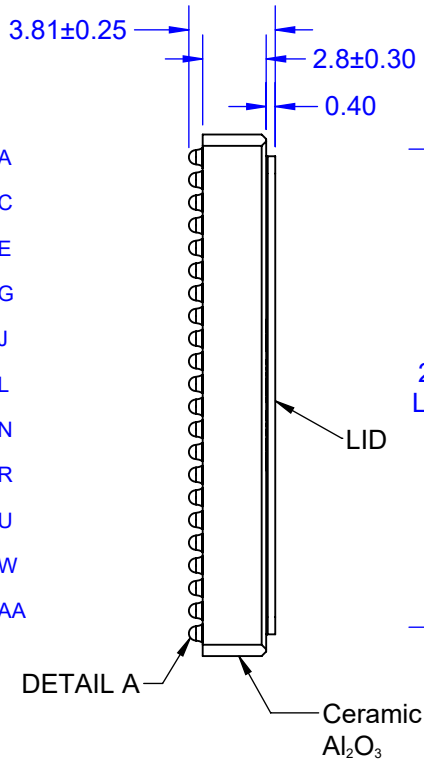

BOTTOM VIEW

SIDE VIEW

TOP VIEW

Notes: (Unless Otherwise Specified).
1) DIMENSIONS: mm.

PART NUMBER OPTIONS

PART NUMBER	RoHS	SOLDER BALL	SOLDER FILLET
CBGA483T1.0-DC225D	NO	Pb90/Sn10	Sn63/Pb37
CBGA483T1.0X-DC225D	NO	Sn63/Pb37	Sn63/Pb37
CBGA483T1.0L-DC225D	NO	Sn62/Pb36/Ag2.0	Sn62/Pb36/Ag2.0
CBGA483T1.0C-DC225D	YES	SAC305	SAC305

APPROVALS	DATE				
DRAWN T.Au	3/5/2023				
ENG M. Hart	3/5/2023	TITLE CBGA483T1.0-DC225D CERAMIC BALL GRID ARRAY			
MFG		SCALE 3:1	SIZE A	DRAWING NO. 512251	REV A
QA		DO NOT SCALE DRAWING			SHEET 1 OF 6
CUST					
REVISED					

DAISY CHAIN PATTERN

COLUMN (PAD) VIEW

BOTTOM X-RAY VIEWED FROM TOP

TopLine®

TITLE CBGA483T1.0-DC225D
CERAMIC BALL GRID ARRAY

SCALE 2.5:1	SIZE A	DRAWING NO. 512251	REV A
----------------	-----------	-----------------------	----------

DO NOT SCALE DRAWING SHEET 2 OF 6

NET LIST DAISY CHAIN CONNECTION TABLE

DC PAIR	
A2	A3
A4	A5
A6	A7
A8	A9
A10	A11
A12	A13
A14	A15
A16	A17
A18	A19
A20	A21
A22	B22
AA1	AB1
AA3	AA4
AA5	AA6
AA7	AA8
AA9	AA10
AA11	AA12
AA13	AA14
AA15	AA16
AA17	AA18
AA19	AA20
AA22	AB22
AB2	AB3
AB4	AB5
AB6	AB7
AB8	AB9
AB10	AB11
AB12	AB13
AB14	AB15
AB16	AB17
AB18	AB19
AB20	AB21
B2	C2
B3	B4
B5	B6
B7	B8
B9	B10
B11	B12