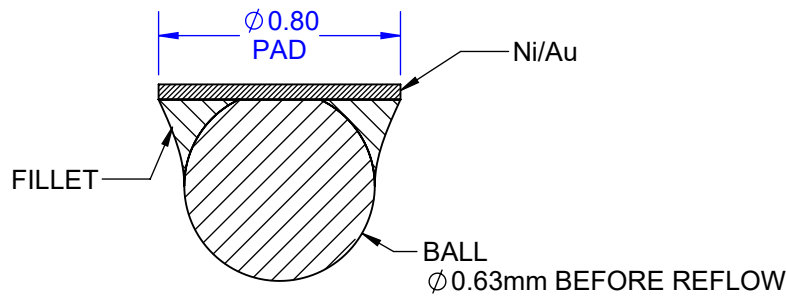

BOTTOM VIEW

SIDE VIEW

TOP VIEW

Notes: (Unless Otherwise Specified).
1) DIMENSIONS: mm.

PART NUMBER OPTIONS

PART NUMBER	RoHS	SOLDER BALL	SOLDER FILLET
CBGA483T1.0-DC225D	NO	Pb90/Sn10	Sn63/Pb37
CBGA483T1.0X-DC225D	NO	Sn63/Pb37	Sn63/Pb37
CBGA483T1.0L-DC225D	NO	Sn62/Pb36/Ag2.0	Sn62/Pb36/Ag2.0
CBGA483T1.0C-DC225D	YES	SAC305	SAC305