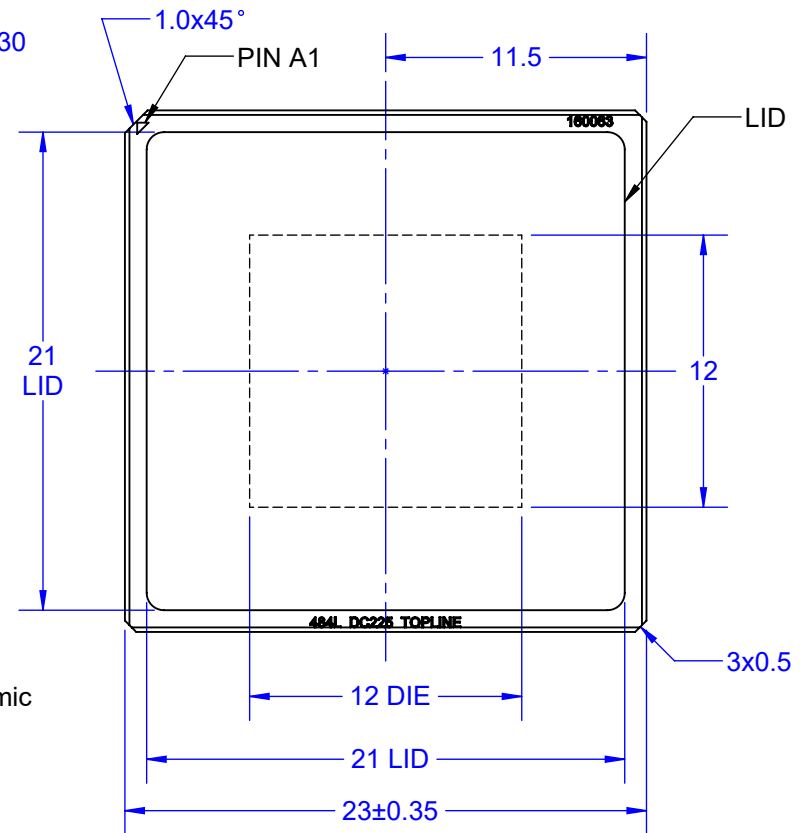

BOTTOM VIEW

SIDE VIEW

TOP VIEW

Notes: (Unless Otherwise Specified).
1) DIMENSIONS: mm.

PART NUMBER OPTIONS

PART NUMBER	RoHS	SOLDER BALL	SOLDER FILLET
CBGA483T1.0-DC225D	NO	Pb90/Sn10	Sn63/Pb37
CBGA483T1.0X-DC225D	NO	Sn63/Pb37	Sn63/Pb37
CBGA483T1.0L-DC225D	NO	Sn62/Pb36/Ag2.0	Sn62/Pb36/Ag2.0
CBGA483T1.0C-DC225D	YES	SAC305	SAC305

DAISY CHAIN PATTERN

COLUMN (PAD) VIEW

BOTTOM X-RAY VIEWED FROM TOP

TopLine®

TITLE CBGA483T1.0-DC225D
CERAMIC BALL GRID ARRAY

SCALE 2.5:1	SIZE A	DRAWING NO. 512251	REV A
----------------	-----------	-----------------------	----------

DO NOT SCALE DRAWING SHEET 2 OF 6

NET LIST DAISY CHAIN CONNECTION TABLE

DC PAIR	
A2	A3
A4	A5
A6	A7
A8	A9
A10	A11
A12	A13
A14	A15
A16	A17
A18	A19
A20	A21
A22	B22
AA1	AB1
AA3	AA4
AA5	AA6
AA7	AA8
AA9	AA10
AA11	AA12
AA13	AA14
AA15	AA16
AA17	AA18
AA19	AA20
AA22	AB22
AB2	AB3
AB4	AB5
AB6	AB7
AB8	AB9
AB10	AB11
AB12	AB13
AB14	AB15
AB16	AB17
AB18	AB19
AB20	AB21
B2	C2
B3	B4
B5	B6
B7	B8
B9	B10
B11	B12

**MODEL
BALL VIEW**

TopLine[®]

TITLE CBGA483T1.0-DC225D
CERAMIC BALL GRID ARRAY

SCALE 7:1	SIZE A	DRAWING NO. 512251	REV A
--------------	-----------	-----------------------	----------

DO NOT SCALE DRAWING