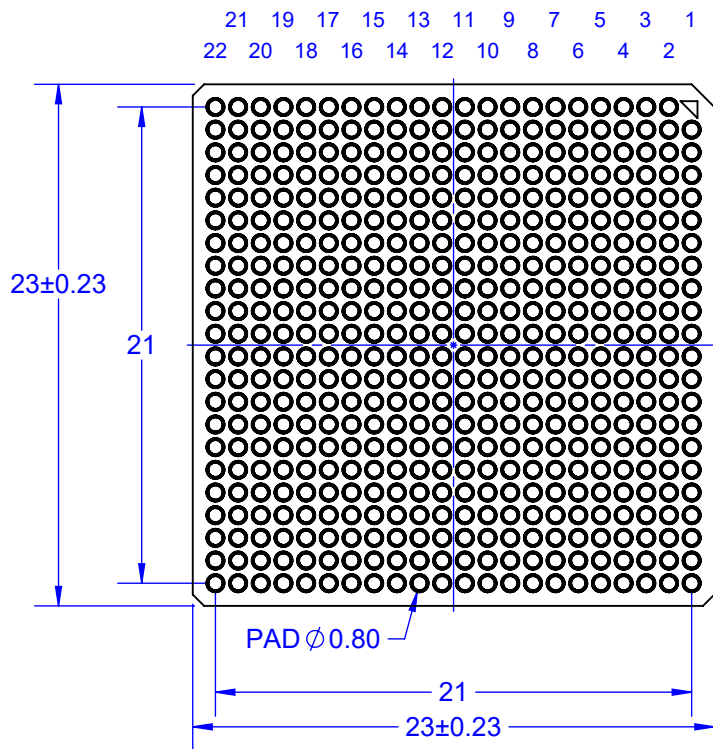

BOTTOM VIEW

SIDE VIEW

TOP VIEW

Notes: (Unless Otherwise Specified).
1) DIMENSIONS: mm.

PART NUMBER OPTIONS

PART NUMBER	RoHS	SOLDER BALL	SOLDER FILLET
CBGA483T1.0-DC225D	NO	Pb90/Sn10	Sn63/Pb37
CBGA483T1.0X-DC225D	NO	Sn63/Pb37	Sn63/Pb37
CBGA483T1.0L-DC225D	NO	Sn62/Pb36/Ag2.0	Sn62/Pb36/Ag2.0
CBGA483T1.0C-DC225D	YES	SAC305	SAC305

DAISY CHAIN PATTERN

COLUMN (PAD) VIEW

BOTTOM X-RAY VIEWED FROM TOP

TopLine®

TITLE CBGA483T1.0-DC225D
CERAMIC BALL GRID ARRAY

SCALE 2.5:1	SIZE A	DRAWING NO. 512251	REV A
----------------	-----------	-----------------------	----------

DO NOT SCALE DRAWING SHEET 2 OF 6

NET LIST DAISY CHAIN CONNECTION TABLE

DC PAIR	
A2	A3
A4	A5
A6	A7
A8	A9
A10	A11
A12	A13
A14	A15
A16	A17
A18	A19
A20	A21
A22	B22
AA1	AB1
AA3	AA4
AA5	AA6
AA7	AA8
AA9	AA10
AA11	AA12
AA13	AA14
AA15	AA16
AA17	AA18
AA19	AA20
AA22	AB22
AB2	AB3
AB4	AB5
AB6	AB7
AB8	AB9
AB10	AB11
AB12	AB13
AB14	AB15
AB16	AB17
AB18	AB19
AB20	AB21
B2	C2
B3	B4
B5	B6
B7	B8
B9	B10
B11	B12