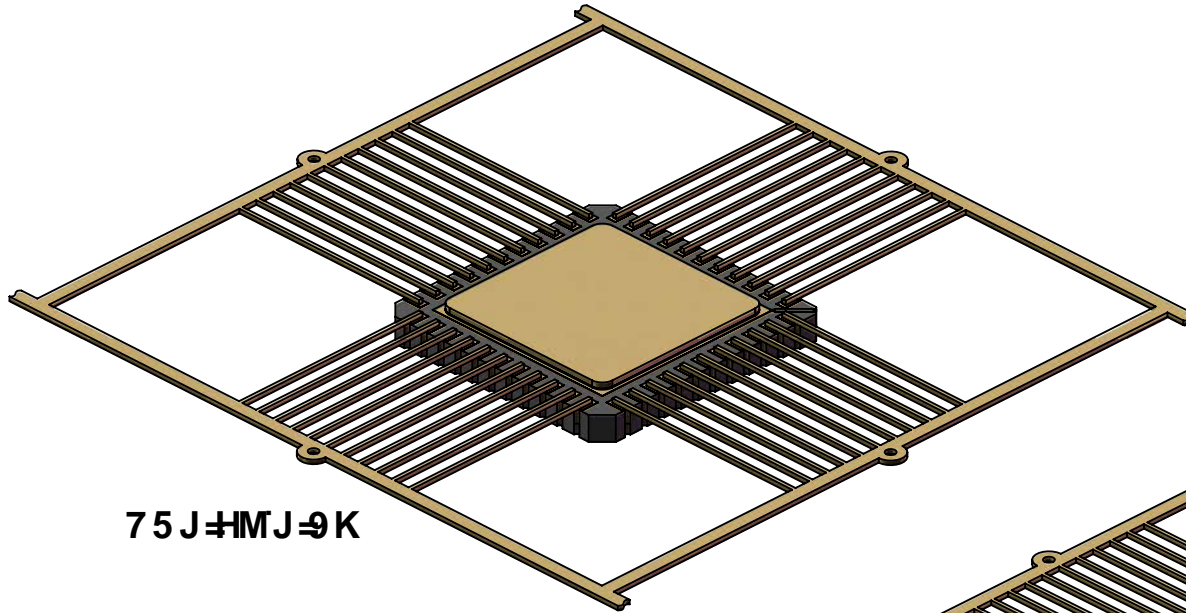

Notes: (Unless Otherwise Specified).

- 1) DIMENSIONS: INCHES.
- 2) FLAT LEADS ON ALOY 42 TIE BAR.
- 3) ALL EXPOSED METAL GOLD PLATED (Au).
60 micro-inch thick gold.

APPROVALS	DATE	TopLine®			
DRAWN T. Au	9/8/2020				
ENG M. Hart	9/8/2020	TITLE CERQUAD44F50T TIE BAR			
MFG		SCALE	SIZE	DRAWING NO.	REV
QA		2.5:1	A	139899	B
CUST		DO NOT SCALE DRAWING			SHEET 1 OF 3
REVISED					

6 CHHCA 'G-89

D57?5; 9' @ MI D

TopLine®			
TITLE CERQUAD44F50T TIE BAR			
SCALE 3:1	SIZE A	DRAWING NO. 139899	REV B
DO NOT SCALE DRAWING		SHEET 2 OF 3	

AC89 @G
CD9B'D57?5; 9
K #k '@8

75 J#MJ#9K

6 CHCA 'J#9K

TopLine[®]

TITLE CERQUAD44F50T TIE BAR			
SCALE 2.5:1	SIZE A	DRAWING NO. 139899	REV B
DO NOT SCALE DRAWING			SHEET 3 OF 3