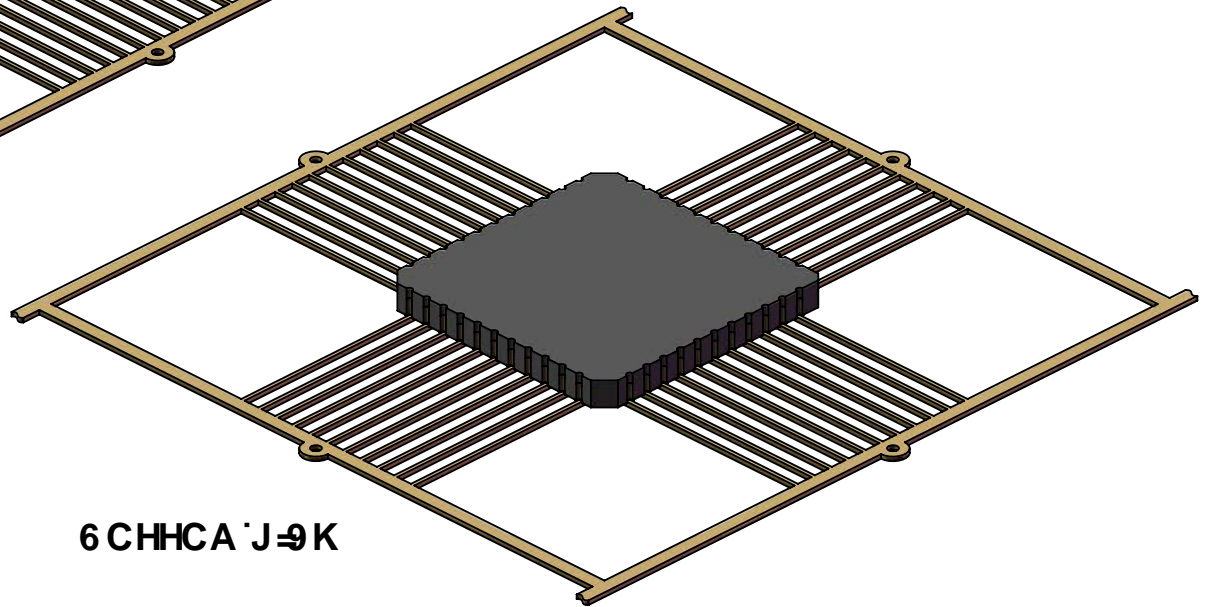

Notes: (Unless Otherwise Specified).

- 1) DIMENSIONS: INCHES.
- 2) FLAT LEADS ON ALOY 42 TIE BAR.
- 3) ALL EXPOSED METAL GOLD PLATED (Au).
60 micro-inch thick gold.

APPROVALS	DATE	TopLine®			
DRAWN T. Au	9/8/2020				
ENG M. Hart	9/8/2020	TITLE CERQUAD44F50T TIE BAR			
MFG		SCALE	SIZE	DRAWING NO.	REV
QA		2.5:1	A	139899	B
CUST		DO NOT SCALE DRAWING			SHEET 1 OF 3
REVISED					

6 CHHCA 'G-89

D57?5; 9' @ MI D

TopLine®			
TITLE CERQUAD44F50T TIE BAR			
SCALE 3:1	SIZE A	DRAWING NO. 139899	REV B
DO NOT SCALE DRAWING		SHEET 2 OF 3	

AC89 @G
CD9B'D57?5; 9
K #k '@8

75 J#MJ#9K

6 CHCA 'J#9K

TopLine[®]

TITLE CERQUAD44F50T TIE BAR			
SCALE 2.5:1	SIZE A	DRAWING NO. 139899	REV B
DO NOT SCALE DRAWING			SHEET 3 OF 3