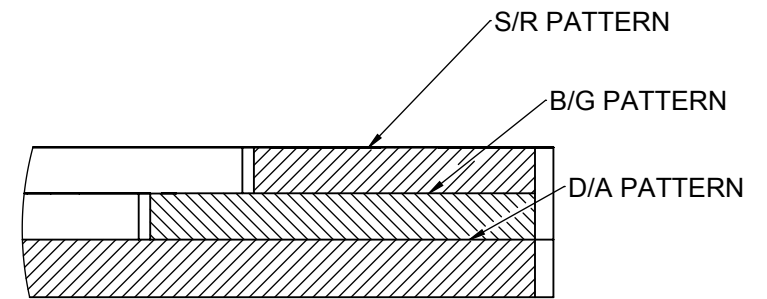

Notes: (Unless Otherwise Specified).

- 1) DIMENSIONS: INCHES.
- 2) FLAT LEADS ON ALOY 42 TIE BAR.
- 3) ALL EXPOSED METAL GOLD PLATED (Au).
60 micro-inch thick gold.

APPROVALS	DATE	TopLine®			
DRAWN T. Au	9/8/2020				
ENG M. Hart	9/8/2020	TITLE CERQUAD44F50T TIE BAR			
MFG		SCALE	SIZE	DRAWING NO.	REV
QA		2.5:1	A	139899	B
CUST		DO NOT SCALE DRAWING			SHEET 1 OF 3
REVISED					

6 CHHCA 'G-89

D57?5; 9' @ MI D

TopLine®			
TITLE CERQUAD44F50T TIE BAR			
SCALE 3:1	SIZE A	DRAWING NO. 139899	REV B
DO NOT SCALE DRAWING		SHEET 2 OF 3	

AC89 @G
CD9B'D57?5; 9
K #k '@8

75 J#MJ#9K

6 CHCA 'J#9K

TopLine[®]

TITLE CERQUAD44F50T TIE BAR			
SCALE 2.5:1	SIZE A	DRAWING NO. 139899	REV B
DO NOT SCALE DRAWING			SHEET 3 OF 3