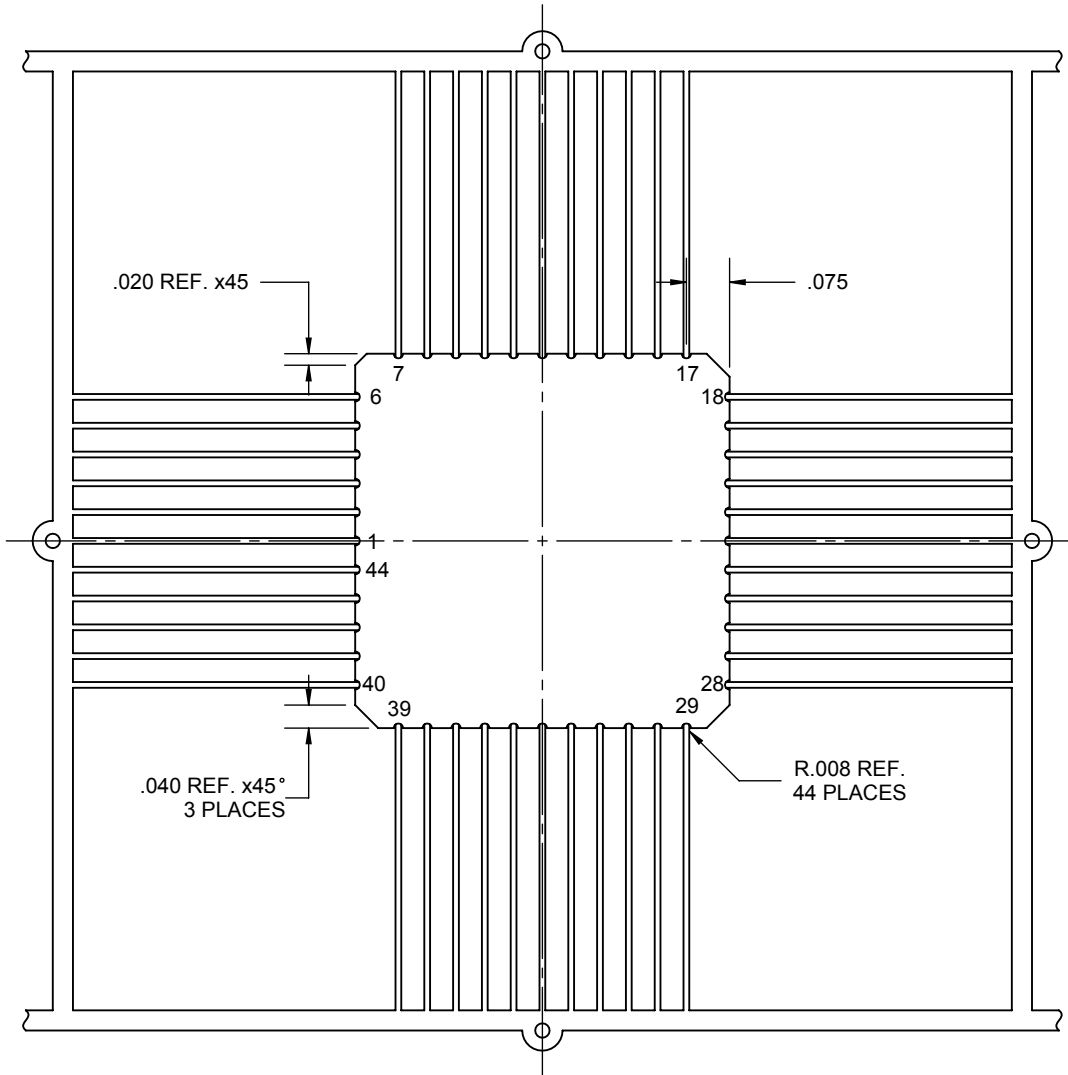

Notes: (Unless Otherwise Specified).

- 1) DIMENSIONS: INCHES.
- 2) FLAT LEADS ON ALOY 42 TIE BAR.
- 3) ALL EXPOSED METAL GOLD PLATED (Au).
60 micro-inch thick gold.

APPROVALS	DATE	TopLine®			
DRAWN T. Au	9/8/2020				
ENG M. Hart	9/8/2020	TITLE CERQUAD44F50T TIE BAR			
MFG		SCALE	SIZE	DRAWING NO.	REV
QA		2.5:1	A	139899	B
CUST		DO NOT SCALE DRAWING			SHEET 1 OF 3
REVISED					

6 CHHCA 'G-89

D57?5; 9' @ MI D

TopLine®			
TITLE CERQUAD44F50T TIE BAR			
SCALE 3:1	SIZE A	DRAWING NO. 139899	REV B
DO NOT SCALE DRAWING		SHEET 2 OF 3	

AC89 @G
CD9B'D57?5; 9
K #k '@8

75 J#MJ#9K

6 CHCA 'J#9K

TopLine[®]

TITLE CERQUAD44F50T TIE BAR			
SCALE 2.5:1	SIZE A	DRAWING NO. 139899	REV B
DO NOT SCALE DRAWING			SHEET 3 OF 3