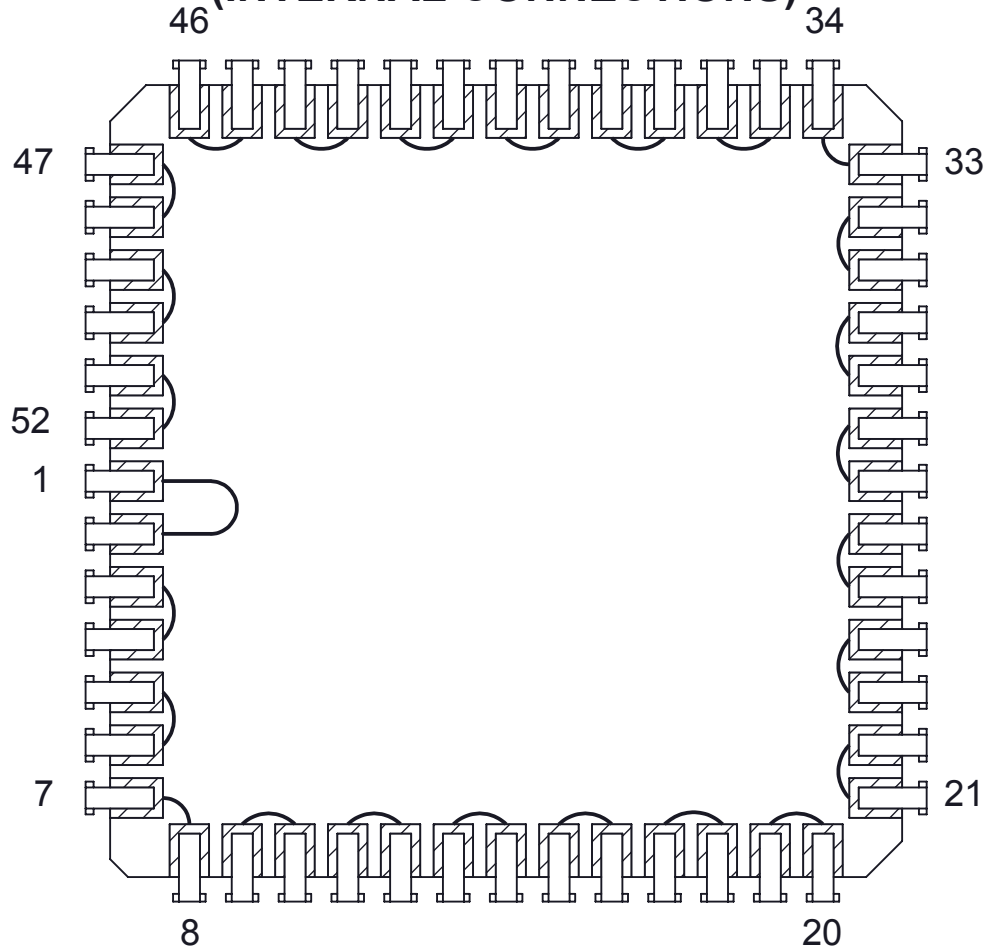

**CLCC52 - DAISY CHAIN  
TOP VIEW  
(INTERNAL CONNECTIONS)**

**DAISY CHAIN  
NET LIST**

PINS	PINS	PINS	PINS	PINS
1 ~ 2	3 ~ 4	25 ~ 26	37 ~ 38	49 ~ 50
5 ~ 6	7 ~ 8	27 ~ 28	39 ~ 40	51 ~ 52
9 ~ 10	11 ~ 12	29 ~ 30	41 ~ 42	
13 ~ 14	15 ~ 16	31 ~ 32	43 ~ 44	
17 ~ 18	19 ~ 20	33 ~ 34	45 ~ 46	
21 ~ 22	23 ~ 24	35 ~ 36	47 ~ 48	

**NOTES:**

1. DAISY CHAIN WIRE BONDED TO INTERNAL PADS.
2. SEE NET LIST FOR CONNECTIONS BETWEEN PINS.
3. DRAWING NOT TO SCALE.

<b>TopLine®</b>			
TITLE CLCC52 - DAISY CHAIN PIN CONNECTIONS			
SCALE	SIZE A	DRAWING NO. 125219	REV A
DO NOT SCALE DRAWING		SHEET 1 OF 1	