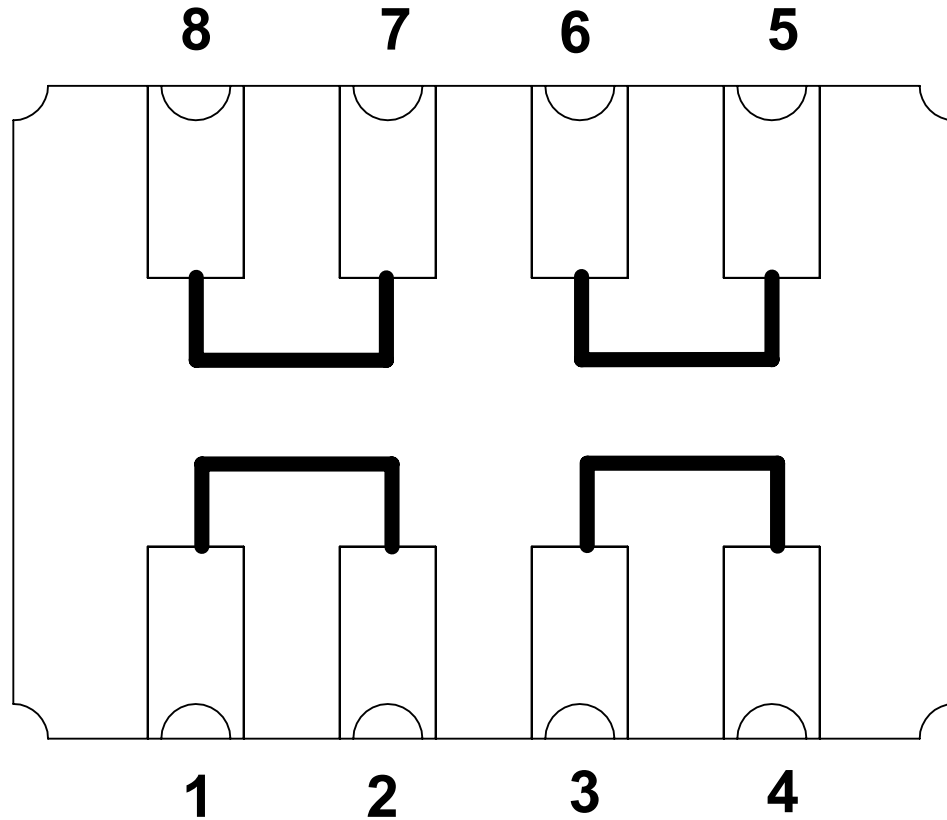

**LCC8 - DAISY CHAIN  
TOP VIEW  
(INTERNAL CONNECTIONS)**

DAISY CHAIN NET LIST	
PINS	PINS
1 ~ 2	3 ~ 4
5 ~ 6	7~8

**NOTES:**

1. DAISY CHAIN WIRE BONDED TO INTERNAL PADS.
2. SEE NET LIST FOR CONNECTIONS BETWEEN PINS.
3. DRAWING NOT TO SCALE.

<b>TopLine®</b>			
TITLE		LCC8 - DAISY CHAIN PIN CONNECTIONS	
SCALE	SIZE	DRAWING NO.	REV
	A	130804	A
DO NOT SCALE DRAWING			SHEET 1 OF 1