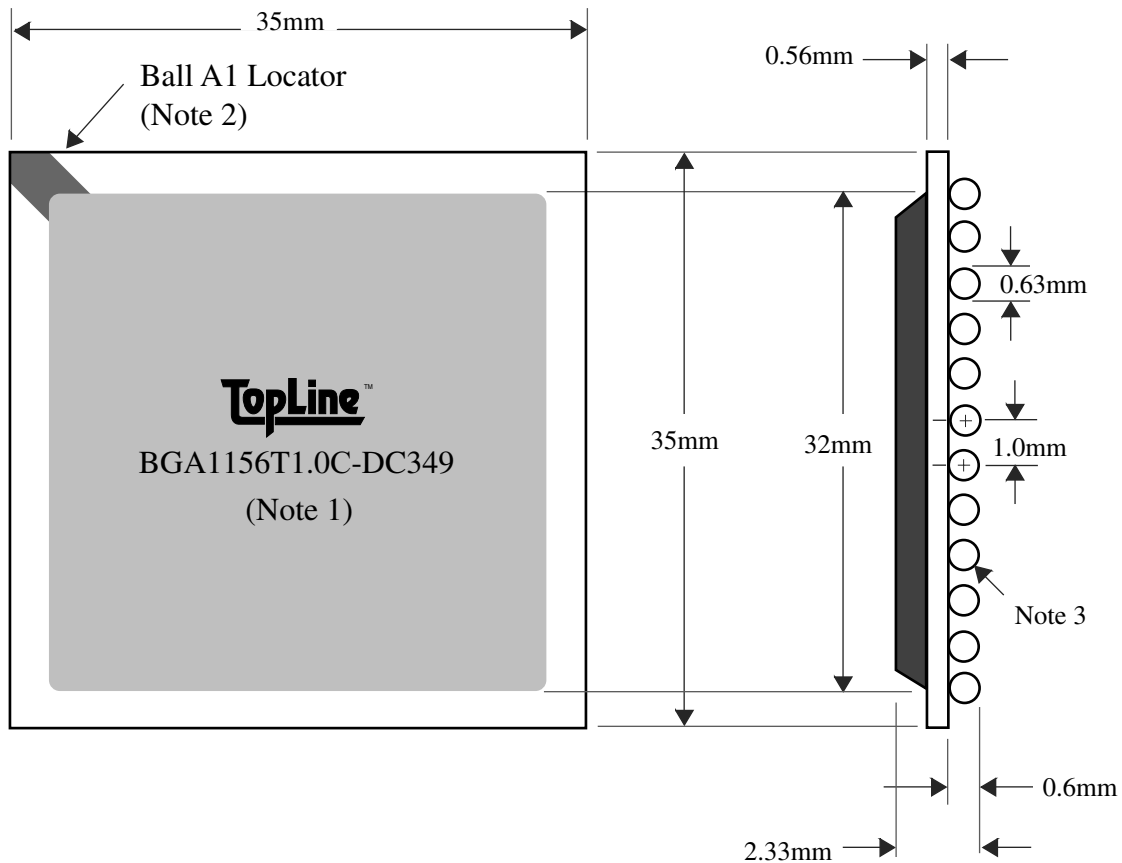

TEL 1-714-898-3830
info@topline.tv

<u>BALLS</u>	<u>PITCH</u>	<u>SIZE</u>	<u>MATRIX</u>	<u>ROWS</u>	<u>CENTER</u>	<u>MAT'L</u>
1156	1.0mm	35mm SQ	34 x 34	full	full	BT

BALL VIEW

BOTTOM SIDE (TOP X-RAY VIEW)

TEST VEHICLE BOARD

AFTER MOUNTING TO TEST BOARD

BGA1156T1.0C-DC349 Lead Free

TEL 1-714-898-3830
info@topline.tv

<u>BALLS</u>	<u>PITCH</u>	<u>SIZE</u>	<u>MATRIX</u>	<u>ROWS</u>	<u>CENTER</u>	<u>MAT'L</u>
1156	1.0mm	35mm SQ	34 x 34	full	full	BT

TOP VIEW

SIDE VIEW

NOTES		REVISIONS		
Note 1	Logo and part number centered	<u>Rev</u>	<u>Date</u>	<u>Changes</u>
Note 2	Ball A1 locator mark positioned in corner			
Note 3	Ball Material: Sn965.5/Ag3.0/Cu0.5	PACKAGING TRAYS		
Note 4	Substrate Material: BT laminate	Tray BGATRAY35mm-3x8 Tray Quantity 24		