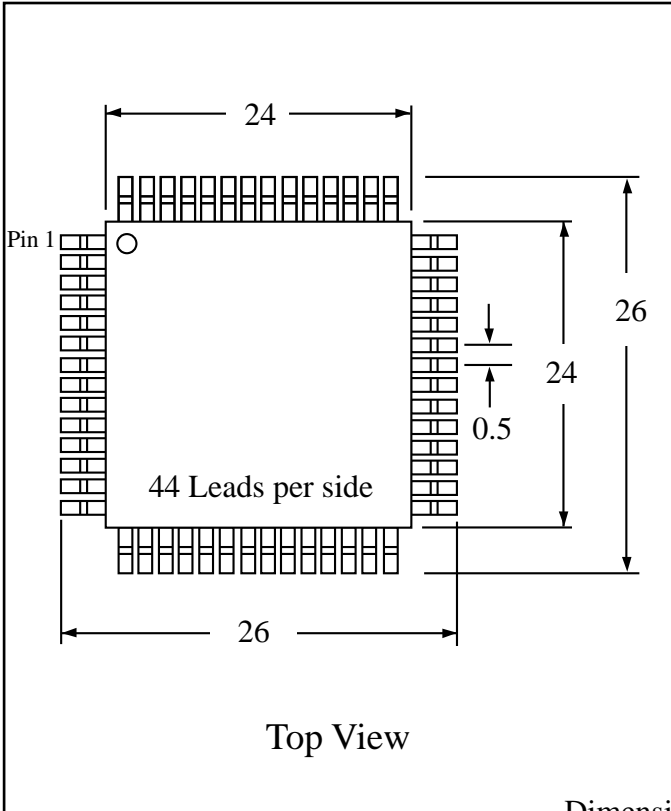

Part # **LQFP176T19.7**
 Leads **176** Pitch **0.5mm**
 Body Size **24mm SQ**

Available RoHS Pb-Free

Tel 1-800-776-9888
 info@topline.tv

Dimensions = mm

Ordering Steps:

- Step 1: Select outline body thickness LQFP (1.4mm).
- Step 2: Choose packaging. Tray is standard. Tape and Reel is available.
- Step 3: Select plating requirements. RoHS Pb-Free or SnPb
- Step 4: Select options according to your application. See chart below.

Part Number Packaged in Tray (Standard)	Options				Applications					
	Plating	Daisy Chain	Dummy Die	Isolated Pins	Mounting Practice	Rework Solder Practice	Reflow Temperature Profiling	Continuity Test	Life Cycle Test	S.I.R. Test
LQFP176T19.7	SnPb	No	No	No	x	x				
LQFP176T19.7T	Pb-Free	No	No	No	x	x				
LQFP176T19.7-DE-D	SnPb	Yes	Yes	No	x	x	x	x	x	
LQFP176T19.7T-DE-D	Pb-Free	Yes	Yes	No	x	x	x	x	x	
LQFP176T19.7-ISO	SnPb	No	No	Yes	x	x	x			x
LQFP176T19.7T-ISO	Pb-Free	No	No	Yes	x	x	x			x