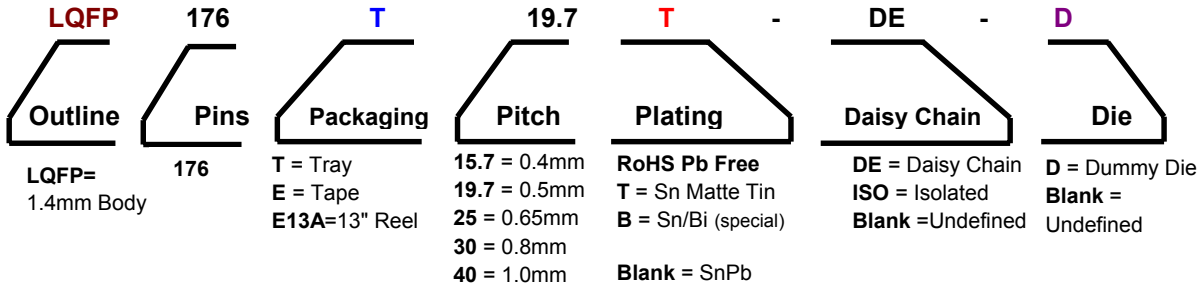

Part # **LQFP176T19.7**
 Leads **176** Pitch **0.5mm**
 Body Size **24mm SQ**

Available RoHS Pb-Free

Tel 1-800-776-9888
 info@topline.tv

Dimensions = mm

Ordering Steps:

- Step 1: Select outline body thickness LQFP (1.4mm).
- Step 2: Choose packaging. Tray is standard. Tape and Reel is available.
- Step 3: Select plating requirements. RoHS Pb-Free or SnPb
- Step 4: Select options according to your application. See chart below.

Part Number Packaged in Tray (Standard)	Options				Applications					
	Plating	Daisy Chain	Dummy Die	Isolated Pins	Mounting Practice	Rework Solder Practice	Reflow Temperature Profiling	Continuity Test	Life Cycle Test	S.I.R. Test
LQFP176T19.7	SnPb	No	No	No	x	x				
LQFP176T19.7T	Pb-Free	No	No	No	x	x				
LQFP176T19.7-DE-D	SnPb	Yes	Yes	No	x	x	x	x	x	
LQFP176T19.7T-DE-D	Pb-Free	Yes	Yes	No	x	x	x	x	x	
LQFP176T19.7-ISO	SnPb	No	No	Yes	x	x	x			x
LQFP176T19.7T-ISO	Pb-Free	No	No	Yes	x	x	x			x

Part Number Packaged in Tape and Reel	Options				Applications					
	Plating	Daisy Chain	Dummy Die	Isolated Pins	Mounting Practice	Rework Solder Practice	Reflow Temperature Profiling	Continuity Test	Life Cycle Test	S.I.R. Test
LQFP176E13A19.7	SnPb	No	No	No	x	x				
LQFP176E13A19.7T	Pb-Free	No	No	No	x	x				
LQFP176E13A19.7-DE-D	SnPb	Yes	Yes	No	x	x	x	x	x	
LQFP176E13A19.7T-DE-D	Pb-Free	Yes	Yes	No	x	x	x	x	x	
LQFP176E13A19.7-ISO	SnPb	No	No	Yes	x	x	x			x
LQFP176E13A19.7T-ISO	Pb-Free	No	No	Yes	x	x	x			x