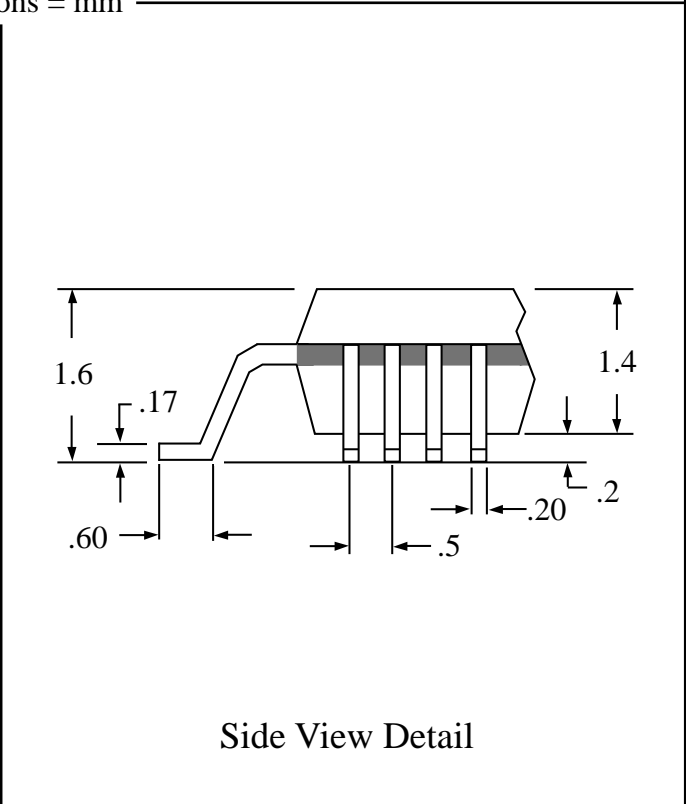

Part # **LQFP176T19.7**
 Leads **176** Pitch **0.5mm**
 Body Size **24mm SQ**

Available RoHS Pb-Free

Tel 1-800-776-9888
 info@topline.tv

Dimensions = mm

Ordering Steps:

- Step 1: Select outline body thickness LQFP (1.4mm).
- Step 2: Choose packaging. Tray is standard. Tape and Reel is available.
- Step 3: Select plating requirements. RoHS Pb-Free or SnPb
- Step 4: Select options according to your application. See chart below.

Part Number Packaged in Tray (Standard)	Options				Applications					
	Plating	Daisy Chain	Dummy Die	Isolated Pins	Mounting Practice	Rework Solder Practice	Reflow Temperature Profiling	Continuity Test	Life Cycle Test	S.I.R. Test
LQFP176T19.7	SnPb	No	No	No	x	x				
LQFP176T19.7T	Pb-Free	No	No	No	x	x				
LQFP176T19.7-DE-D	SnPb	Yes	Yes	No	x	x	x	x	x	
LQFP176T19.7T-DE-D	Pb-Free	Yes	Yes	No	x	x	x	x	x	
LQFP176T19.7-ISO	SnPb	No	No	Yes	x	x	x			x
LQFP176T19.7T-ISO	Pb-Free	No	No	Yes	x	x	x			x