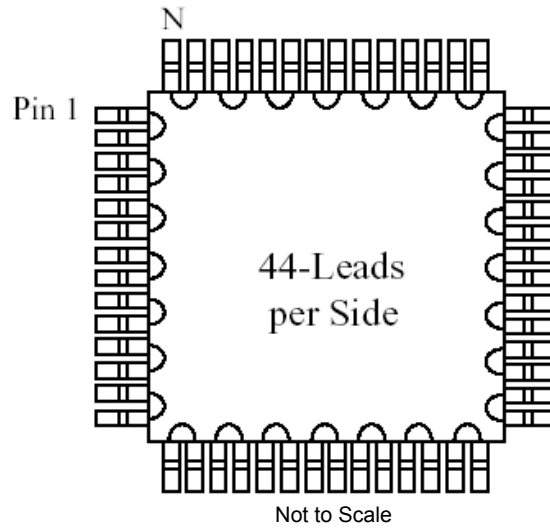

Daisy Chain LQFP176

Square Package

Daisy Chain Net List LQFP176

Net List	
From Pin	To Pin
1	2
3	4
5	6
7	8
9	10
11	12
13	14
15	16
17	18
19	20
21	22
23	24
25	26
27	28
29	30
31	32
33	34
35	36
37	38
39	40
41	42
43	44

Net List	
From Pin	To Pin
45	46
47	48
49	50
51	52
53	54
55	56
57	58
59	60
61	62
63	64
65	66
67	68
69	70
71	72
73	74
75	76
77	78
79	80
81	82
83	84
85	86
87	88

Net List	
From Pin	To Pin
89	90
91	92
93	94
95	96
97	98
99	100
101	102
103	104
105	106
107	108
109	110
111	112
113	114
115	116
117	118
119	120
121	122
123	124
125	126
127	128
129	130
131	132

Net List	
From Pin	To Pin
133	134
135	136
137	138
139	140
141	142
143	144
145	146
147	148
149	150
151	152
153	154
155	156
157	158
159	160
161	162
163	164
165	166
167	168
169	170
171	172
173	174
175	176

Visit www.TopLine.tv or email info@TopLine.tv for applications assistance.