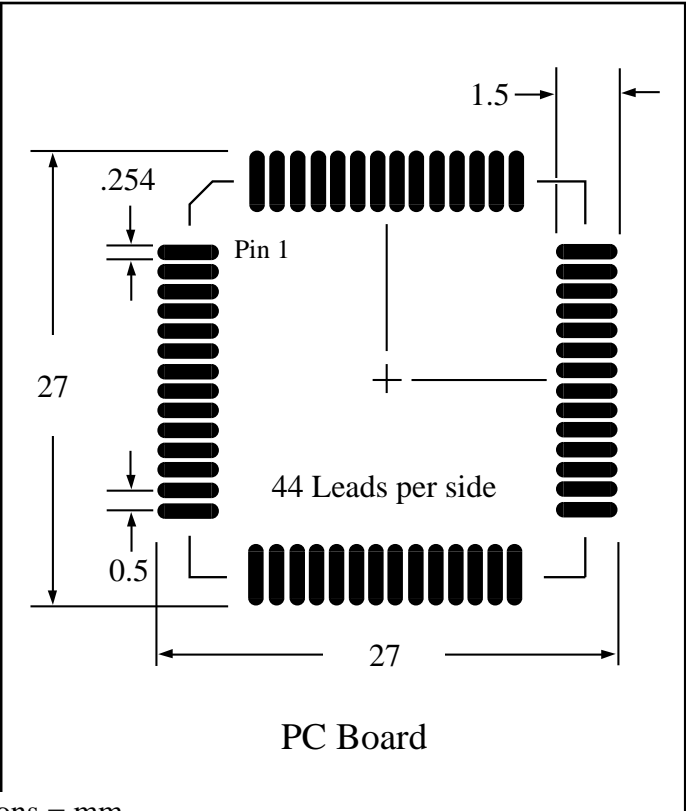

Part # **LQFP176T19.7**
 Leads **176** Pitch **0.5mm**
 Body Size **24mm SQ**

Available RoHS Pb-Free

Tel 1-800-776-9888
 info@topline.tv

Dimensions = mm

Ordering Steps:

- Step 1: Select outline body thickness LQFP (1.4mm).
- Step 2: Choose packaging. Tray is standard. Tape and Reel is available.
- Step 3: Select plating requirements. RoHS Pb-Free or SnPb
- Step 4: Select options according to your application. See chart below.

Part Number Packaged in Tray (Standard)	Options				Applications					
	Plating	Daisy Chain	Dummy Die	Isolated Pins	Mounting Practice	Rework Solder Practice	Reflow Temperature Profiling	Continuity Test	Life Cycle Test	S.I.R. Test
LQFP176T19.7	SnPb	No	No	No	x	x				
LQFP176T19.7T	Pb-Free	No	No	No	x	x				
LQFP176T19.7-DE-D	SnPb	Yes	Yes	No	x	x	x	x	x	
LQFP176T19.7T-DE-D	Pb-Free	Yes	Yes	No	x	x	x	x	x	
LQFP176T19.7-ISO	SnPb	No	No	Yes	x	x	x			x
LQFP176T19.7T-ISO	Pb-Free	No	No	Yes	x	x	x			x

Part Number Packaged in Tape and Reel	Options				Applications					
	Plating	Daisy Chain	Dummy Die	Isolated Pins	Mounting Practice	Rework Solder Practice	Reflow Temperature Profiling	Continuity Test	Life Cycle Test	S.I.R. Test
LQFP176E13A19.7	SnPb	No	No	No	x	x				
LQFP176E13A19.7T	Pb-Free	No	No	No	x	x				
LQFP176E13A19.7-DE-D	SnPb	Yes	Yes	No	x	x	x	x	x	
LQFP176E13A19.7T-DE-D	Pb-Free	Yes	Yes	No	x	x	x	x	x	
LQFP176E13A19.7-ISO	SnPb	No	No	Yes	x	x	x			x
LQFP176E13A19.7T-ISO	Pb-Free	No	No	Yes	x	x	x			x

Visit www.TopLine.tv or email info@TopLine.tv for applications assistance.

Daisy Chain LQFP176

Square Package

Daisy Chain Net List LQFP176

Net List	
From Pin	To Pin
1	2
3	4
5	6
7	8
9	10
11	12
13	14
15	16
17	18
19	20
21	22
23	24
25	26
27	28
29	30
31	32
33	34
35	36
37	38
39	40
41	42
43	44