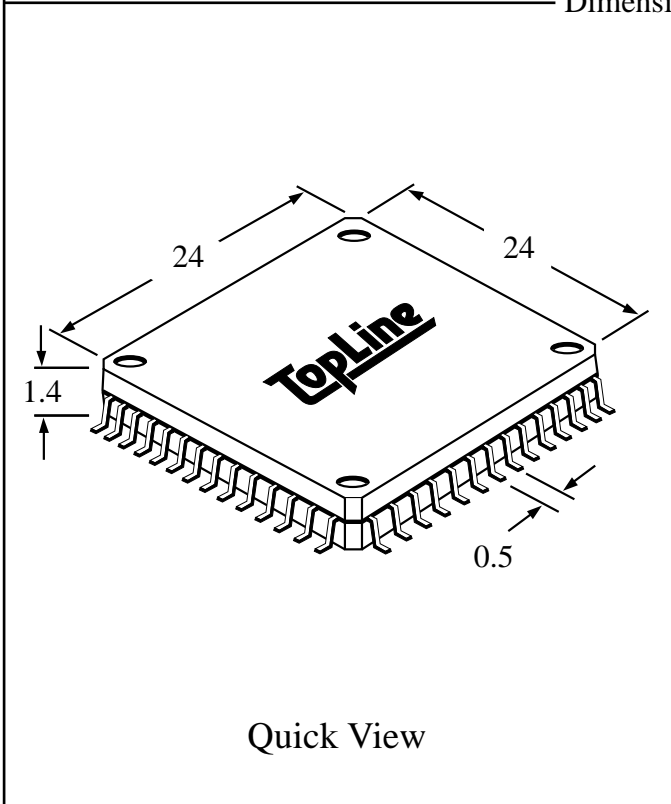

Part # **LQFP176T19.7**
 Leads **176** Pitch **0.5mm**
 Body Size **24mm SQ**

Available RoHS Pb-Free

Tel 1-800-776-9888
 info@topline.tv

Dimensions = mm

Ordering Steps:

- Step 1: Select outline body thickness LQFP (1.4mm).
- Step 2: Choose packaging. Tray is standard. Tape and Reel is available.
- Step 3: Select plating requirements. RoHS Pb-Free or SnPb
- Step 4: Select options according to your application. See chart below.

Part Number Packaged in Tray (Standard)	Options				Applications					
	Plating	Daisy Chain	Dummy Die	Isolated Pins	Mounting Practice	Rework Solder Practice	Reflow Temperature Profiling	Continuity Test	Life Cycle Test	S.I.R. Test
LQFP176T19.7	SnPb	No	No	No	x	x				
LQFP176T19.7T	Pb-Free	No	No	No	x	x				
LQFP176T19.7-DE-D	SnPb	Yes	Yes	No	x	x	x	x	x	
LQFP176T19.7T-DE-D	Pb-Free	Yes	Yes	No	x	x	x	x	x	
LQFP176T19.7-ISO	SnPb	No	No	Yes	x	x	x			x
LQFP176T19.7T-ISO	Pb-Free	No	No	Yes	x	x	x			x