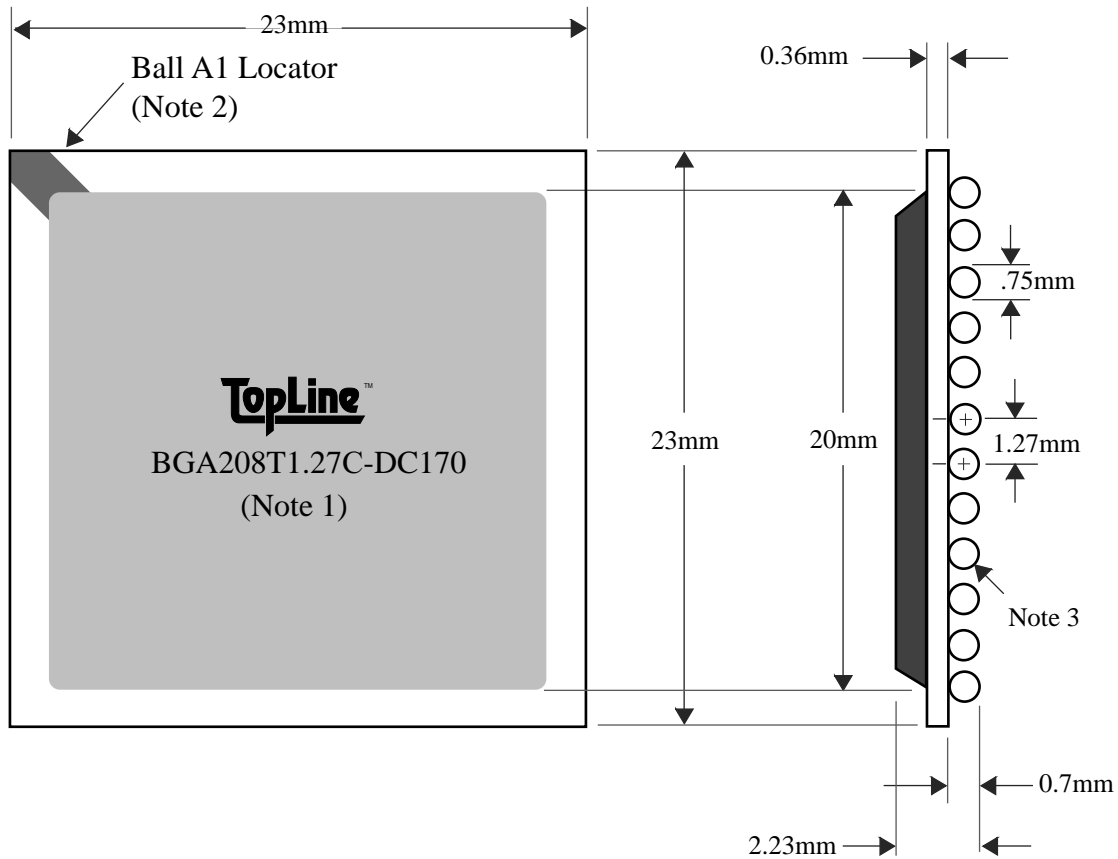

# BGA208T1.27-DC170 Lead Free

TEL 1-714-898-3830  
info@topline.tv

<u>BALLS</u>	<u>PITCH</u>	<u>SIZE</u>	<u>MATRIX</u>	<u>ROWS</u>	<u>CENTER</u>	<u>MAT'L</u>
208	1.27mm	23mm SQ	17 x 17	4	none	BT

**TOP VIEW**

**SIDE VIEW**

NOTES		REVISIONS	
Note 1	Logo and part number centered White ink or laser marked	<u>Rev</u>	<u>Date</u> <u>Changes</u>
Note 2	Ball A1 locator mark positioned in corner		
Note 3	Ball Material: Sn96.5/Ag3.0/Cu0.5		
Note 4	Substrate Material: BT laminate		
		PACKAGING TRAYS	
		Tray BGATRAY23mm-5x12 Tray Quantity 60	