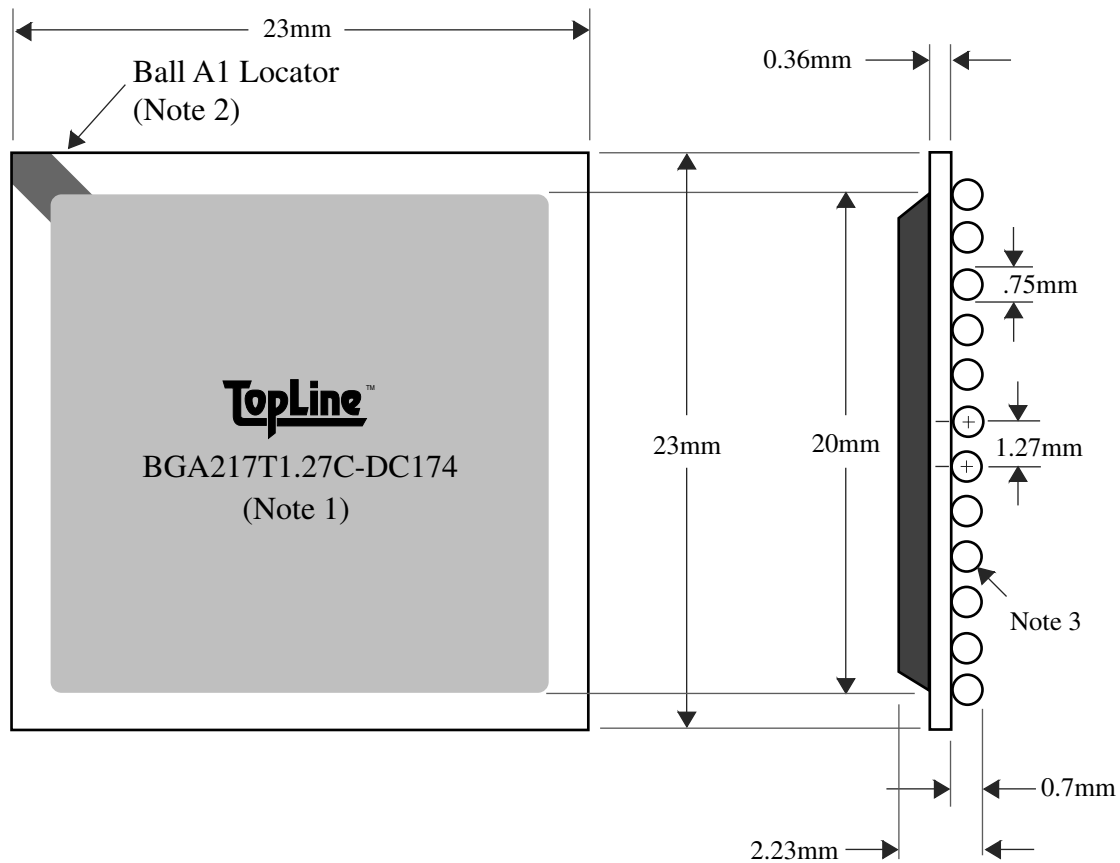

# Lead Free

TEL 1-714-898-3830  
info@topline.tv

<u>BALLS</u>	<u>PITCH</u>	<u>SIZE</u>	<u>MATRIX</u>	<u>ROWS</u>	<u>CENTER</u>	<u>MAT'L</u>
217	1.27mm	23mm SQ	17 x 17	4	3 x 3	BT

**TOP VIEW**

**SIDE VIEW**

NOTES		REVISIONS		
Note 1	Logo and part number centered White ink or laser marked	<u>Rev</u>	<u>Date</u>	<u>Changes</u>
Note 2	Ball A1 locator mark positioned in corner			
Note 3	Ball Material: Sn96.5/Ag3.0/Cu0.5			
Note 4	Substrate Material: BT laminate			
		PACKAGING TRAYS		
		Tray BGATRAY23mm-5x12 Tray Quantity 60		