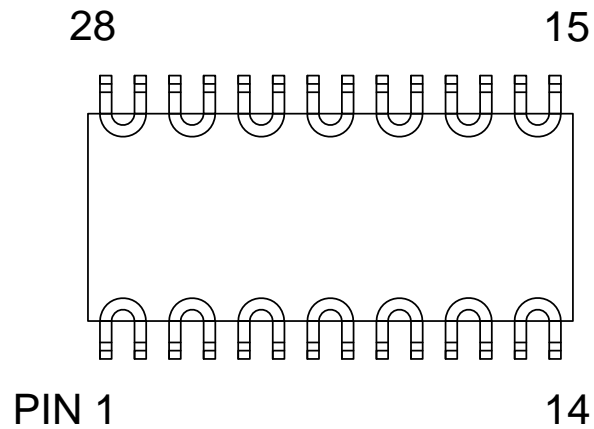

CERDIP28 DAISY CHAIN TOP VIEW (INTERNAL CONNECTIONS)

DAISY CHAIN NET LIST		
PINS	PINS	PINS
1 ~ 2	11 ~ 12	21 ~ 22
3 ~ 4	13 ~ 14	23 ~ 24
5 ~ 6	15 ~ 16	25 ~ 26
7 ~ 8	17 ~ 18	27 ~ 28
9 ~ 10	19 ~ 20	

NOTES:

1. DAISY CHAIN WIRE BONDED TO INTERNAL PADS.
2. SEE NET LIST FOR CONNECTIONS BETWEEN PINS.
3. DRAWING NOT TO SCALE.

TopLine[®]			
TITLE 28L DAISY CHAIN PIN CONNECTIONS			
SCALE	SIZE A	DRAWING NO. 122821	REV A
DO NOT SCALE DRAWING			SHEET 1 OF 1