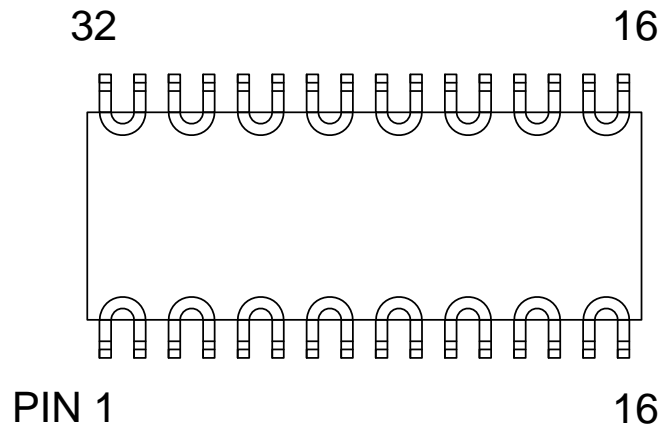

# CERDIP32 DAISY CHAIN TOP VIEW (INTERNAL CONNECTIONS)

DAISY CHAIN NET LIST			
PINS	PINS	PINS	PINS
1 ~ 2	11 ~ 12	21 ~ 22	31 ~ 32
3 ~ 4	13 ~ 14	23 ~ 24	
5 ~ 6	15 ~ 16	25 ~ 26	
7 ~ 8	17 ~ 18	27 ~ 28	
9 ~ 10	19 ~ 20	29 ~ 30	

**NOTES:**

1. DAISY CHAIN WIRE BONDED TO INTERNAL PADS.
2. SEE NET LIST FOR CONNECTIONS BETWEEN PINS.
3. DRAWING NOT TO SCALE.

<b>TopLine<sup>®</sup></b>			
TITLE      32L DAISY CHAIN PIN CONNECTIONS			
SCALE	SIZE A	DRAWING NO. 123221	REV A
DO NOT SCALE DRAWING			SHEET 1 OF 1