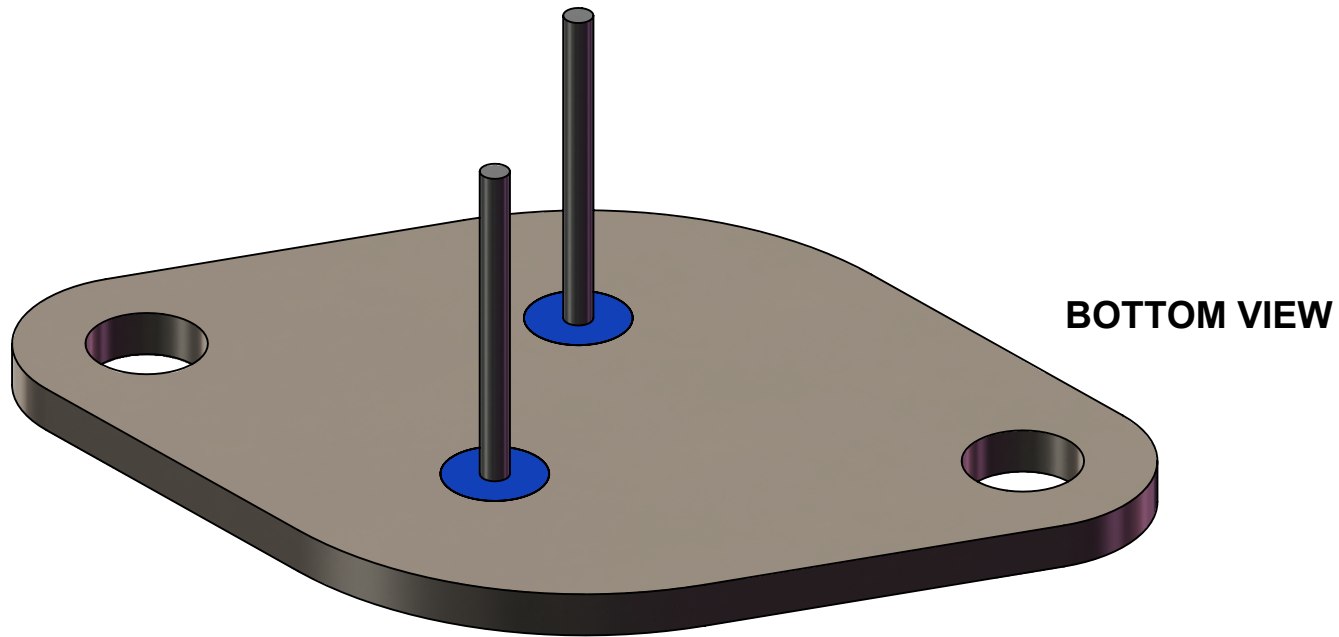

**MODEL TO-3 HEADER  
WITH Cu HEAT SINK**

**TopLine®**

TITLE TO-3 HEADER 2L  
WITH Cu HEAT SINK

SCALE 5:1	SIZE A	DRAWING NO. 100323	REV A
--------------	-----------	-----------------------	----------

DO NOT SCALE DRAWING