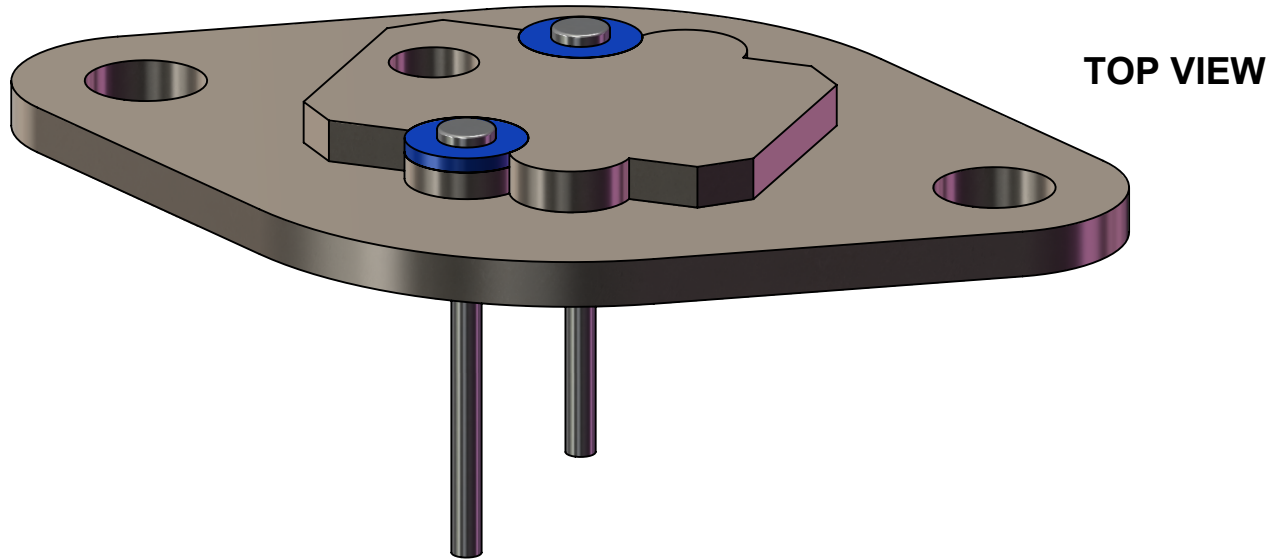

**MODEL TO-3 HEADER  
WITH Cu HEAT SINK**

**TopLine®**

TITLE TO-3 HEADER 2L  
WITH Cu HEAT SINK

SCALE 5:1	SIZE A	DRAWING NO. 100323	REV A
--------------	-----------	-----------------------	----------

DO NOT SCALE DRAWING