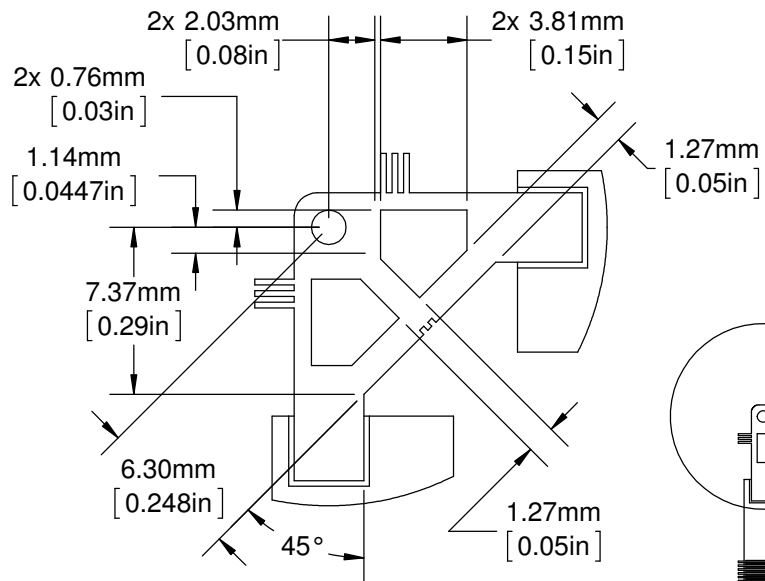

- Notes: (Unless Otherwise Specified).
- 1) DIMENSIONS: MM [INCH].
 - 2) KOVAR FLAT LEADS ON CERAMIC Alumina 90 BLACK BODY.
 - 3) ALL EXPOSED METAL GOLD PLATED (Au).
 - 4) PLATING Ni 50~350 micro-inch Au 60 micro-inch MIN.
 - 5) WEIGHT OF PACKAGE 14 gram AFTER EXCISING TIE-BAR [6]

DETAIL B
SCALE 3 : 1

DETAIL D
SCALE 3 : 1

TIE BAR

DETAIL C
SCALE 3 : 1

DETAIL E
SCALE 3 : 1

TopLine®			
TITLE CERQUAD256F19.7-DE 256 PIN - 0.5mm PITCH			
SCALE 1:1	SIZE A	DRAWING NO. 133256	REV A
DO NOT SCALE DRAWING			SHEET 2 OF 8

DETAIL G
SCALE 12 : 1

SECTION H-H

TopLine[®]

TITLE			
CERQUAD256F19.7-DE 256 PIN - 0.5mm PITCH			
SCALE	SIZE	DRAWING NO.	REV
2:1	A	133256	A
DO NOT SCALE DRAWING			SHEET 5 OF 8

CERQUAD256
MODEL
TOP

TopLine[®]

TITLE CERQUAD256F19.7-DE
256 PIN - 0.5mm PITCH

SCALE	SIZE	DRAWING NO.	REV
2.5:1	A	133256	A

DO NOT SCALE DRAWING

SHEET 6 OF 8

CERQUAD256
MODEL
BOTTOM

TopLine[®]

TITLE CERQUAD256F19.7-DE
256 PIN - 0.5mm PITCH