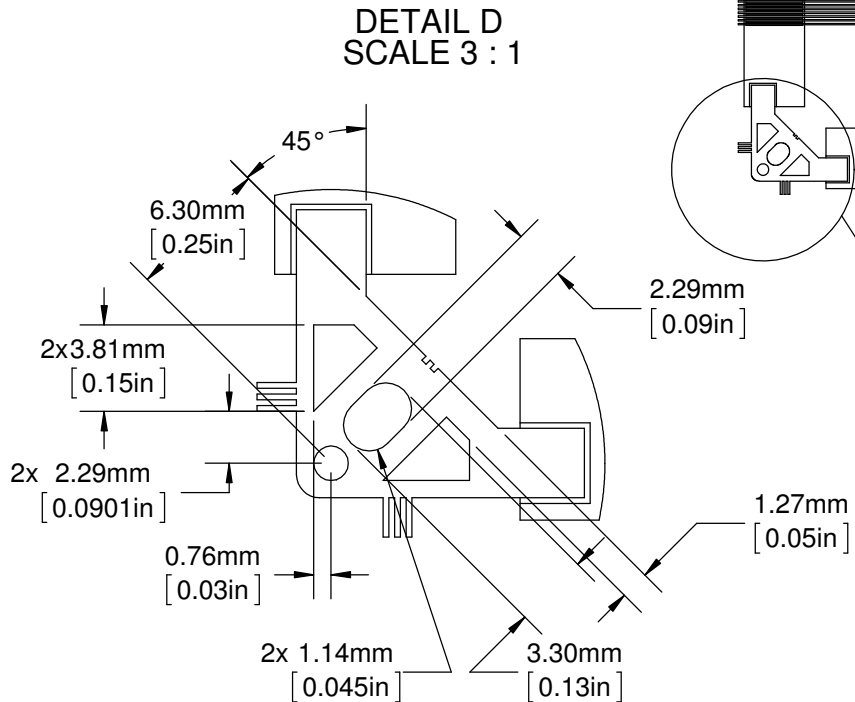

- Notes: (Unless Otherwise Specified).
- 1) DIMENSIONS: MM [INCH].
 - 2) KOVAR FLAT LEADS ON CERAMIC Alumina 90 BLACK BODY.
 - 3) ALL EXPOSED METAL GOLD PLATED (Au).
 - 4) PLATING Ni 50~350 micro-inch Au 60 micro-inch MIN.
 - 5) WEIGHT OF PACKAGE 14 gram AFTER EXCISING TIE-BAR [6]

DETAIL B
SCALE 3 : 1

DETAIL D
SCALE 3 : 1

TIE BAR

DETAIL C
SCALE 3 : 1

DETAIL E
SCALE 3 : 1

TopLine®			
TITLE CERQUAD256F19.7-DE 256 PIN - 0.5mm PITCH			
SCALE 1:1	SIZE A	DRAWING NO. 133256	REV A
DO NOT SCALE DRAWING			SHEET 2 OF 8

DETAIL G
SCALE 12 : 1

SECTION H-H

TopLine[®]

TITLE			
CERQUAD256F19.7-DE 256 PIN - 0.5mm PITCH			
SCALE	SIZE	DRAWING NO.	REV
2:1	A	133256	A
DO NOT SCALE DRAWING			SHEET 5 OF 8

CERQUAD256
MODEL
TOP

TopLine[®]

TITLE CERQUAD256F19.7-DE
256 PIN - 0.5mm PITCH

SCALE	SIZE	DRAWING NO.	REV
2.5:1	A	133256	A

DO NOT SCALE DRAWING

SHEET 6 OF 8

CERQUAD256
MODEL
BOTTOM

TopLine[®]

TITLE CERQUAD256F19.7-DE
256 PIN - 0.5mm PITCH