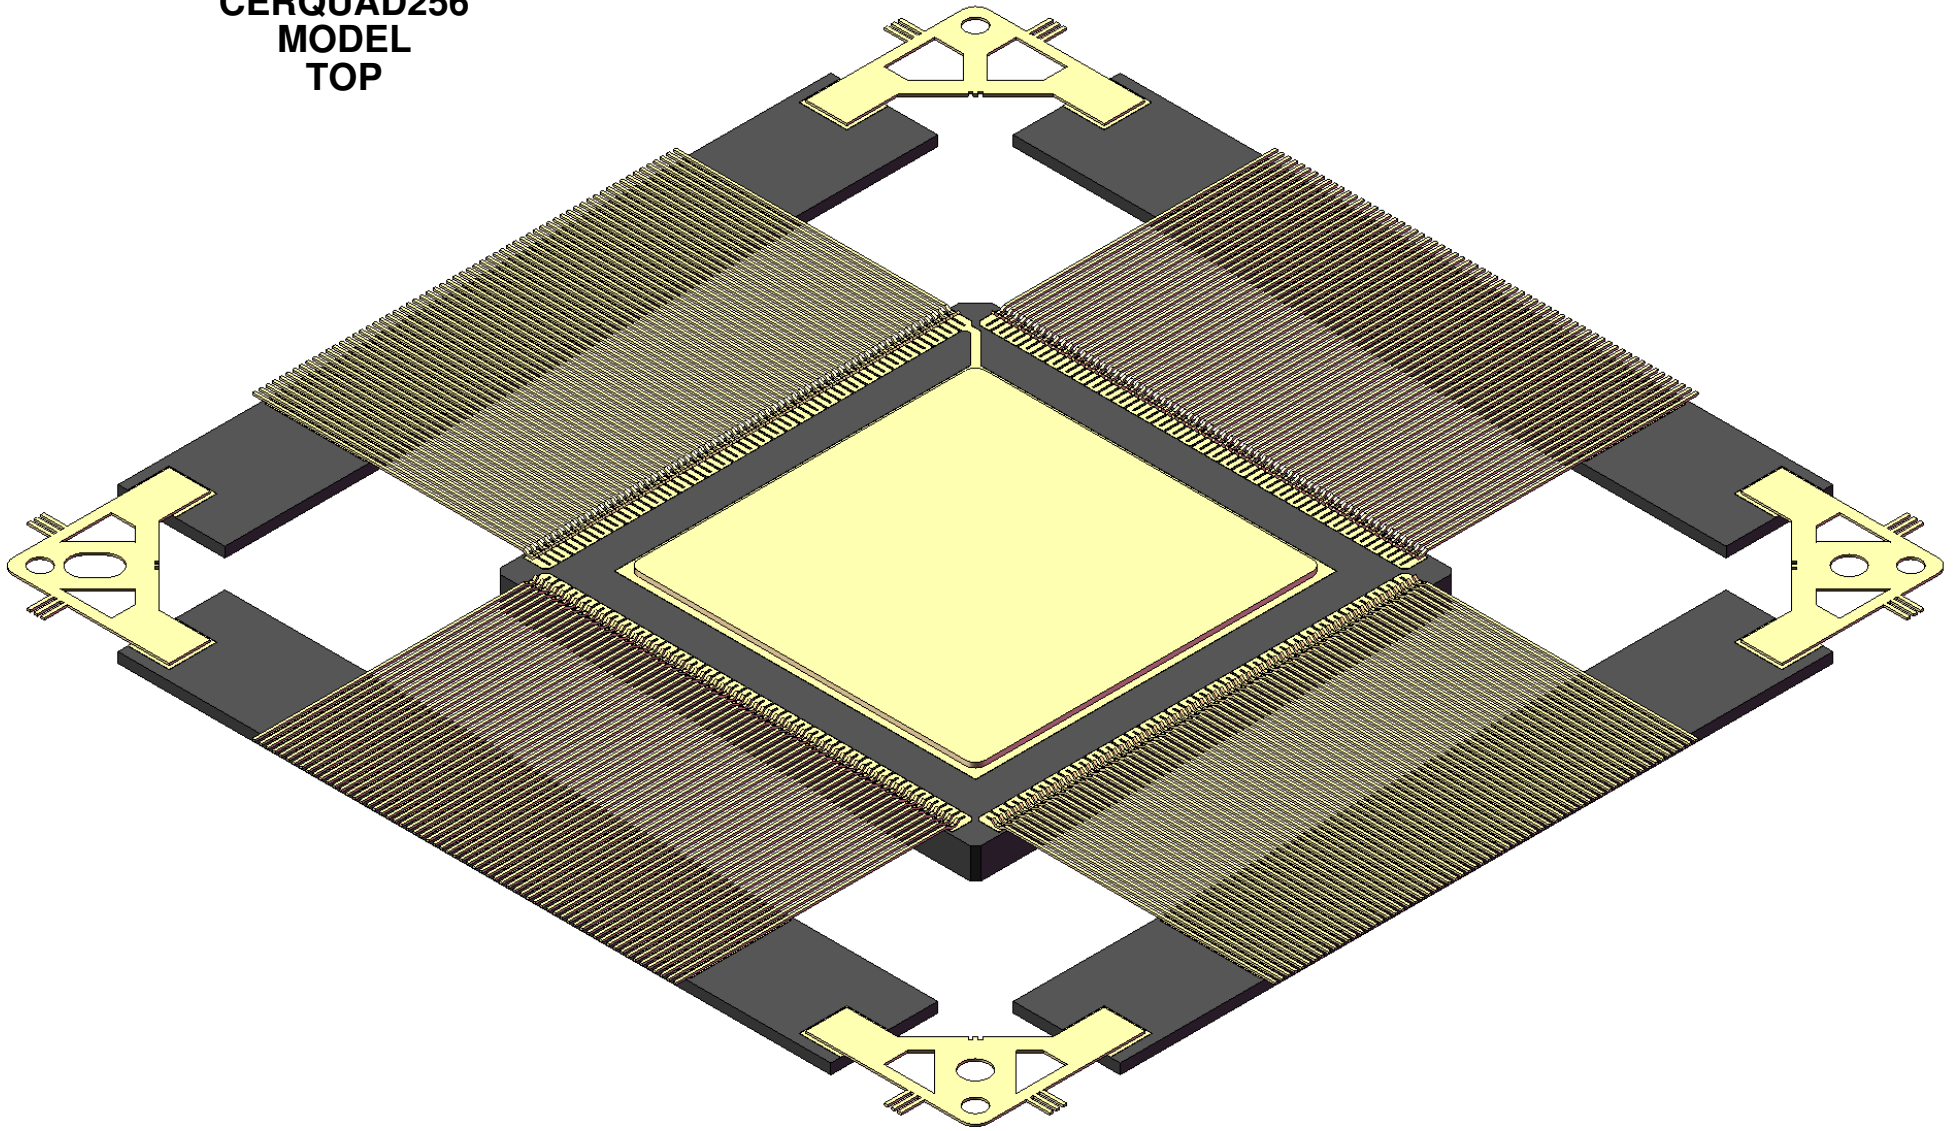

DETAIL G
SCALE 12 : 1

SECTION H-H

TopLine[®]

TITLE			
CERQUAD256F19.7-DE 256 PIN - 0.5mm PITCH			
SCALE	SIZE	DRAWING NO.	REV
2:1	A	133256	A
DO NOT SCALE DRAWING			SHEET 5 OF 8

CERQUAD256
MODEL
TOP

TopLine[®]

TITLE CERQUAD256F19.7-DE
256 PIN - 0.5mm PITCH

SCALE	SIZE	DRAWING NO.	REV
2.5:1	A	133256	A

DO NOT SCALE DRAWING

SHEET 6 OF 8

CERQUAD256
MODEL
BOTTOM

TopLine[®]

TITLE CERQUAD256F19.7-DE
256 PIN - 0.5mm PITCH