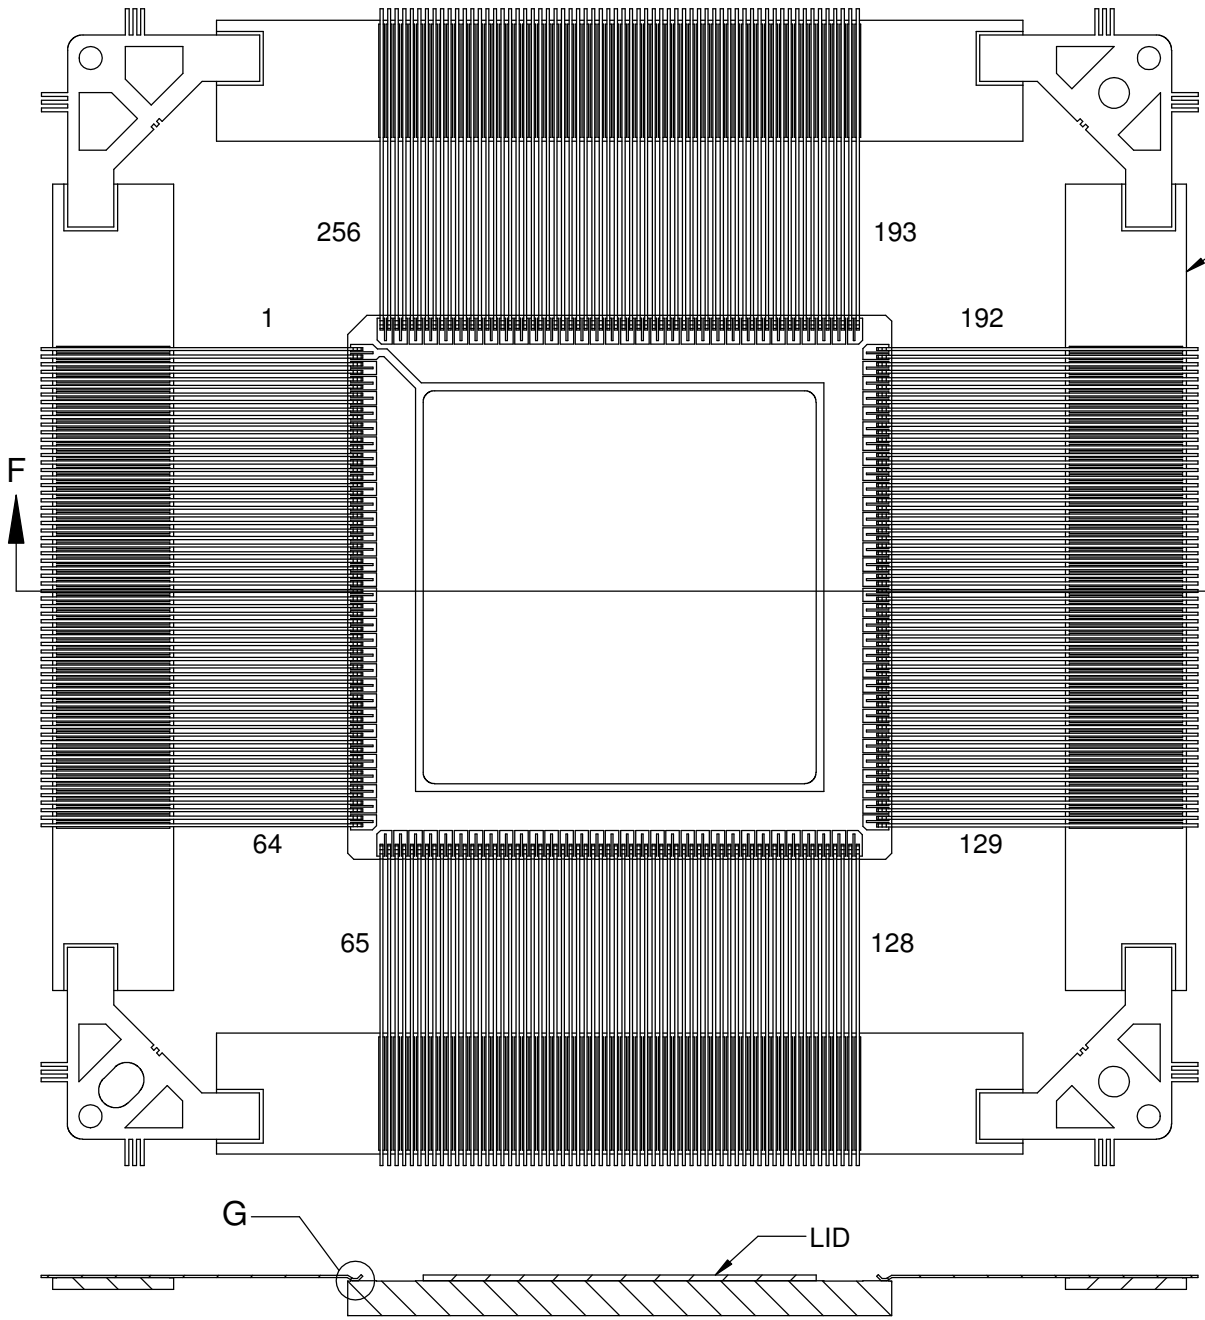

- Notes: (Unless Otherwise Specified).
- 1) DIMENSIONS: MM [INCH].
 - 2) KOVAR FLAT LEADS ON CERAMIC Alumina 90 BLACK BODY.
 - 3) ALL EXPOSED METAL GOLD PLATED (Au).
 - 4) PLATING Ni 50~350 micro-inch Au 60 micro-inch MIN.
 - 5) WEIGHT OF PACKAGE 14 gram AFTER EXCISING TIE-BAR [6]

DETAIL B
SCALE 3 : 1

DETAIL D
SCALE 3 : 1

TIE BAR

DETAIL C
SCALE 3 : 1

DETAIL E
SCALE 3 : 1

TopLine®			
TITLE CERQUAD256F19.7-DE 256 PIN - 0.5mm PITCH			
SCALE 1:1	SIZE A	DRAWING NO. 133256	REV A
DO NOT SCALE DRAWING			SHEET 2 OF 8

TOP VIEW

CERQUAD LEAD FRAME

NON-CONDUCTIVE TIE BARSTRIP (NSC)

DETAIL G
SCALE 12 : 1

SECTION F-F

TopLine[®]

TITLE CERQUAD256F19.7-DE 256 PIN - 0.5mm PITCH			
SCALE 2:1	SIZE A	DRAWING NO. 133256	REV A
DO NOT SCALE DRAWING		SHEET 3 OF 8	

**CERQUAD352
CERAMIC BODY
TOP VIEW**

TopLine®			
TITLE CERQUAD256F19.7-DE 256 PIN - 0.5mm PITCH			
SCALE 2:1	SIZE A	DRAWING NO. 133256	REV A
DO NOT SCALE DRAWING		SHEET 4 OF 8	

BOTTOM VIEW

CERQUAD LEAD FRAME