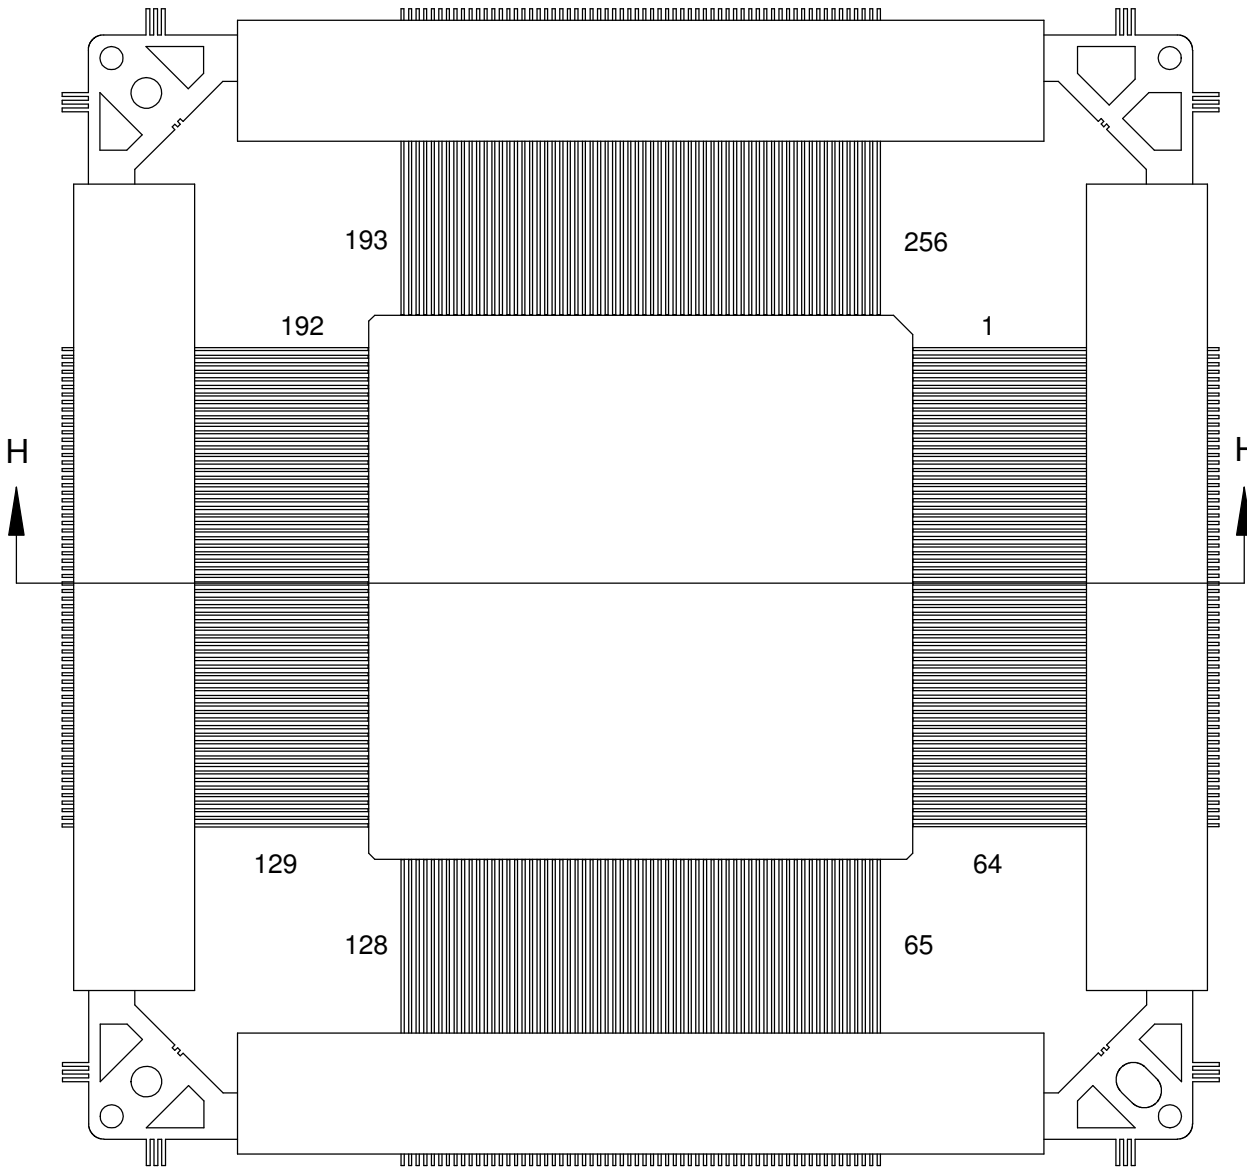

- Notes: (Unless Otherwise Specified).
- 1) DIMENSIONS: MM [INCH].
 - 2) KOVAR FLAT LEADS ON CERAMIC Alumina 90 BLACK BODY.
 - 3) ALL EXPOSED METAL GOLD PLATED (Au).
 - 4) PLATING Ni 50~350 micro-inch Au 60 micro-inch MIN.
 - 5) WEIGHT OF PACKAGE 14 gram AFTER EXCISING TIE-BAR [6]

TOP VIEW

CERQUAD LEAD FRAME

NON-CONDUCTIVE TIE BARSTRIP (NSC)

DETAIL G
SCALE 12 : 1

SECTION F-F

TopLine[®]

TITLE CERQUAD256F19.7-DE 256 PIN - 0.5mm PITCH			
SCALE 2:1	SIZE A	DRAWING NO. 133256	REV A
DO NOT SCALE DRAWING		SHEET 3 OF 8	

**CERQUAD352
CERAMIC BODY
TOP VIEW**

TopLine®			
TITLE CERQUAD256F19.7-DE 256 PIN - 0.5mm PITCH			
SCALE 2:1	SIZE A	DRAWING NO. 133256	REV A
DO NOT SCALE DRAWING		SHEET 4 OF 8	

BOTTOM VIEW

CERQUAD LEAD FRAME

DETAIL G
SCALE 12 : 1

SECTION H-H

TopLine[®]

TITLE			
CERQUAD256F19.7-DE 256 PIN - 0.5mm PITCH			
SCALE	SIZE	DRAWING NO.	REV
2:1	A	133256	A
DO NOT SCALE DRAWING			SHEET 5 OF 8

CERQUAD256
MODEL
TOP

TopLine[®]