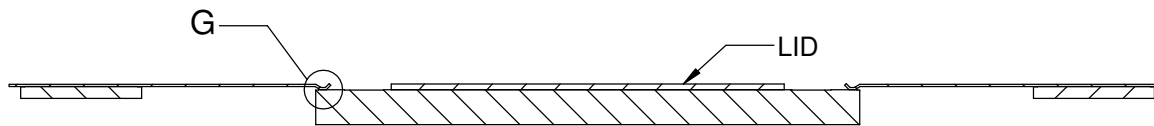

TOP VIEW

CERQUAD LEAD FRAME

NON-CONDUCTIVE TIE BARSTRIP (NSC)

DETAIL G
SCALE 12 : 1

SECTION F-F

TopLine[®]

TITLE CERQUAD256F19.7-DE 256 PIN - 0.5mm PITCH			
SCALE 2:1	SIZE A	DRAWING NO. 133256	REV A
DO NOT SCALE DRAWING		SHEET 3 OF 8	