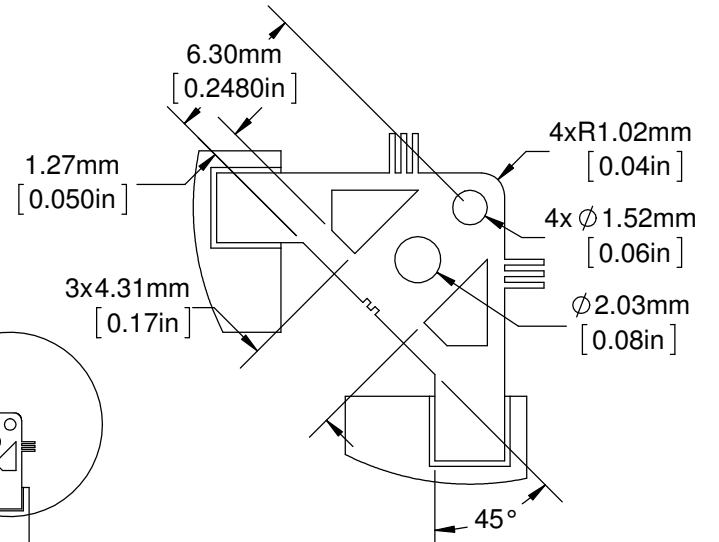

- Notes: (Unless Otherwise Specified).
- 1) DIMENSIONS: MM [INCH].
 - 2) KOVAR FLAT LEADS ON CERAMIC Alumina 90 BLACK BODY.
 - 3) ALL EXPOSED METAL GOLD PLATED (Au).
 - 4) PLATING Ni 50~350 micro-inch Au 60 micro-inch MIN.
 - 5) WEIGHT OF PACKAGE 14 gram AFTER EXCISING TIE-BAR [6]

DETAIL B
SCALE 3 : 1

DETAIL D
SCALE 3 : 1

TIE BAR

DETAIL C
SCALE 3 : 1

DETAIL E
SCALE 3 : 1

TopLine®			
TITLE CERQUAD256F19.7-DE 256 PIN - 0.5mm PITCH			
SCALE 1:1	SIZE A	DRAWING NO. 133256	REV A
DO NOT SCALE DRAWING			SHEET 2 OF 8

DETAIL G
SCALE 12 : 1

SECTION H-H

TopLine[®]

TITLE			
CERQUAD256F19.7-DE 256 PIN - 0.5mm PITCH			
SCALE	SIZE	DRAWING NO.	REV
2:1	A	133256	A
DO NOT SCALE DRAWING			SHEET 5 OF 8

CERQUAD256
MODEL
TOP

TopLine[®]

TITLE CERQUAD256F19.7-DE
256 PIN - 0.5mm PITCH

SCALE	SIZE	DRAWING NO.	REV
2.5:1	A	133256	A

DO NOT SCALE DRAWING

SHEET 6 OF 8

CERQUAD256
MODEL
BOTTOM

TopLine[®]

TITLE CERQUAD256F19.7-DE
256 PIN - 0.5mm PITCH