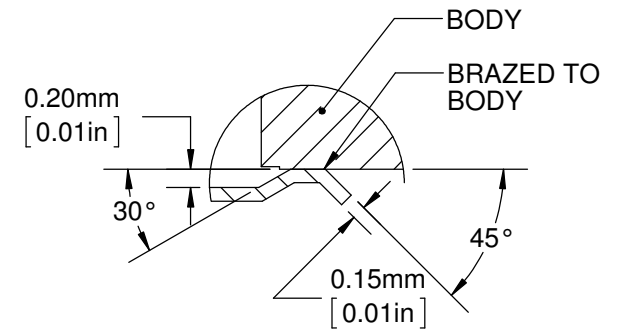

TOP VIEW

CERQUAD LEAD FRAME

NON-CONDUCTIVE TIE BARSTRIP (NSC)

DETAIL G
SCALE 12 : 1

SECTION F-F

TopLine[®]

TITLE CERQUAD256F19.7-DE 256 PIN - 0.5mm PITCH			
SCALE 2:1	SIZE A	DRAWING NO. 133256	REV A
DO NOT SCALE DRAWING		SHEET 3 OF 8	

**CERQUAD352
CERAMIC BODY
TOP VIEW**

TopLine®			
TITLE CERQUAD256F19.7-DE 256 PIN - 0.5mm PITCH			
SCALE 2:1	SIZE A	DRAWING NO. 133256	REV A
DO NOT SCALE DRAWING		SHEET 4 OF 8	

BOTTOM VIEW

CERQUAD LEAD FRAME

DETAIL G
SCALE 12 : 1

SECTION H-H

TopLine[®]

TITLE			
CERQUAD256F19.7-DE 256 PIN - 0.5mm PITCH			
SCALE	SIZE	DRAWING NO.	REV
2:1	A	133256	A
DO NOT SCALE DRAWING			SHEET 5 OF 8

CERQUAD256
MODEL
TOP

TopLine[®]

TITLE CERQUAD256F19.7-DE
256 PIN - 0.5mm PITCH

SCALE	SIZE	DRAWING NO.	REV
2.5:1	A	133256	A

DO NOT SCALE DRAWING

SHEET 6 OF 8

CERQUAD256
MODEL
BOTTOM

TopLine[®]

TITLE CERQUAD256F19.7-DE
256 PIN - 0.5mm PITCH