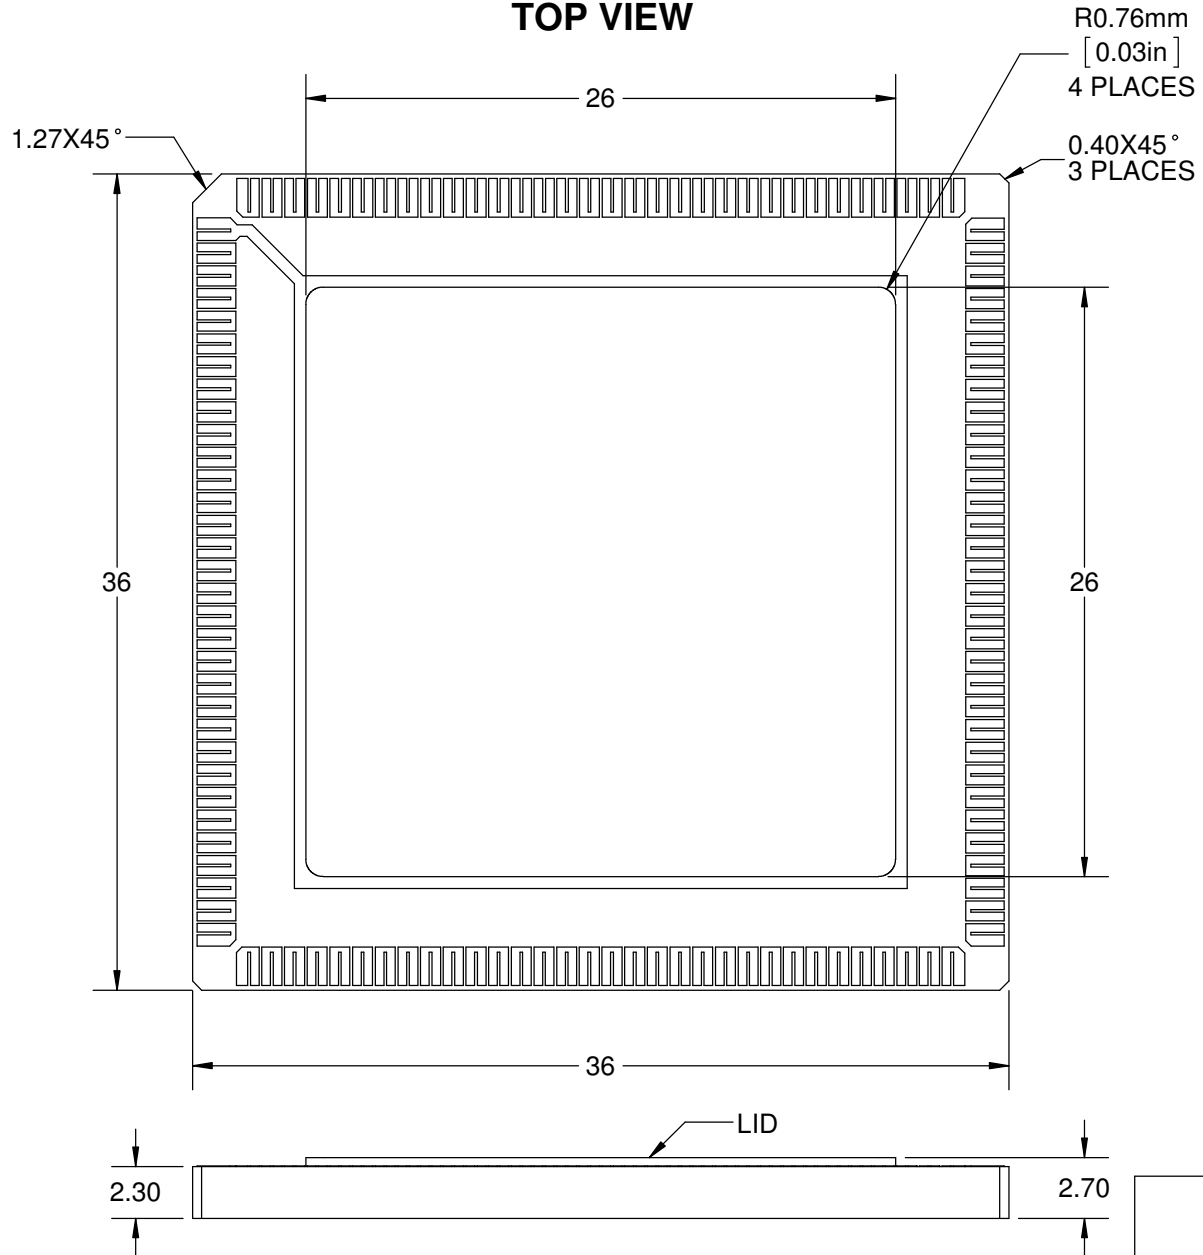

TOP VIEW

CERQUAD LEAD FRAME

NON-CONDUCTIVE TIE BARSTRIP (NSC)

DETAIL G
SCALE 12 : 1

SECTION F-F

TopLine[®]

TITLE CERQUAD256F19.7-DE 256 PIN - 0.5mm PITCH			
SCALE 2:1	SIZE A	DRAWING NO. 133256	REV A
DO NOT SCALE DRAWING		SHEET 3 OF 8	

**CERQUAD352
CERAMIC BODY
TOP VIEW**

TopLine®			
TITLE CERQUAD256F19.7-DE 256 PIN - 0.5mm PITCH			
SCALE 2:1	SIZE A	DRAWING NO. 133256	REV A
DO NOT SCALE DRAWING		SHEET 4 OF 8	

BOTTOM VIEW

CERQUAD LEAD FRAME

DETAIL G
SCALE 12 : 1

SECTION H-H

TopLine[®]

TITLE			
CERQUAD256F19.7-DE 256 PIN - 0.5mm PITCH			
SCALE	SIZE	DRAWING NO.	REV
2:1	A	133256	A
DO NOT SCALE DRAWING			SHEET 5 OF 8

CERQUAD256
MODEL
TOP

TopLine[®]

TITLE CERQUAD256F19.7-DE
256 PIN - 0.5mm PITCH

SCALE	SIZE	DRAWING NO.	REV
2.5:1	A	133256	A

DO NOT SCALE DRAWING

SHEET 6 OF 8

CERQUAD256
MODEL
BOTTOM

TopLine[®]

TITLE CERQUAD256F19.7-DE
256 PIN - 0.5mm PITCH