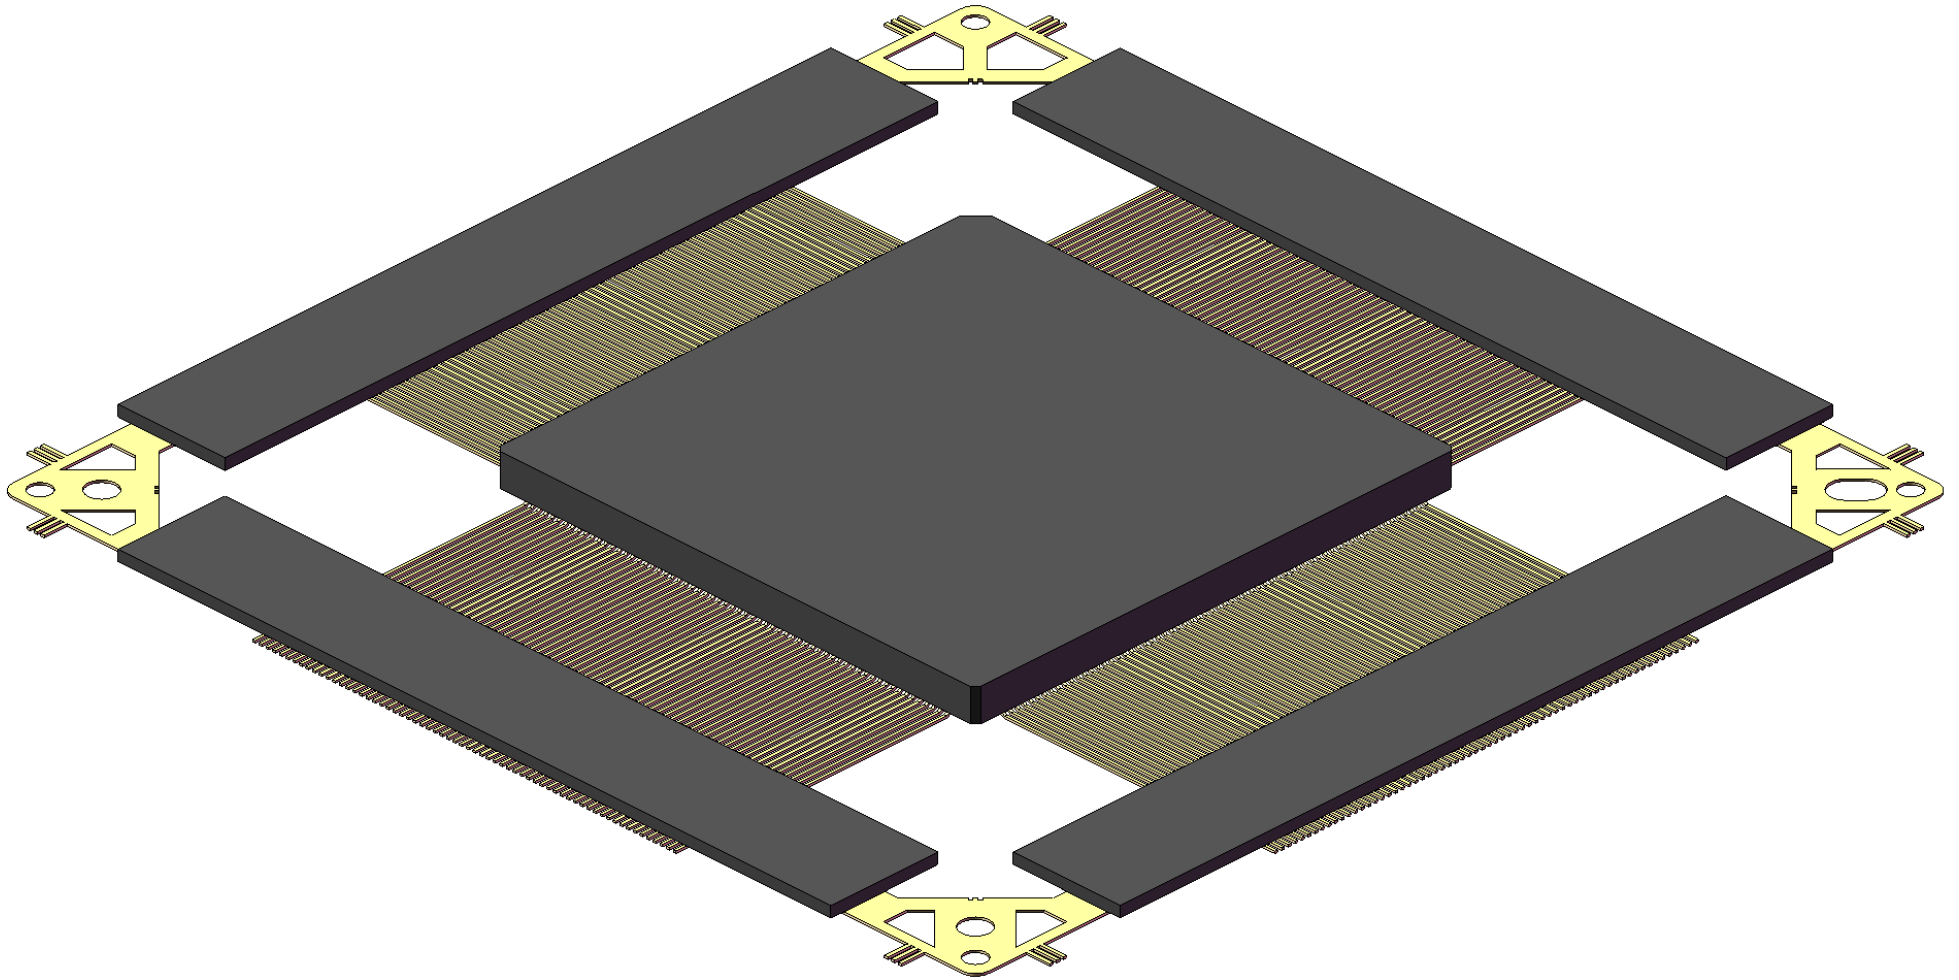

DETAIL G
SCALE 12 : 1

SECTION H-H

TopLine[®]

TITLE			
CERQUAD256F19.7-DE 256 PIN - 0.5mm PITCH			
SCALE	SIZE	DRAWING NO.	REV
2:1	A	133256	A
DO NOT SCALE DRAWING			SHEET 5 OF 8

CERQUAD256
MODEL
TOP

TopLine[®]

TITLE CERQUAD256F19.7-DE
256 PIN - 0.5mm PITCH

SCALE	SIZE	DRAWING NO.	REV
2.5:1	A	133256	A

DO NOT SCALE DRAWING

SHEET 6 OF 8

CERQUAD256
MODEL
BOTTOM

TopLine[®]

TITLE CERQUAD256F19.7-DE
256 PIN - 0.5mm PITCH