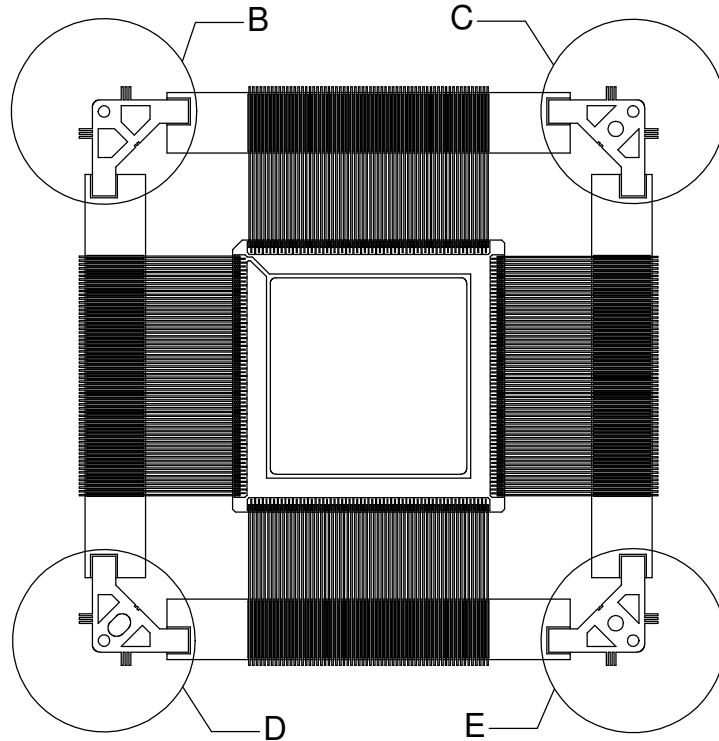

- Notes: (Unless Otherwise Specified).
- 1) DIMENSIONS: MM [INCH].
 - 2) KOVAR FLAT LEADS ON CERAMIC Alumina 90 BLACK BODY.
 - 3) ALL EXPOSED METAL GOLD PLATED (Au).
 - 4) PLATING Ni 50~350 micro-inch Au 60 micro-inch MIN.
 - 5) WEIGHT OF PACKAGE 14 gram AFTER EXCISING TIE-BAR [6]

DETAIL B
SCALE 3 : 1

DETAIL D
SCALE 3 : 1

TIE BAR

DETAIL C
SCALE 3 : 1

DETAIL E
SCALE 3 : 1

TopLine®			
TITLE CERQUAD256F19.7-DE 256 PIN - 0.5mm PITCH			
SCALE 1:1	SIZE A	DRAWING NO. 133256	REV A
DO NOT SCALE DRAWING			SHEET 2 OF 8

TOP VIEW

CERQUAD LEAD FRAME

NON-CONDUCTIVE TIE BARSTRIP (NSC)

DETAIL G
SCALE 12 : 1

SECTION F-F

TopLine[®]

TITLE CERQUAD256F19.7-DE 256 PIN - 0.5mm PITCH			
SCALE 2:1	SIZE A	DRAWING NO. 133256	REV A
DO NOT SCALE DRAWING		SHEET 3 OF 8	

**CERQUAD352
CERAMIC BODY
TOP VIEW**

TopLine®			
TITLE CERQUAD256F19.7-DE 256 PIN - 0.5mm PITCH			
SCALE 2:1	SIZE A	DRAWING NO. 133256	REV A
DO NOT SCALE DRAWING		SHEET 4 OF 8	

BOTTOM VIEW

CERQUAD LEAD FRAME