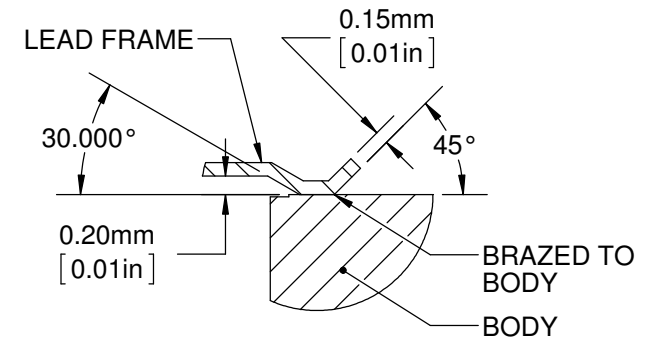

- Notes: (Unless Otherwise Specified).
- 1) DIMENSIONS: MM [INCH].
 - 2) KOVAR FLAT LEADS ON CERAMIC Alumina 90 BLACK BODY.
 - 3) ALL EXPOSED METAL GOLD PLATED (Au).
 - 4) PLATING Ni 50~350 micro-inch Au 60 micro-inch MIN.
 - 5) WEIGHT OF PACKAGE 14 gram AFTER EXCISING TIE-BAR [6]

DETAIL B
SCALE 3 : 1

DETAIL D
SCALE 3 : 1

TIE BAR

DETAIL C
SCALE 3 : 1

DETAIL E
SCALE 3 : 1

TopLine®			
TITLE CERQUAD256F19.7-DE 256 PIN - 0.5mm PITCH			
SCALE 1:1	SIZE A	DRAWING NO. 133256	REV A
DO NOT SCALE DRAWING			SHEET 2 OF 8

TOP VIEW

CERQUAD LEAD FRAME

NON-CONDUCTIVE TIE BARSTRIP (NSC)

DETAIL G
SCALE 12 : 1

SECTION F-F

TopLine[®]

TITLE CERQUAD256F19.7-DE 256 PIN - 0.5mm PITCH			
SCALE 2:1	SIZE A	DRAWING NO. 133256	REV A
DO NOT SCALE DRAWING		SHEET 3 OF 8	

DETAIL G
SCALE 12 : 1

SECTION H-H

TopLine[®]

TITLE			
CERQUAD256F19.7-DE 256 PIN - 0.5mm PITCH			
SCALE	SIZE	DRAWING NO.	REV
2:1	A	133256	A
DO NOT SCALE DRAWING			SHEET 5 OF 8

CERQUAD256
MODEL
TOP

TopLine[®]