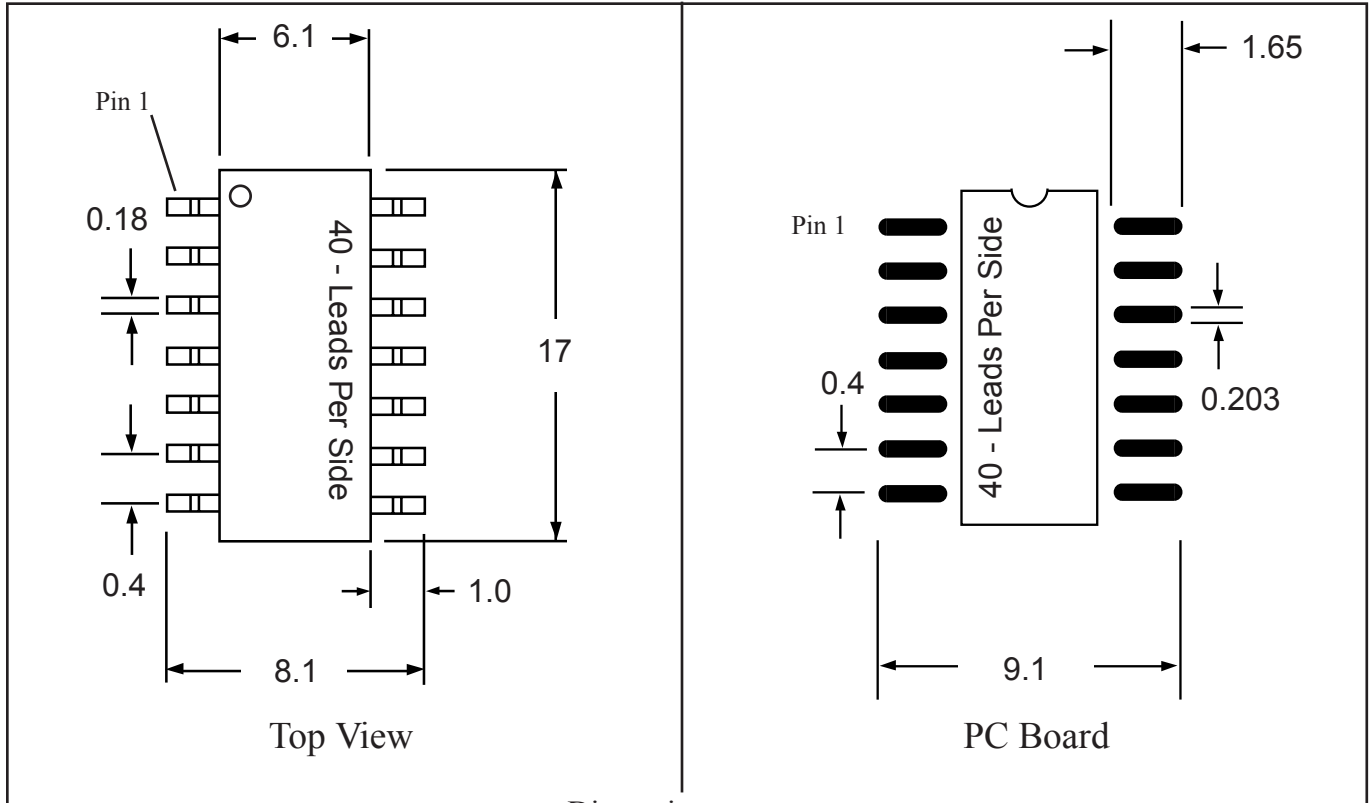

Part # **TSSOP80M15.7**
 Leads **80** Pitch **0.4mm**
 Body Size (Width) **6.1mm**

TopLineTM
 Tel 1-800-776-9888
 info@topline.tv

Dimensions = mm