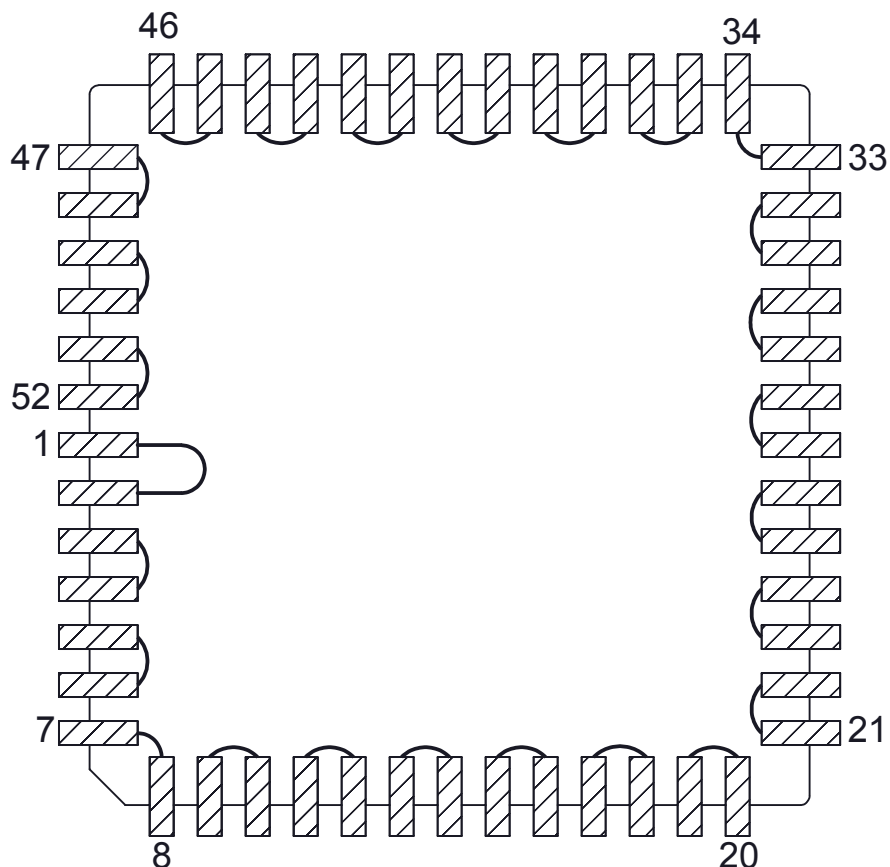

PLCC52 - DAISY CHAIN TOP VIEW (INTERNAL CONNECTIONS)

DAISY CHAIN NET LIST

PINS	PINS	PINS	PINS	PINS
1 ~ 2	3 ~ 4	25 ~ 26	37 ~ 38	49 ~ 50
5 ~ 6	7 ~ 8	27 ~ 28	39 ~ 40	51 ~ 52
9 ~ 10	11 ~ 12	29 ~ 30	41 ~ 42	
13 ~ 14	15 ~ 16	31 ~ 32	43 ~ 44	
17 ~ 18	19 ~ 20	33 ~ 34	45 ~ 46	
21 ~ 22	23 ~ 24	35 ~ 36	47 ~ 48	

NOTES:

1. DAISY CHAIN WIRE BONDED TO INTERNAL PADS.
2. SEE NET LIST FOR CONNECTIONS BETWEEN PINS.
3. DRAWING NOT TO SCALE.

TopLine®			
TITLE PLCC52 - DAISY CHAIN PIN CONNECTIONS			
SCALE	SIZE A	DRAWING NO. 125208	REV A
DO NOT SCALE DRAWING			SHEET 1 OF 1