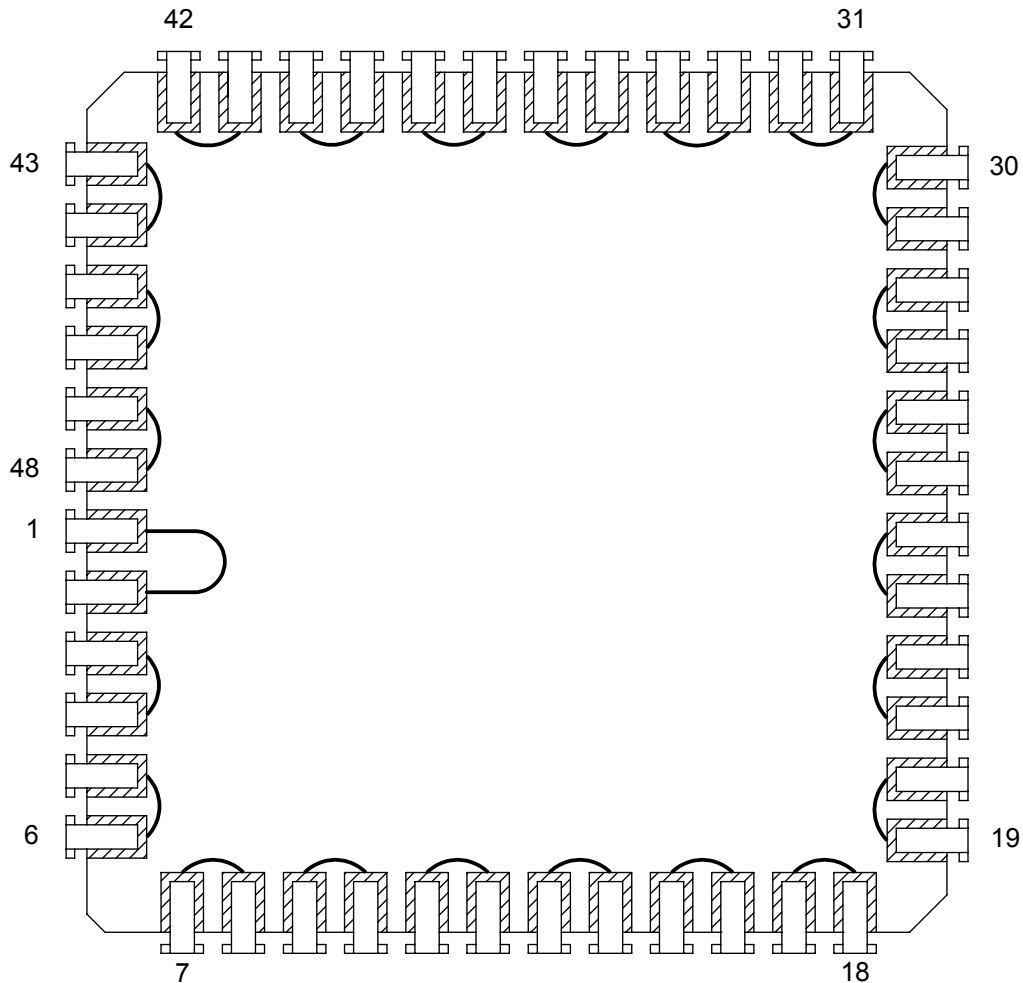

CLCC48 - DAISY CHAIN TOP VIEW (INTERNAL CONNECTIONS)

DAISY CHAIN NET LIST

PINS	PINS	PINS	PINS
1 ~ 2	3 ~ 4	25 ~ 26	37 ~ 38
5 ~ 6	7 ~ 8	27 ~ 28	39 ~ 40
9 ~ 10	11 ~ 12	29 ~ 30	41 ~ 42
13 ~ 14	15 ~ 16	31 ~ 32	43 ~ 44
17 ~ 18	19 ~ 20	33 ~ 34	45 ~ 46
21 ~ 22	23 ~ 24	35 ~ 36	47 ~ 48

NOTES:

1. DAISY CHAIN WIRE BONDED TO INTERNAL PADS.
2. SEE NET LIST FOR CONNECTIONS BETWEEN PINS.
3. DRAWING NOT TO SCALE.

TopLine®			
TITLE		CLCC48 - DAISY CHAIN PIN CONNECTIONS	
SCALE	SIZE	DRAWING NO.	REV
	A	124819	A
DO NOT SCALE DRAWING			SHEET 1 OF 1