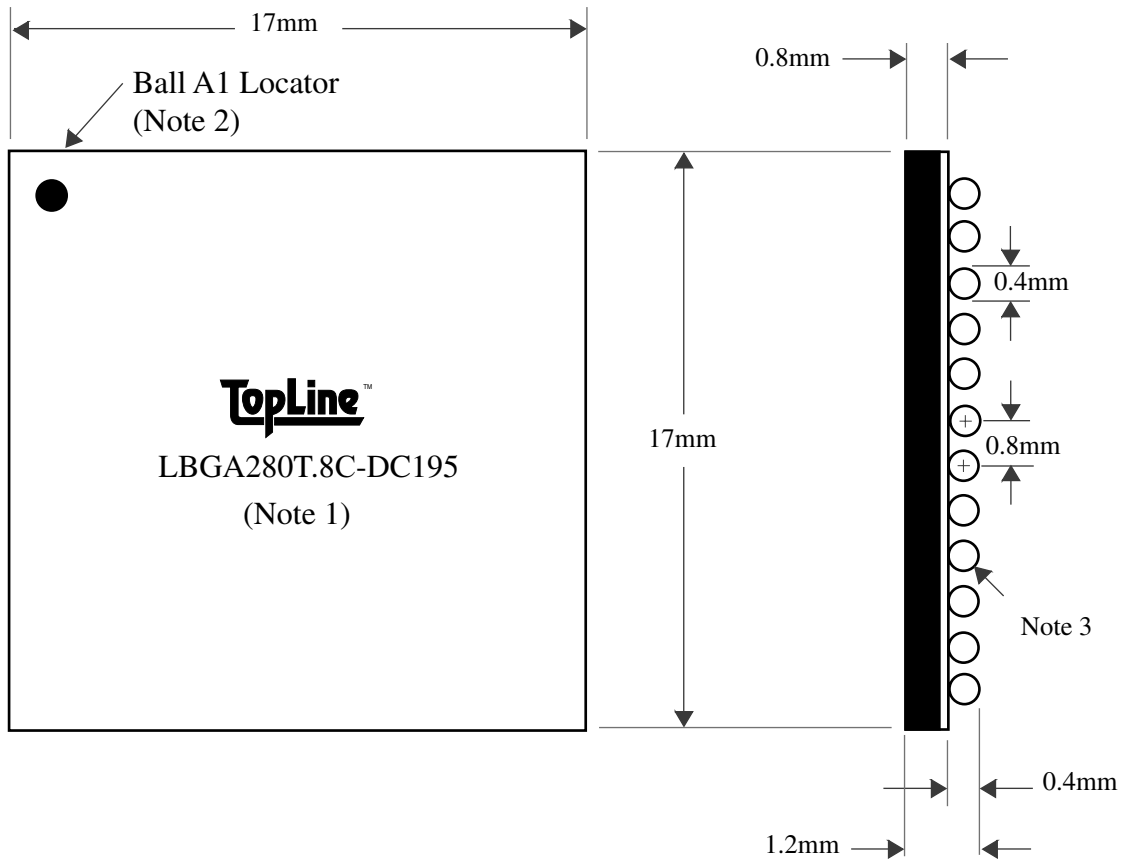

<u>BALLS</u>	<u>PITCH</u>	<u>SIZE</u>	<u>MATRIX</u>	<u>ROWS</u>	<u>CENTER</u>	<u>MAT'L</u>
280	0.8mm	17mm SQ	19 x 19	5	N/A	FR4

**BALL VIEW**

**BOTTOM SIDE (TOP X-RAY VIEW)**

**TEST VEHICLE BOARD**

**AFTER MOUNTING TO TEST BOARD**

# LBGA280T.8C-DC195 Lead Free

TEL 1-714-898-3830  
info@topline.tv

<u>BALLS</u>	<u>PITCH</u>	<u>SIZE</u>	<u>MATRIX</u>	<u>ROWS</u>	<u>CENTER</u>	<u>MAT'L</u>
280	0.8mm	17mm SQ	19 x 19	5	N/A	FR4

**TOP VIEW**

**SIDE VIEW**

NOTES		REVISIONS		
Note 1	Logo and part number centered	<u>Rev</u>	<u>Date</u>	<u>Changes</u>
Note 2	Ball A1 locator mark positioned in corner			
Note 3	Ball Material: Sn96.5/Ag3.5/Cu0.5			
Note 4	Substrate Material: FR4			
		PACKAGING TRAYS		
		Tray BGATRAY17mm-6x15 Tray Quantity 90		