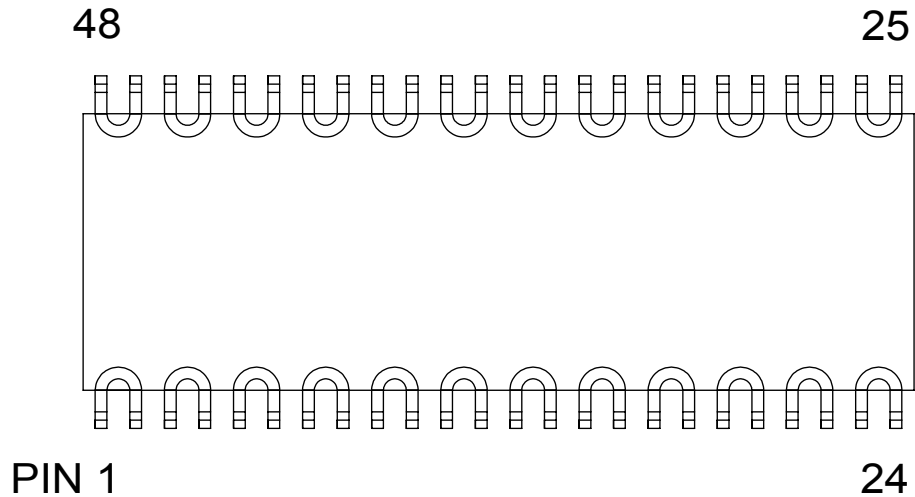

# DAISY CHAIN TOP VIEW (INTERNAL CONNECTIONS)

DAISY CHAIN NET LIST				
PINS	PINS	PINS	PINS	PINS
1 ~ 2	11 ~ 12	21 ~ 22	31 ~ 32	41 ~ 42
3 ~ 4	13 ~ 14	23 ~ 24	33 ~ 34	43 ~ 44
5 ~ 6	15 ~ 16	25 ~ 26	35 ~ 36	45 ~ 46
7 ~ 8	17 ~ 18	27 ~ 28	37 ~ 38	47 ~ 48
9 ~ 10	19 ~ 20	29 ~ 30	39 ~ 40	

**NOTES:**

1. DAISY CHAIN WIRE BONDED TO INTERNAL PADS.
2. SEE NET LIST FOR CONNECTIONS BETWEEN PINS.
3. DRAWING NOT TO SCALE.

<b>TopLine®</b>			
TITLE		48L DAISY CHAIN PIN CONNECTIONS	
SCALE	SIZE	DRAWING NO.	REV
	A	124807	A
DO NOT SCALE DRAWING			SHEET 1 OF 1