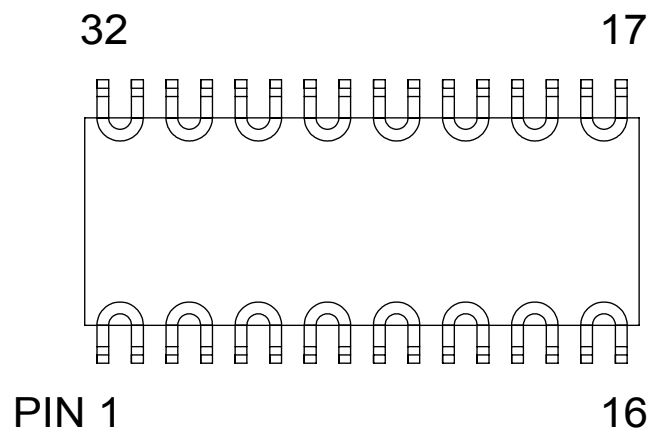

# DAISY CHAIN TOP VIEW (INTERNAL CONNECTIONS)

DAISY CHAIN NET LIST			
PINS	PINS	PINS	PINS
1 ~ 2	11 ~ 12	21 ~ 22	31 ~ 32
3 ~ 4	13 ~ 14	23 ~ 24	
5 ~ 6	15 ~ 16	25 ~ 26	
7 ~ 8	17 ~ 18	27 ~ 28	
9 ~ 10	19 ~ 20	29 ~ 30	

**NOTES:**

1. DAISY CHAIN WIRE BONDED TO INTERNAL PADS.
2. SEE NET LIST FOR CONNECTIONS BETWEEN PINS.
3. DRAWING NOT TO SCALE.

<b>TopLine®</b>			
TITLE      32L DAISY CHAIN PIN CONNECTIONS			
SCALE	SIZE	DRAWING NO.	REV
	A	123206	A
DO NOT SCALE DRAWING			SHEET 1 OF 1