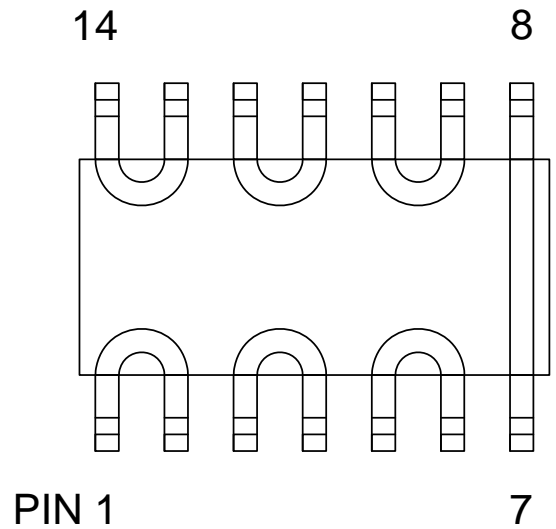

CERDIP14 DAISY CHAIN TOP VIEW (INTERNAL CONNECTIONS)

DAISY CHAIN NET LIST	
PINS	PINS
1 ~ 2	9 ~ 10
3 ~ 4	11 ~ 12
5 ~ 6	13 ~ 14
7 ~ 8	

NOTES:

1. DAISY CHAIN WIRE BONDED TO INTERNAL PADS.
2. SEE NET LIST FOR CONNECTIONS BETWEEN PINS.
3. DRAWING NOT TO SCALE.

TopLine®			
TITLE 14L DAISY CHAIN PIN CONNECTIONS			
SCALE	SIZE	DRAWING NO.	REV
	A	121421	A
DO NOT SCALE DRAWING			SHEET 1 OF 1