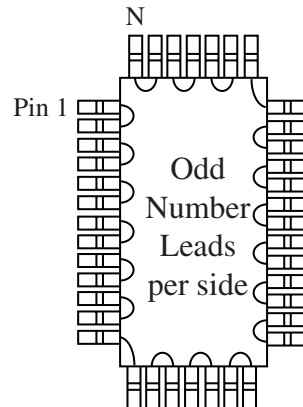

CERQUAD & CQFP DAISY CHAIN

SQUARE BODY

TOTAL NUMBER LEADS
24, 32, 48, 64, 80, 120, 128, 144
160, 176, 208, 240, 256

RECTANGLE BODY

TOTAL NUMBER LEADS
80, 100, 128

Not to Scale

SQUARE BODY

TOTAL NUMBER LEADS
28, 44, 52, 68, 84, 100, 132, 164, 172, 196
* Location of Pin 1 for CLCC J-Lead

RECTANGLE BODY

TOTAL NUMBER LEADS
64