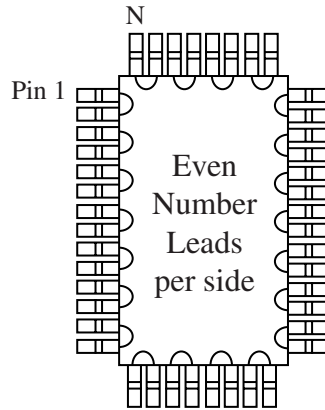

CERQUAD & CQFP DAISY CHAIN

SQUARE BODY

TOTAL NUMBER LEADS
24, 32, 48, 64, 80, 120, 128, 144
160, 176, 208, 240, 256

RECTANGLE BODY

TOTAL NUMBER LEADS
80, 100, 128

Not to Scale

SQUARE BODY

TOTAL NUMBER LEADS
28, 44, 52, 68, 84, 100, 132, 164, 172, 196
* Location of Pin 1 for CLCC J-Lead

RECTANGLE BODY

TOTAL NUMBER LEADS
64