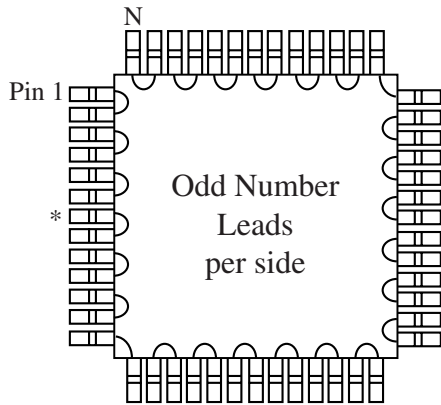

CERQUAD & CQFP DAISY CHAIN

SQUARE BODY

TOTAL NUMBER LEADS
24, 32, 48, 64, 80, 120, 128, 144
160, 176, 208, 240, 256

RECTANGLE BODY

TOTAL NUMBER LEADS
80, 100, 128

Not to Scale

SQUARE BODY

TOTAL NUMBER LEADS
28, 44, 52, 68, 84, 100, 132, 164, 172, 196
* Location of Pin 1 for CLCC J-Lead

RECTANGLE BODY

TOTAL NUMBER LEADS
64