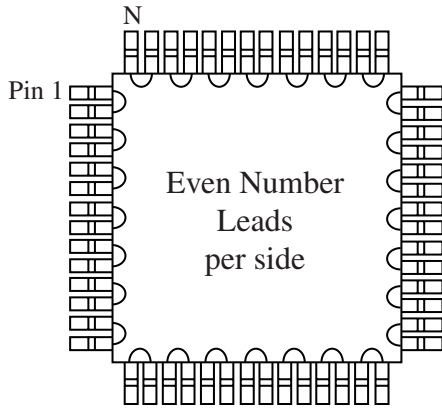

CERQUAD & CQFP DAISY CHAIN

SQUARE BODY

TOTAL NUMBER LEADS
24, 32, 48, 64, 80, 120, 128, 144
160, 176, 208, 240, 256

RECTANGLE BODY

TOTAL NUMBER LEADS
80, 100, 128

Not to Scale

SQUARE BODY

TOTAL NUMBER LEADS
28, 44, 52, 68, 84, 100, 132, 164, 172, 196
* Location of Pin 1 for CLCC J-Lead

RECTANGLE BODY

TOTAL NUMBER LEADS
64