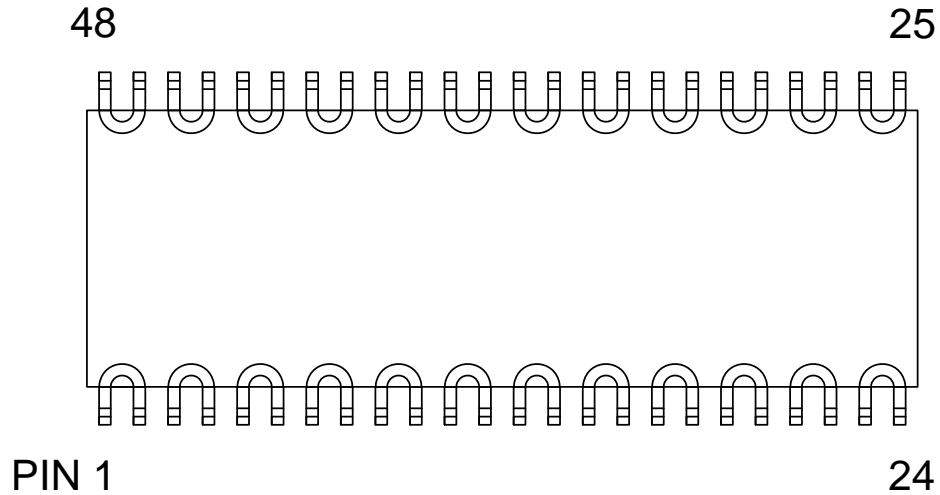

DIP48 DAISY CHAIN TOP VIEW (INTERNAL CONNECTIONS)

DAISY CHAIN NET LIST				
PINS	PINS	PINS	PINS	PINS
1 ~ 2	11 ~ 12	21 ~ 22	31 ~ 32	41 ~ 42
3 ~ 4	13 ~ 14	23 ~ 24	33 ~ 34	43 ~ 44
5 ~ 6	15 ~ 16	25 ~ 26	35 ~ 36	45 ~ 46
7 ~ 8	17 ~ 18	27 ~ 28	37 ~ 38	47 ~ 48
9 ~ 10	19 ~ 20	29 ~ 30	39 ~ 40	

NOTES:

1. DAISY CHAIN WIRE BONDED TO INTERNAL PADS.
2. SEE NET LIST FOR CONNECTIONS BETWEEN PINS.
3. DRAWING NOT TO SCALE.

TopLine[®]			
TITLE			
48L DAISY CHAIN PIN CONNECTIONS			
SCALE	SIZE	DRAWING NO.	REV
	A	124820	A
DO NOT SCALE DRAWING			SHEET 1 OF 1