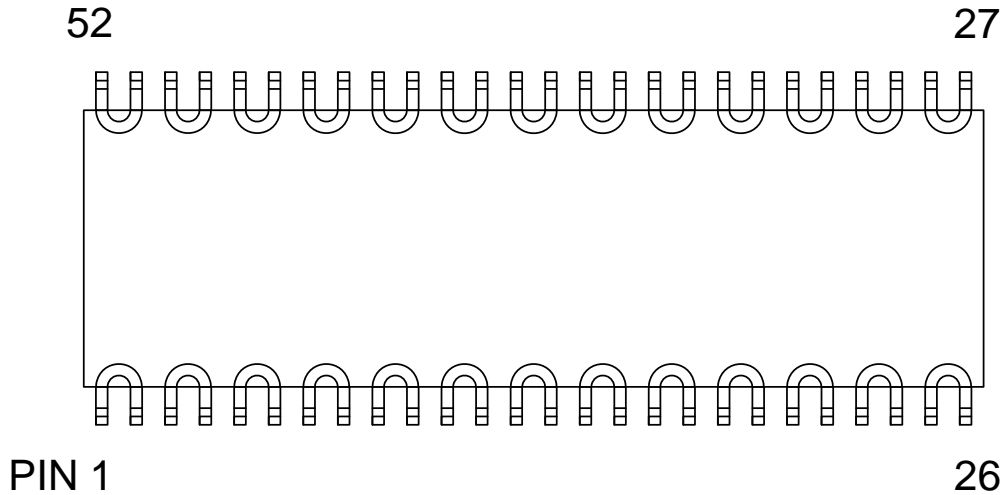

# SDIP52 DAISY CHAIN TOP VIEW (INTERNAL CONNECTIONS)

DAISY CHAIN NET LIST					
PINS	PINS	PINS	PINS	PINS	PINS
1 ~ 2	11 ~ 12	21 ~ 22	31 ~ 32	41 ~ 42	51 ~ 52
3 ~ 4	13 ~ 14	23 ~ 24	33 ~ 34	43 ~ 44	
5 ~ 6	15 ~ 16	25 ~ 26	35 ~ 36	45 ~ 46	
7 ~ 8	17 ~ 18	27 ~ 28	37 ~ 38	47 ~ 48	
9 ~ 10	19 ~ 20	29 ~ 30	39 ~ 40	49 ~ 50	

**NOTES:**

1. DAISY CHAIN WIRE BONDED TO INTERNAL PADS.
2. SEE NET LIST FOR CONNECTIONS BETWEEN PINS.
3. DRAWING NOT TO SCALE.

<b>TopLine®</b>			
TITLE      52L DAISY CHAIN PIN CONNECTIONS			
SCALE	SIZE A	DRAWING NO. 125220	REV A
DO NOT SCALE DRAWING			SHEET 1 OF 1