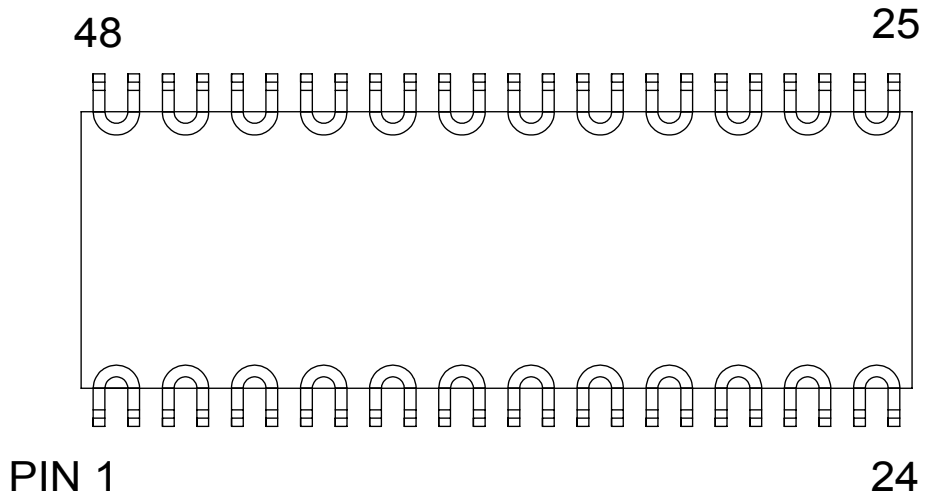

# QVSOP48 DAISY CHAIN TOP VIEW (INTERNAL CONNECTIONS)

DAISY CHAIN NET LIST				
PINS	PINS	PINS	PINS	PINS
1 ~ 2	11 ~ 12	21 ~ 22	31 ~ 32	41 ~ 42
3 ~ 4	13 ~ 14	23 ~ 24	33 ~ 34	43 ~ 44
5 ~ 6	15 ~ 16	25 ~ 26	35 ~ 36	45 ~ 46
7 ~ 8	17 ~ 18	27 ~ 28	37 ~ 38	47 ~ 48
9 ~ 10	19 ~ 20	29 ~ 30	39 ~ 40	

**NOTES:**

1. DAISY CHAIN WIRE BONDED TO INTERNAL PADS.
2. SEE NET LIST FOR CONNECTIONS BETWEEN PINS.
3. DRAWING NOT TO SCALE.

<b>TopLine®</b>			
TITLE		48L DAISY CHAIN PIN CONNECTIONS	
SCALE	SIZE A	DRAWING NO. 124812	REV A
DO NOT SCALE DRAWING			SHEET 1 OF 1