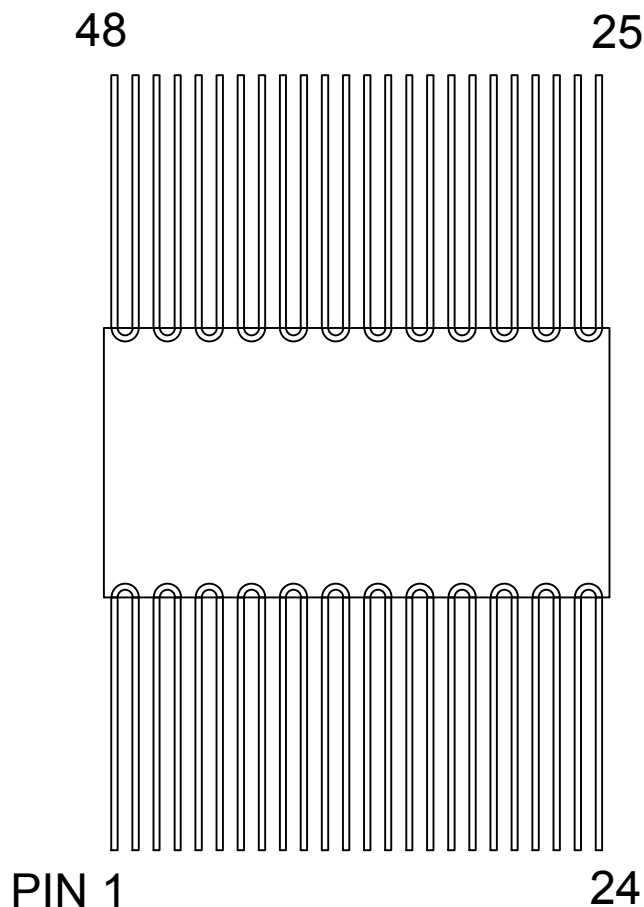

DAISY CHAIN TOP VIEW (INTERNAL CONNECTIONS)

DAISY CHAIN NET LIST				
PINS	PINS	PINS	PINS	PINS
1 ~ 2	11 ~ 12	21 ~ 22	31 ~ 32	41 ~ 42
3 ~ 4	13 ~ 14	23 ~ 24	33 ~ 34	43 ~ 44
5 ~ 6	15 ~ 16	25 ~ 26	35 ~ 36	45 ~ 46
7 ~ 8	17 ~ 18	27 ~ 28	37 ~ 38	47 ~ 48
9 ~ 10	19 ~ 20	29 ~ 30	39 ~ 40	

NOTES:

1. DAISY CHAIN WIRE BONDED TO INTERNAL PADS.
2. SEE NET LIST FOR CONNECTIONS BETWEEN PINS.
3. DRAWING NOT TO SCALE.

TopLine®			
TITLE		FP48 DAISY CHAIN PIN CONNECTIONS	
SCALE	SIZE	DRAWING NO.	REV
	A	124801	A
DO NOT SCALE DRAWING			SHEET 12 OF 15