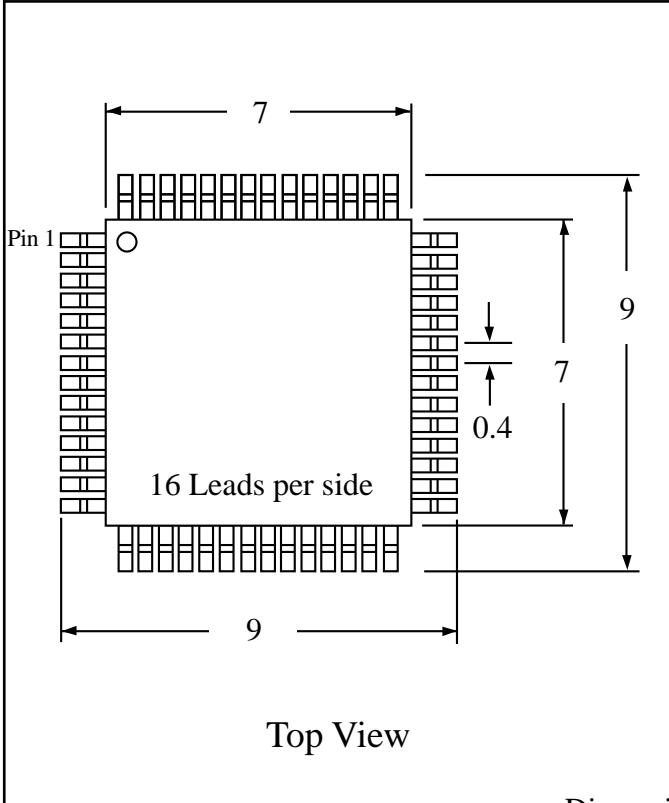

Part # **TQFP64T15.7-2.0**
 Leads **64** Pitch **0.4mm**
 Body Size **7mmSQ**

Dwg TQ64P4.pdf

TopLine™
 Tel 1-714-898-3830
 info@toplinedummy.com

Dimensions = mm