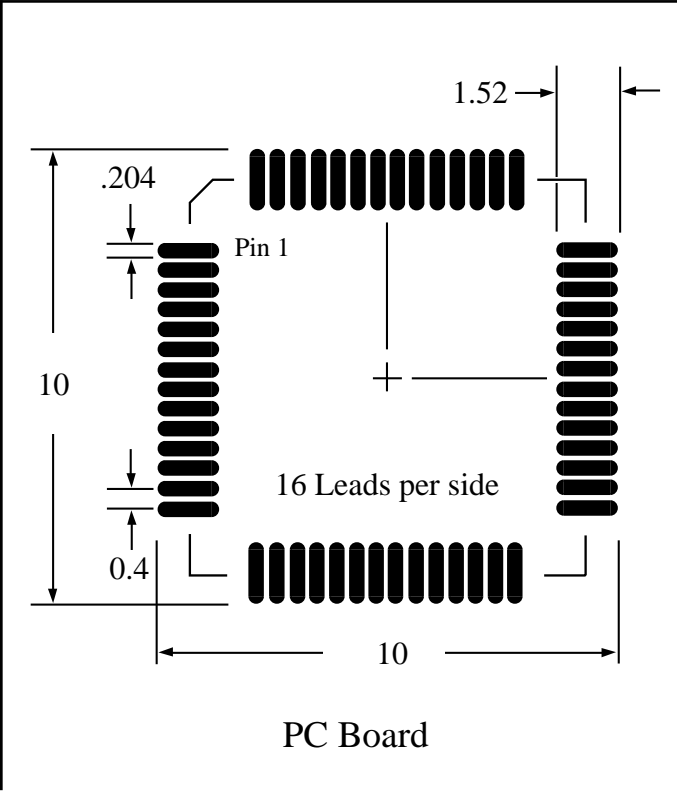

Part # **TQFP64T15.7-2.0**
 Leads **64** Pitch **0.4mm**
 Body Size **7mmSQ**

Dwg TQ64P4.pdf

TopLine™
 Tel 1-714-898-3830
 info@toplinedummy.com

Dimensions = mm