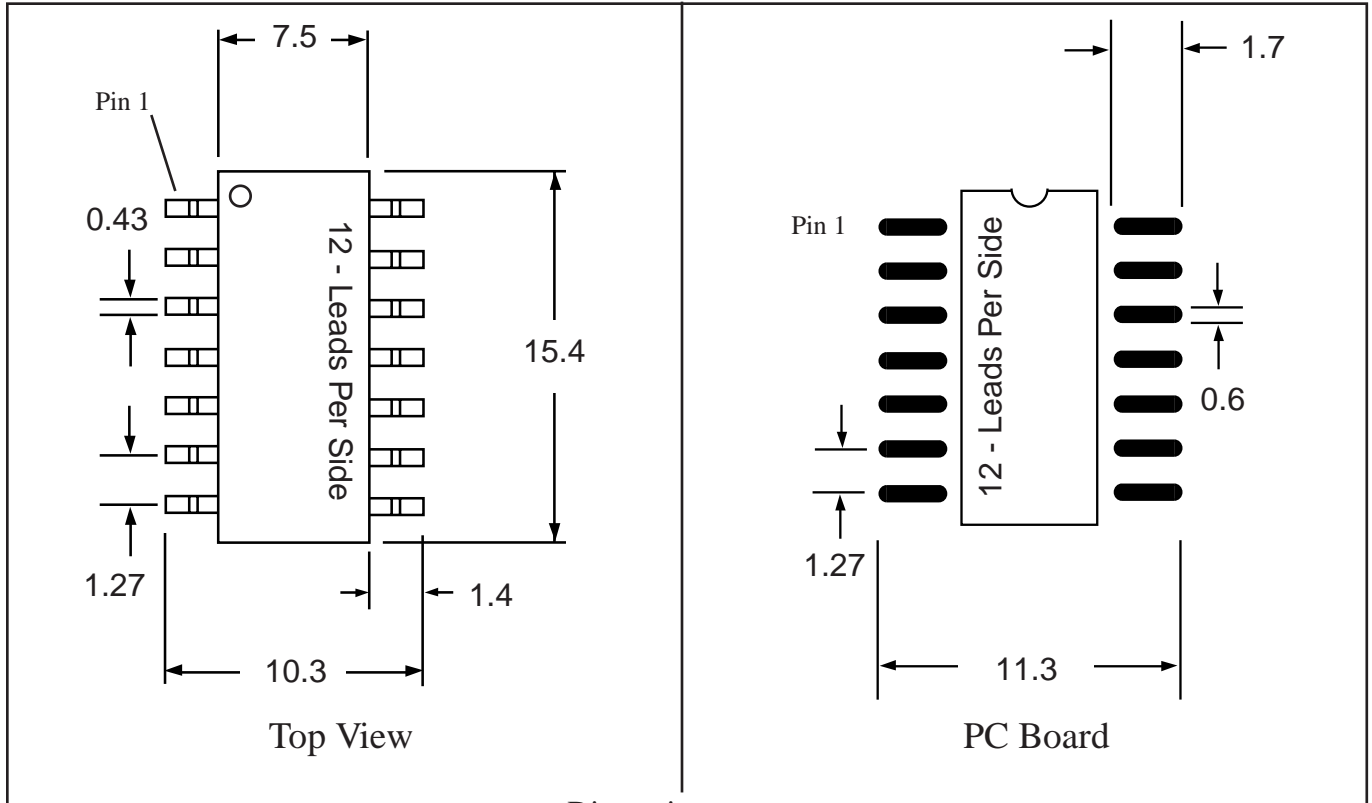

Part # **SOL24**

Leads **24** Pitch **1.27mm (.05")**

Body Size **300mil (7.5mm)**

TopLineTM

Tel 1-714-898-3830

info@topline.tv

Dimensions = mm