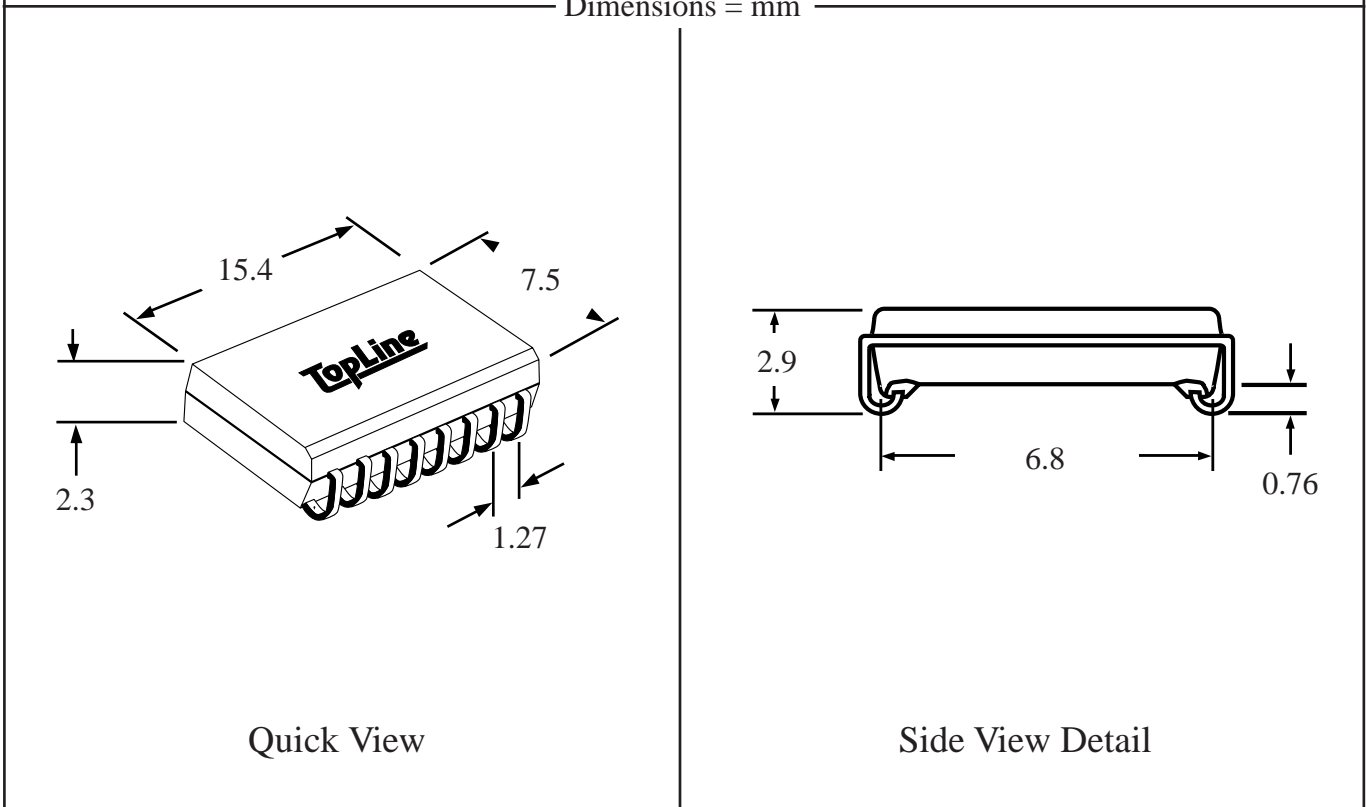

Part # SOLJ24

Leads 24 Pitch 1.27mm (.05")

Body Size 300mil (7.5mm)

Tel 1-714-898-3830

info@topline.tv

Top View

PC Board

Dimensions = mm

Quick View

Side View Detail