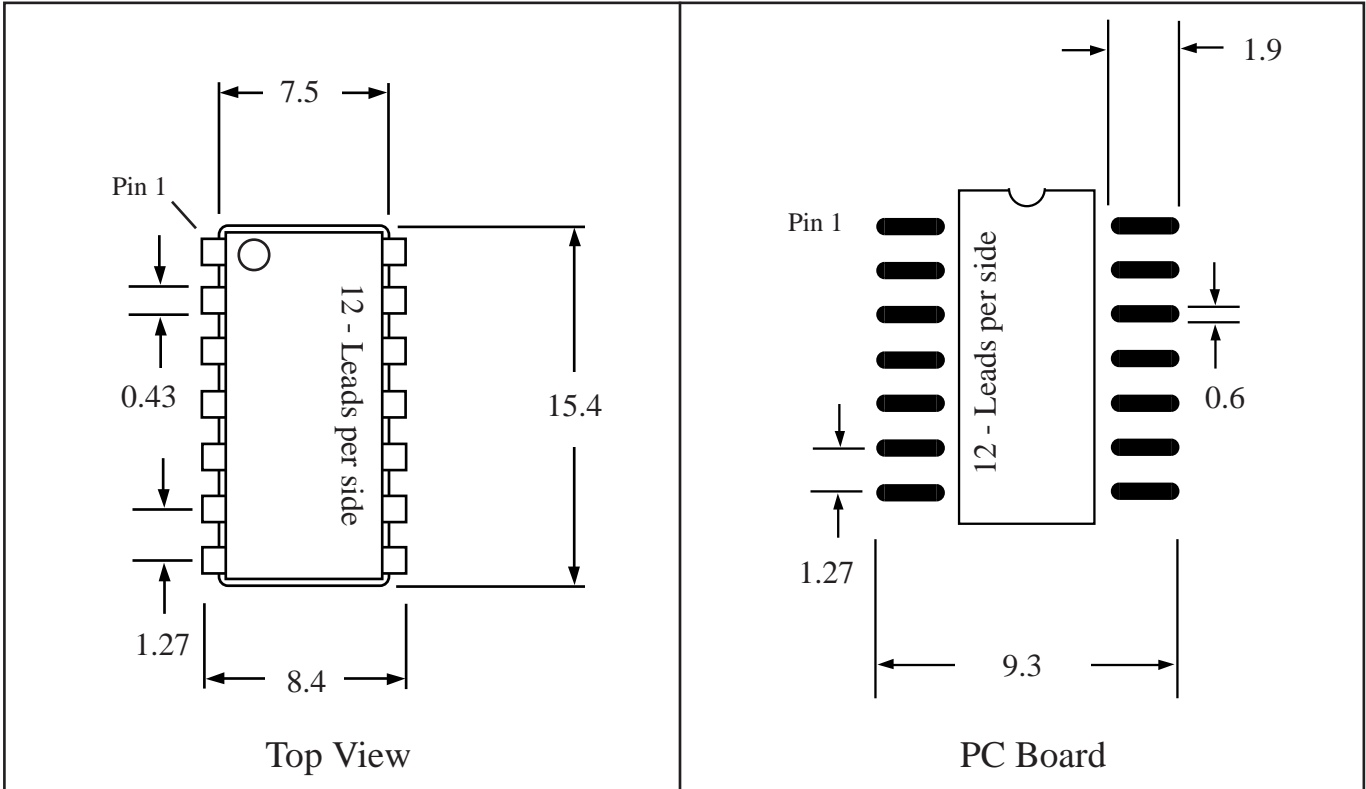

Part # SOLJ24

Leads 24 Pitch 1.27mm (.05")

Body Size 300mil (7.5mm)

Tel 1-714-898-3830

info@topline.tv

Top View

PC Board

Dimensions = mm

Quick View

Side View Detail