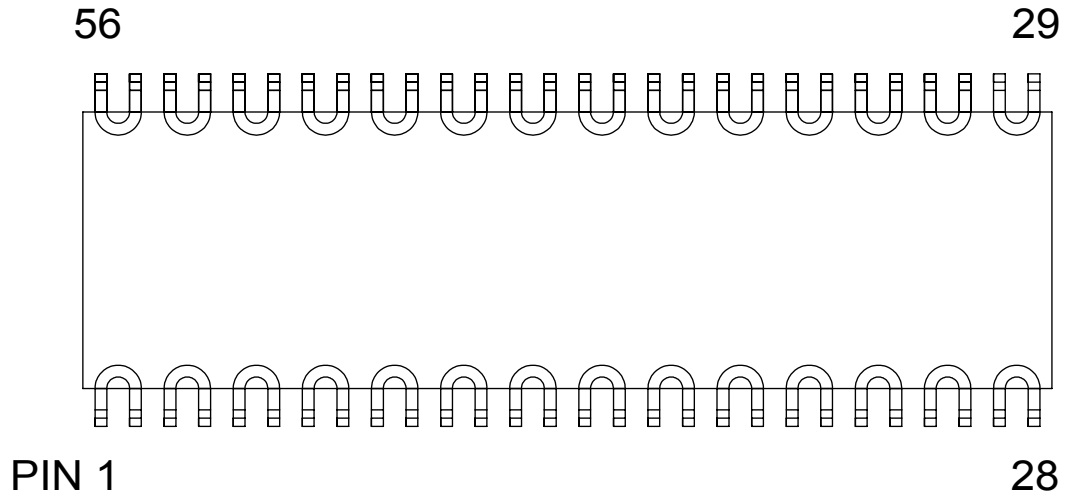

DAISY CHAIN TOP VIEW (INTERNAL CONNECTIONS)

DAISY CHAIN NET LIST					
PINS	PINS	PINS	PINS	PINS	PINS
1 ~ 2	11 ~ 12	21 ~ 22	31 ~ 32	41 ~ 42	51 ~ 52
3 ~ 4	13 ~ 14	23 ~ 24	33 ~ 34	43 ~ 44	53 ~ 54
5 ~ 6	15 ~ 16	25 ~ 26	35 ~ 36	45 ~ 46	55 ~ 56
7 ~ 8	17 ~ 18	27 ~ 28	37 ~ 38	47 ~ 48	
9 ~ 10	19 ~ 20	29 ~ 30	39 ~ 40	49 ~ 50	

NOTES:

1. DAISY CHAIN WIRE BONDED TO INTERNAL PADS.
2. SEE NET LIST FOR CONNECTIONS BETWEEN PINS.
3. DRAWING NOT TO SCALE.

TopLine®			
TITLE 56L DAISY CHAIN PIN CONNECTIONS			
SCALE	SIZE	DRAWING NO.	REV
	A	125606	A
DO NOT SCALE DRAWING			SHEET 1 OF 1