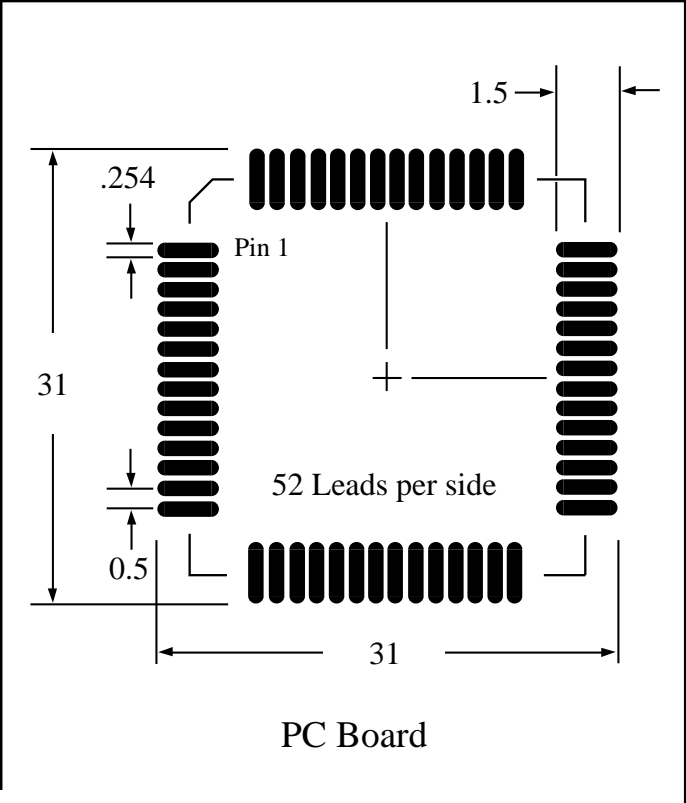

Part # **LQFP208T19.7**
 Leads **208** Pitch **0.5mm**
 Body Size **28mm SQ**

Available RoHS Pb-Free

Tel 1-800-776-9888
 info@topline.tv

Top View

PC Board

Dimensions = mm

Quick View

Side View Detail

Ordering Steps:

- Step 1: Select outline body thickness LQFP (1.4mm).
- Step 2: Choose packaging. Tray is standard. Tape and Reel is available.
- Step 3: Select plating requirements. RoHS Pb-Free or SnPb
- Step 4: Select options according to your application. See chart below.

Part Number Packaged in Tray (Standard)	Options				Applications					
	Plating	Daisy Chain	Dummy Die	Isolated Pins	Mounting Practice	Rework Solder Practice	Reflow Temperature Profiling	Continuity Test	Life Cycle Test	S.I.R. Test
LQFP208T19.7	SnPb	No	No	No	x	x				
LQFP208T19.7T	Pb-Free	No	No	No	x	x				
LQFP208T19.7-DE-D	SnPb	Yes	Yes	No	x	x	x	x	x	
LQFP208T19.7T-DE-D	Pb-Free	Yes	Yes	No	x	x	x	x	x	
LQFP208T19.7-ISO	SnPb	No	No	Yes	x	x	x			x
LQFP208T19.7T-ISO	Pb-Free	No	No	Yes	x	x	x			x

Part Number Packaged in Tape and Reel	Options				Applications					
	Plating	Daisy Chain	Dummy Die	Isolated Pins	Mounting Practice	Rework Solder Practice	Reflow Temperature Profiling	Continuity Test	Life Cycle Test	S.I.R. Test
LQFP208E13A19.7	SnPb	No	No	No	x	x				
LQFP208E13A19.7T	Pb-Free	No	No	No	x	x				
LQFP208E13A19.7-DE-D	SnPb	Yes	Yes	No	x	x	x	x	x	
LQFP208E13A19.7T-DE-D	Pb-Free	Yes	Yes	No	x	x	x	x	x	
LQFP208E13A19.7-ISO	SnPb	No	No	Yes	x	x	x			x
LQFP208E13A19.7T-ISO	Pb-Free	No	No	Yes	x	x	x			x