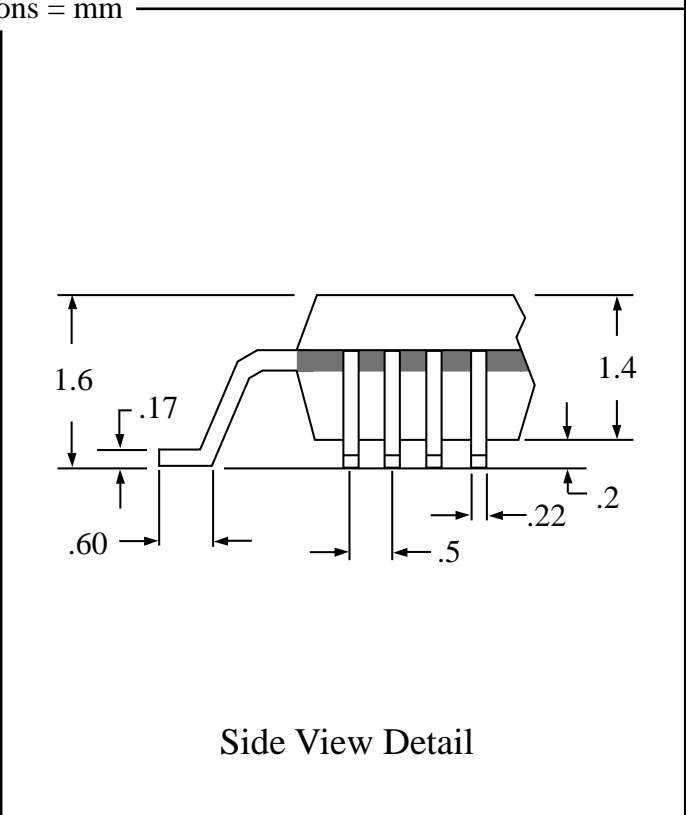

Part # **LQFP208T19.7**
 Leads **208** Pitch **0.5mm**
 Body Size **28mm SQ**

Available RoHS Pb-Free

Tel 1-800-776-9888
 info@topline.tv

Top View

PC Board

Dimensions = mm

Quick View

Side View Detail

Ordering Steps:

- Step 1: Select outline body thickness LQFP (1.4mm).
- Step 2: Choose packaging. Tray is standard. Tape and Reel is available.
- Step 3: Select plating requirements. RoHS Pb-Free or SnPb
- Step 4: Select options according to your application. See chart below.