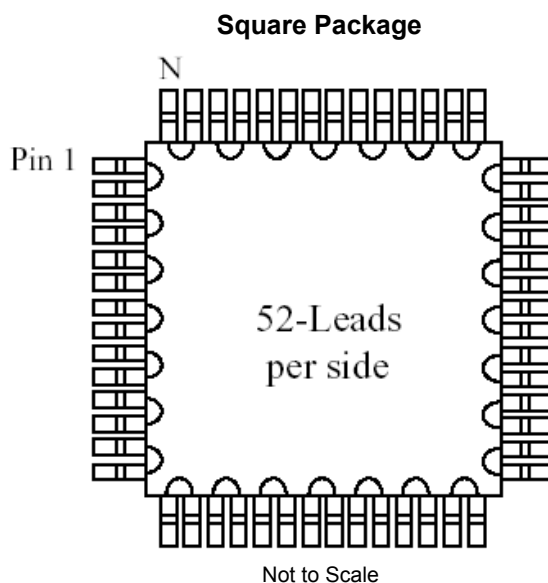

Daisy Chain LQFP208 and QFP208

Daisy Chain Net List LQFP208 and QFP208

Net List	
From Pin	To Pin
1	2
3	4
5	6
7	8
9	10
11	12
13	14
15	16
17	18
19	20
21	22
23	24
25	26
27	28
29	30
31	32
33	34
35	36
37	38
39	40
41	42

Net List	
From Pin	To Pin
43	44
45	46
47	48
49	50
51	52
53	54
55	56
57	58
59	60
61	62
63	64
65	66
67	68
69	70
71	72
73	74
75	76
77	78
79	80
81	82
83	84

Net List	
From Pin	To Pin
85	86
87	88
89	90
91	92
93	94
95	96
97	98
99	100
101	102
103	104
105	106
107	108
109	110
111	112
113	114
115	116
117	118
119	120
121	122
123	124
125	126

Net List	
From Pin	To Pin
127	128
129	130
131	132
133	134
135	136
137	138
139	140
141	142
143	144
145	146
147	148
149	150
151	152
153	154
155	156
157	158
159	160
161	162
163	164
165	166
167	168

Net List	
From Pin	To Pin
169	170
171	172
173	174
175	176
177	178
179	180
181	182
183	184
185	186
187	188
189	190
191	192
193	194
195	196
197	198
199	200
201	202
203	204
205	206
207	208

Visit www.TopLine.tv or email info@TopLine.tv for applications assistance.