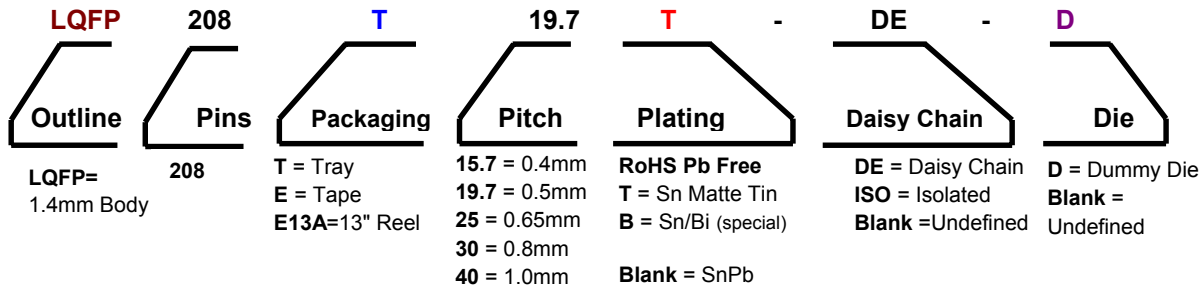

Part # **LQFP208T19.7**
 Leads **208** Pitch **0.5mm**
 Body Size **28mm SQ**

Available RoHS Pb-Free

Tel 1-800-776-9888
 info@topline.tv

Top View

PC Board

Dimensions = mm

Quick View

Side View Detail

Ordering Steps:

- Step 1: Select outline body thickness LQFP (1.4mm).
- Step 2: Choose packaging. Tray is standard. Tape and Reel is available.
- Step 3: Select plating requirements. RoHS Pb-Free or SnPb
- Step 4: Select options according to your application. See chart below.

Part Number Packaged in Tray (Standard)	Options				Applications					
	Plating	Daisy Chain	Dummy Die	Isolated Pins	Mounting Practice	Rework Solder Practice	Reflow Temperature Profiling	Continuity Test	Life Cycle Test	S.I.R. Test
LQFP208T19.7	SnPb	No	No	No	x	x				
LQFP208T19.7T	Pb-Free	No	No	No	x	x				
LQFP208T19.7-DE-D	SnPb	Yes	Yes	No	x	x	x	x	x	
LQFP208T19.7T-DE-D	Pb-Free	Yes	Yes	No	x	x	x	x	x	
LQFP208T19.7-ISO	SnPb	No	No	Yes	x	x	x			x
LQFP208T19.7T-ISO	Pb-Free	No	No	Yes	x	x	x			x