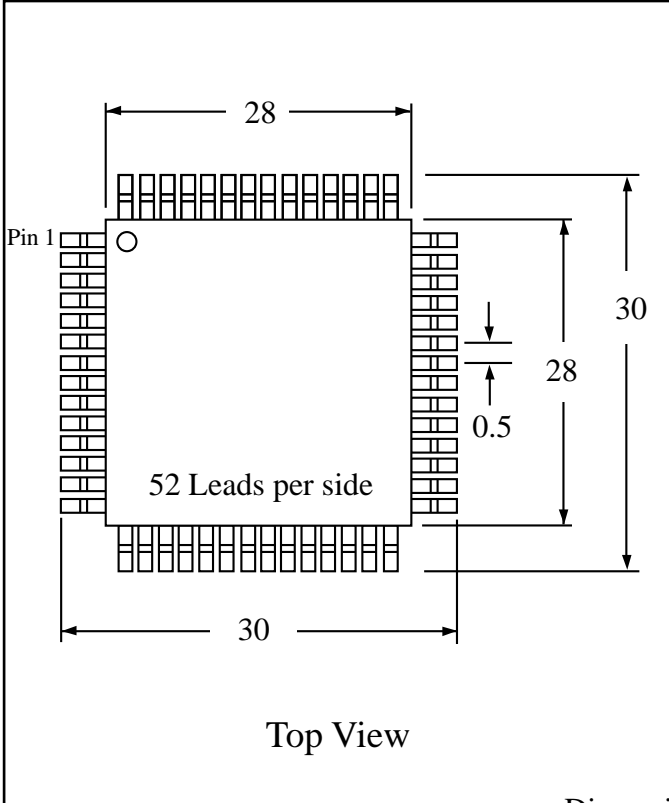

Part # **LQFP208T19.7**
 Leads **208** Pitch **0.5mm**
 Body Size **28mm SQ**

Available RoHS Pb-Free

Tel 1-800-776-9888
 info@topline.tv

Top View

PC Board

Dimensions = mm

Quick View

Side View Detail

Ordering Steps:

- Step 1: Select outline body thickness LQFP (1.4mm).
- Step 2: Choose packaging. Tray is standard. Tape and Reel is available.
- Step 3: Select plating requirements. RoHS Pb-Free or SnPb
- Step 4: Select options according to your application. See chart below.