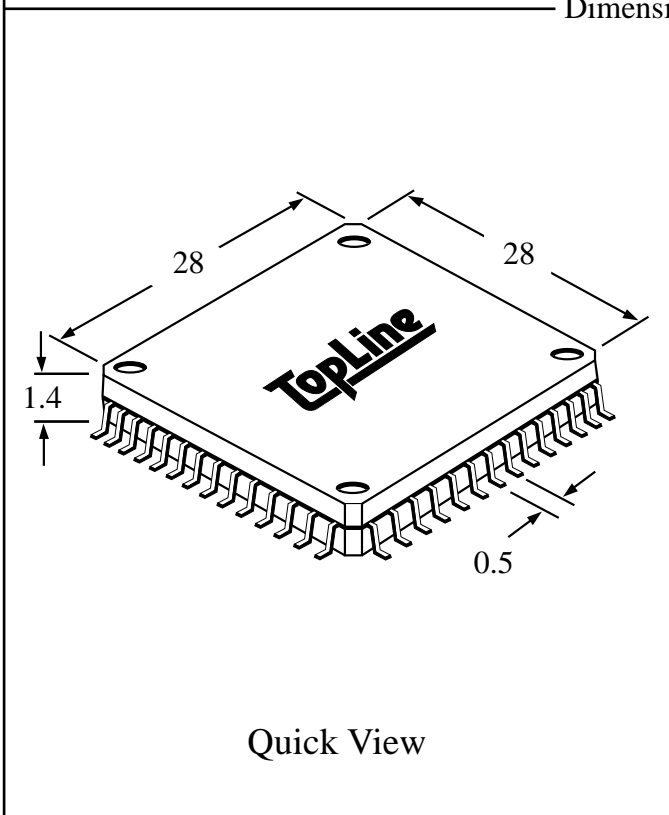

Part # **LQFP208T19.7**
 Leads **208** Pitch **0.5mm**
 Body Size **28mm SQ**

Available RoHS Pb-Free

Tel 1-800-776-9888
 info@topline.tv

Top View

PC Board

Dimensions = mm

Quick View

Side View Detail

Ordering Steps:

- Step 1: Select outline body thickness LQFP (1.4mm).
- Step 2: Choose packaging. Tray is standard. Tape and Reel is available.
- Step 3: Select plating requirements. RoHS Pb-Free or SnPb
- Step 4: Select options according to your application. See chart below.