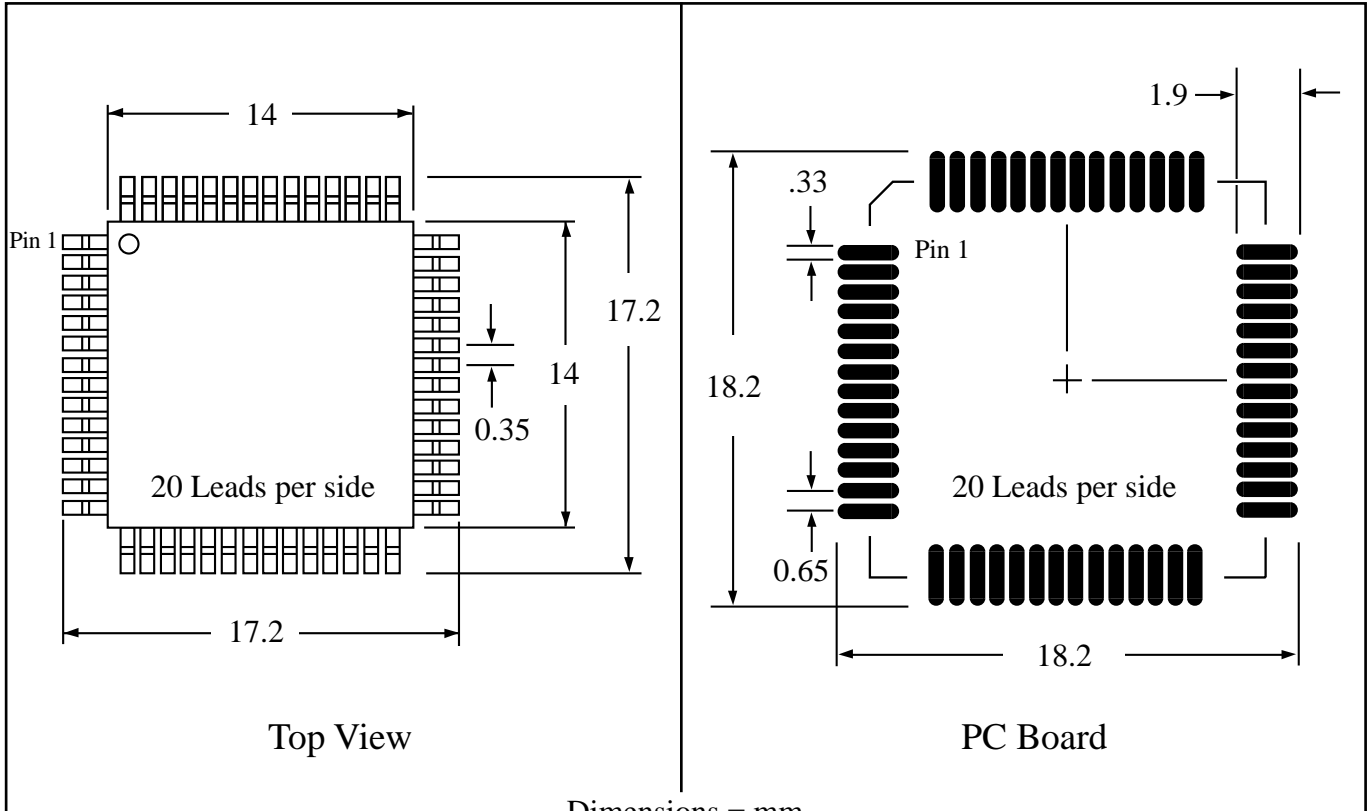

Part # **QFP80T25-3.2-2.7H**
 Leads **80** Pitch **0.56mm**
 Body Size **14mmSQ**

TopLine™
 Tel 1-714-898-3830
 info@toplinedummy.com

Dwg Q80P632H.pdf

Dimensions = mm