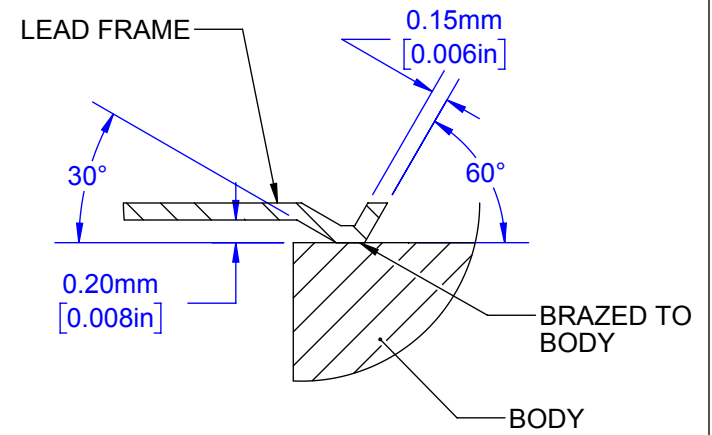

# G97 HCB 5!5

- Notes: (Unless Otherwise Specified).
- 1) DIMENSIONS: MM [INCH].
  - 2) KOVAR FLAT LEADS ON CERAMIC.
  - 3) ALL EXPOSED METAL GOLD PLATED (Au).
  - 4) PLATING Ni 50~350 micro-inch Au 60 micro-inch MIN.

TOP VIEW

79FEI 58' @ 58' : F5A9

DETAIL G  
SCALE 15 : 1

SECTION F-F

**TopLine**<sup>®</sup>

TITLE CERQUAD164F25  
164 PIN 0.635mm PITCH

SCALE	SIZE	DRAWING NO.	REV
2:1	A	131640	B

DO NOT SCALE DRAWING

79FEI 58 @ 58 : F5A9

DETAIL G  
SCALE 15 : 1

SECTION H-H

<b>TopLine®</b>			
TITLE CERQUAD164F25 164 PIN 0.635mm PITCH			
SCALE 2:1	SIZE A	DRAWING NO. 131640	REV B
DO NOT SCALE DRAWING			SHEET 4 OF 6

79FEI 58%(  
AC89@  
HCD

**TopLine®**

TITLE CERQUAD164F25  
164 PIN 0.635mm PITCH

SCALE 2.5:1	SIZE A	DRAWING NO. 131640	REV B
----------------	-----------	-----------------------	----------

DO NOT SCALE DRAWING

SHEET5 OF 6

79FEI 58%(  
AC89@  
6CHCA