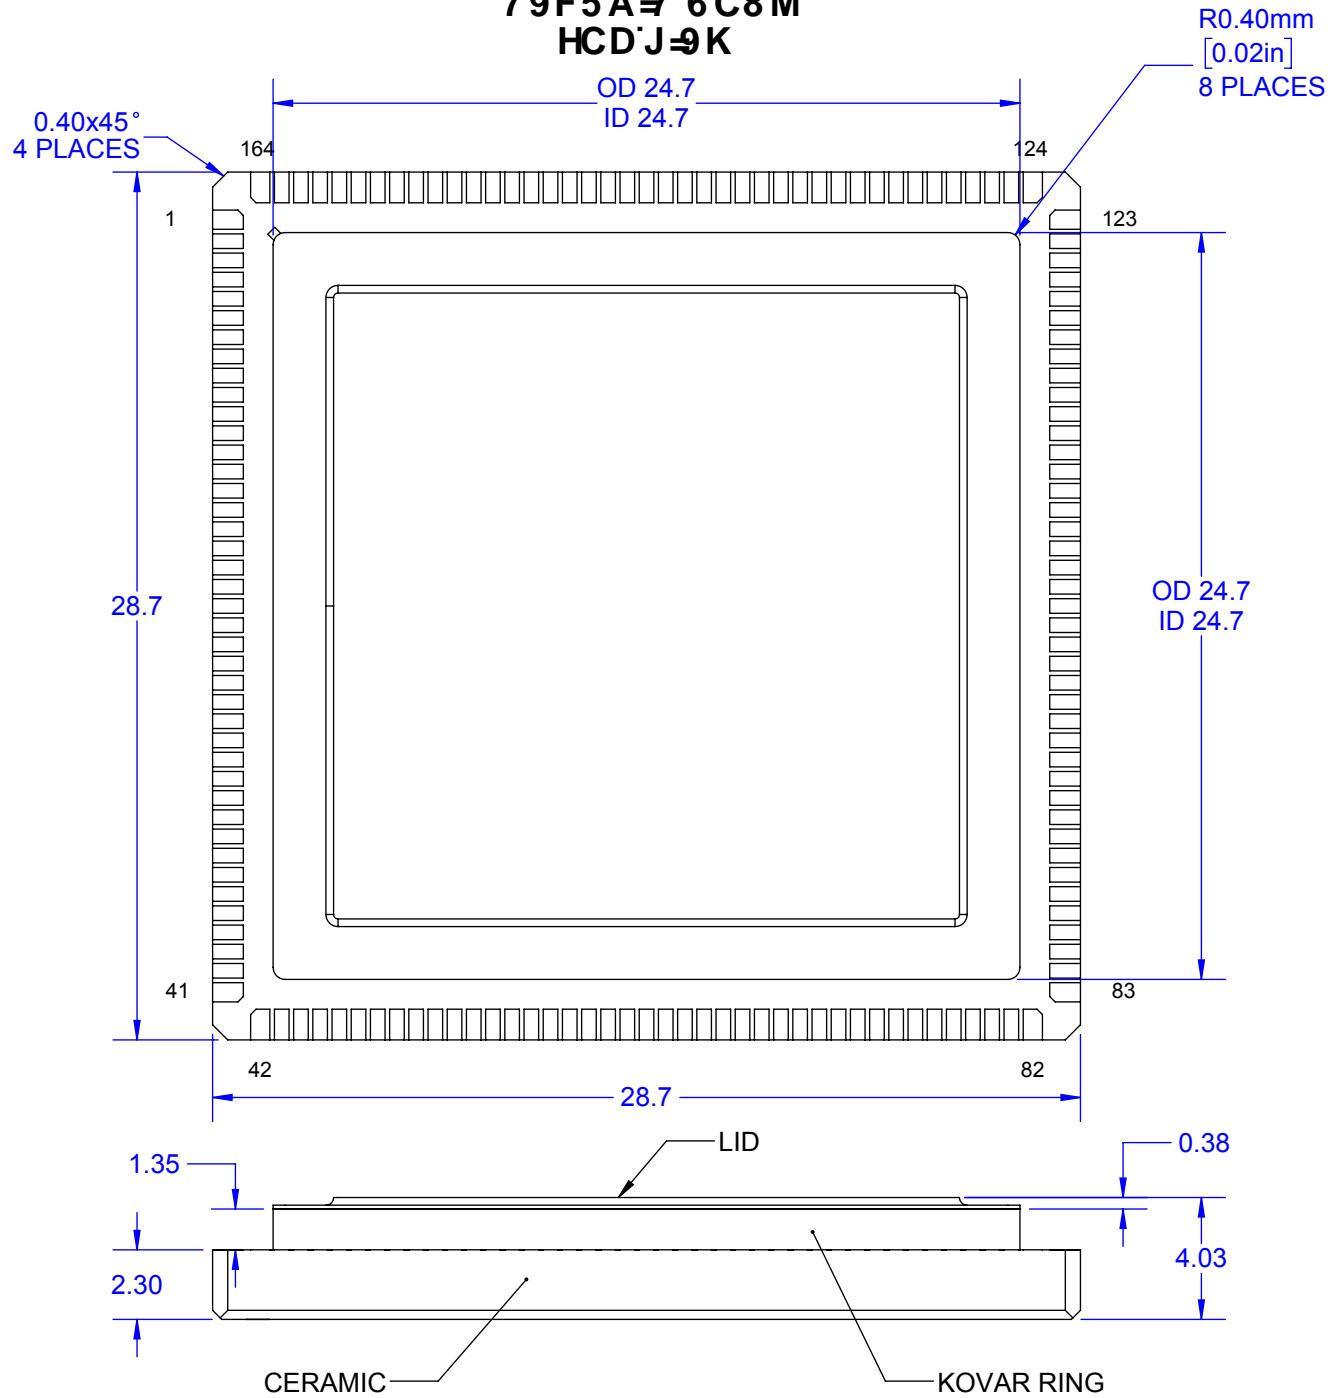

79FEI 58% (
79F5A76C8M
HCDJ9K

TopLine®			
TITLE CERQUAD164F25 164 PIN 0.635mm PITCH			
SCALE 4:1	SIZE A	DRAWING NO. 131640	REV A
DO NOT SCALE DRAWING		SHEET 3 OF 6