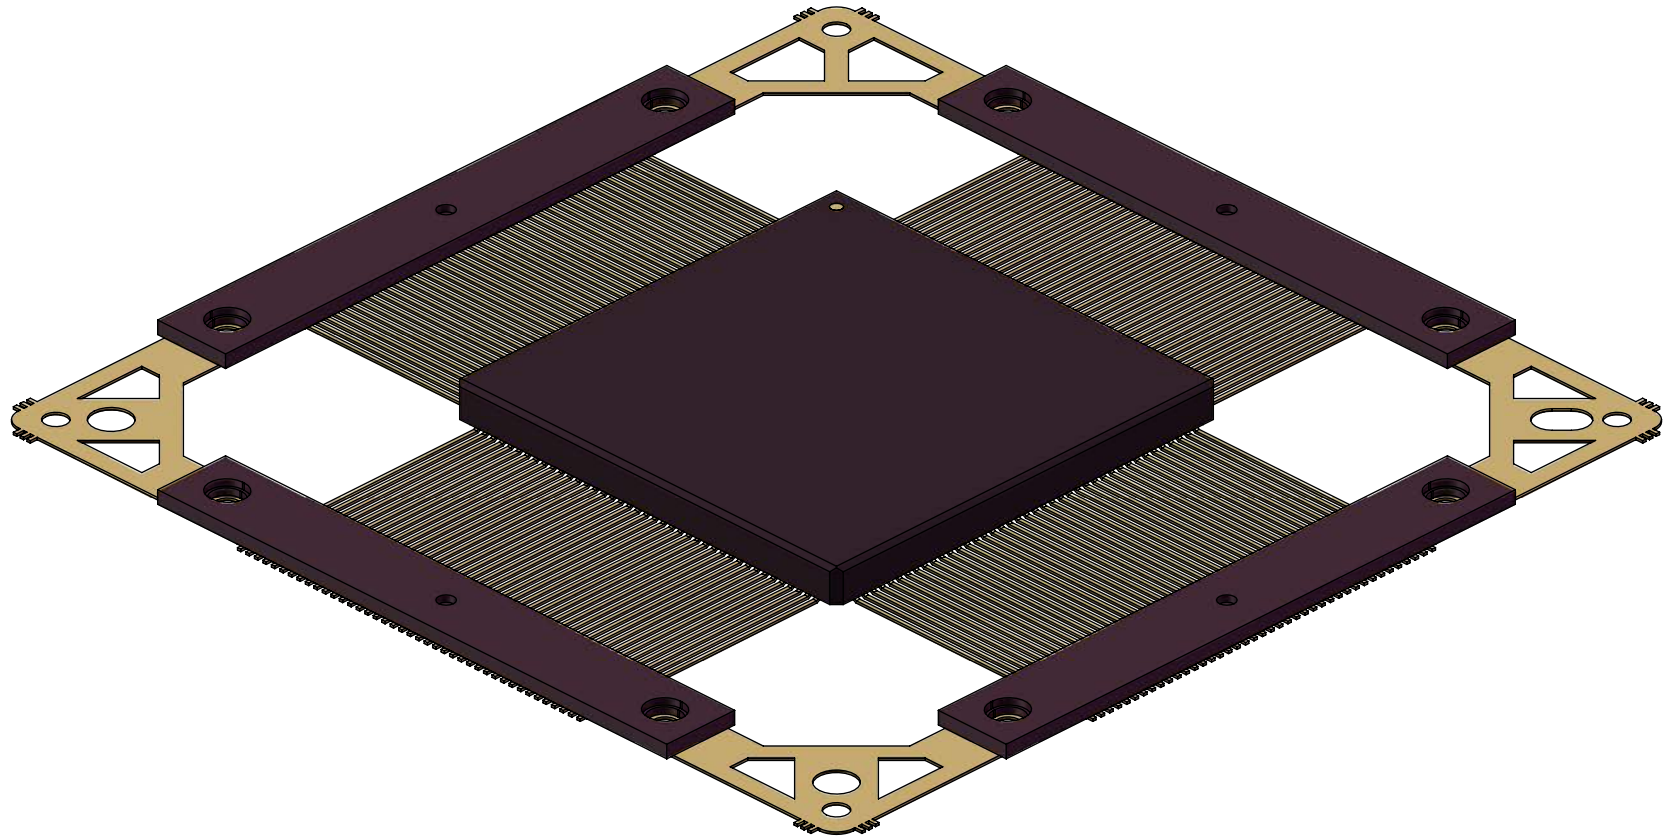

SHEET 4 OF 6

79FEI 58%(
AC89@
HCD

TopLine[®]

TITLE CERQUAD164F25
164 PIN 0.635mm PITCH

SCALE 2.5:1	SIZE A	DRAWING NO. 131640	REV A
----------------	-----------	-----------------------	----------

DO NOT SCALE DRAWING