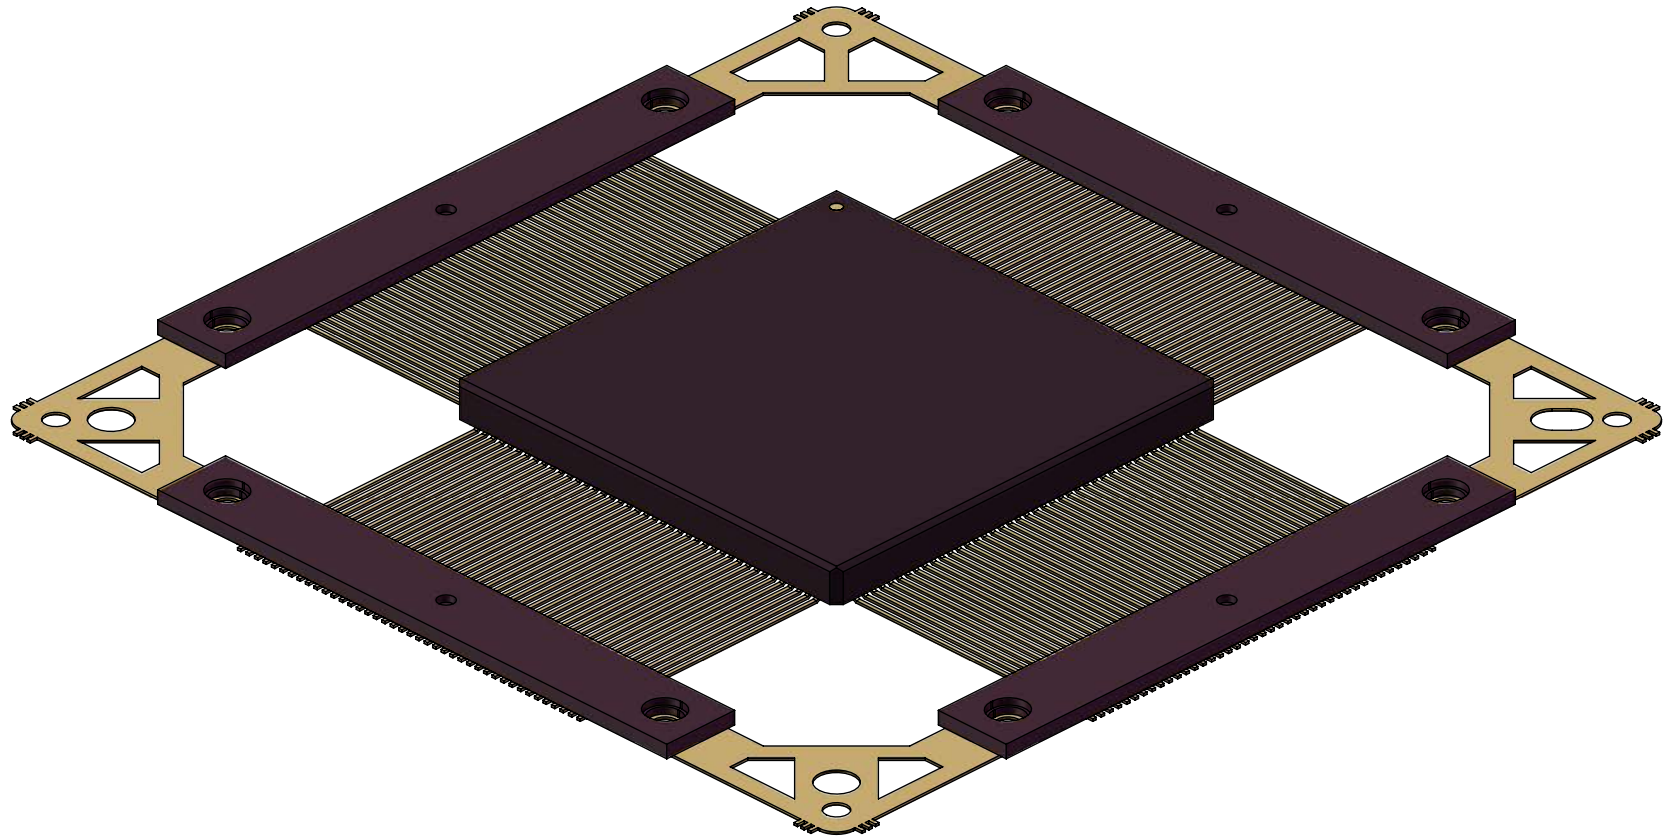

**TopLine®**

TITLE CERQUAD164F25  
164 PIN 0.635mm PITCH

SCALE 2.5:1	SIZE A	DRAWING NO. 131640	REV B
----------------	-----------	-----------------------	----------

DO NOT SCALE DRAWING

SHEET5 OF 6

79FEI 58%(  
AC89@  
6CHCA