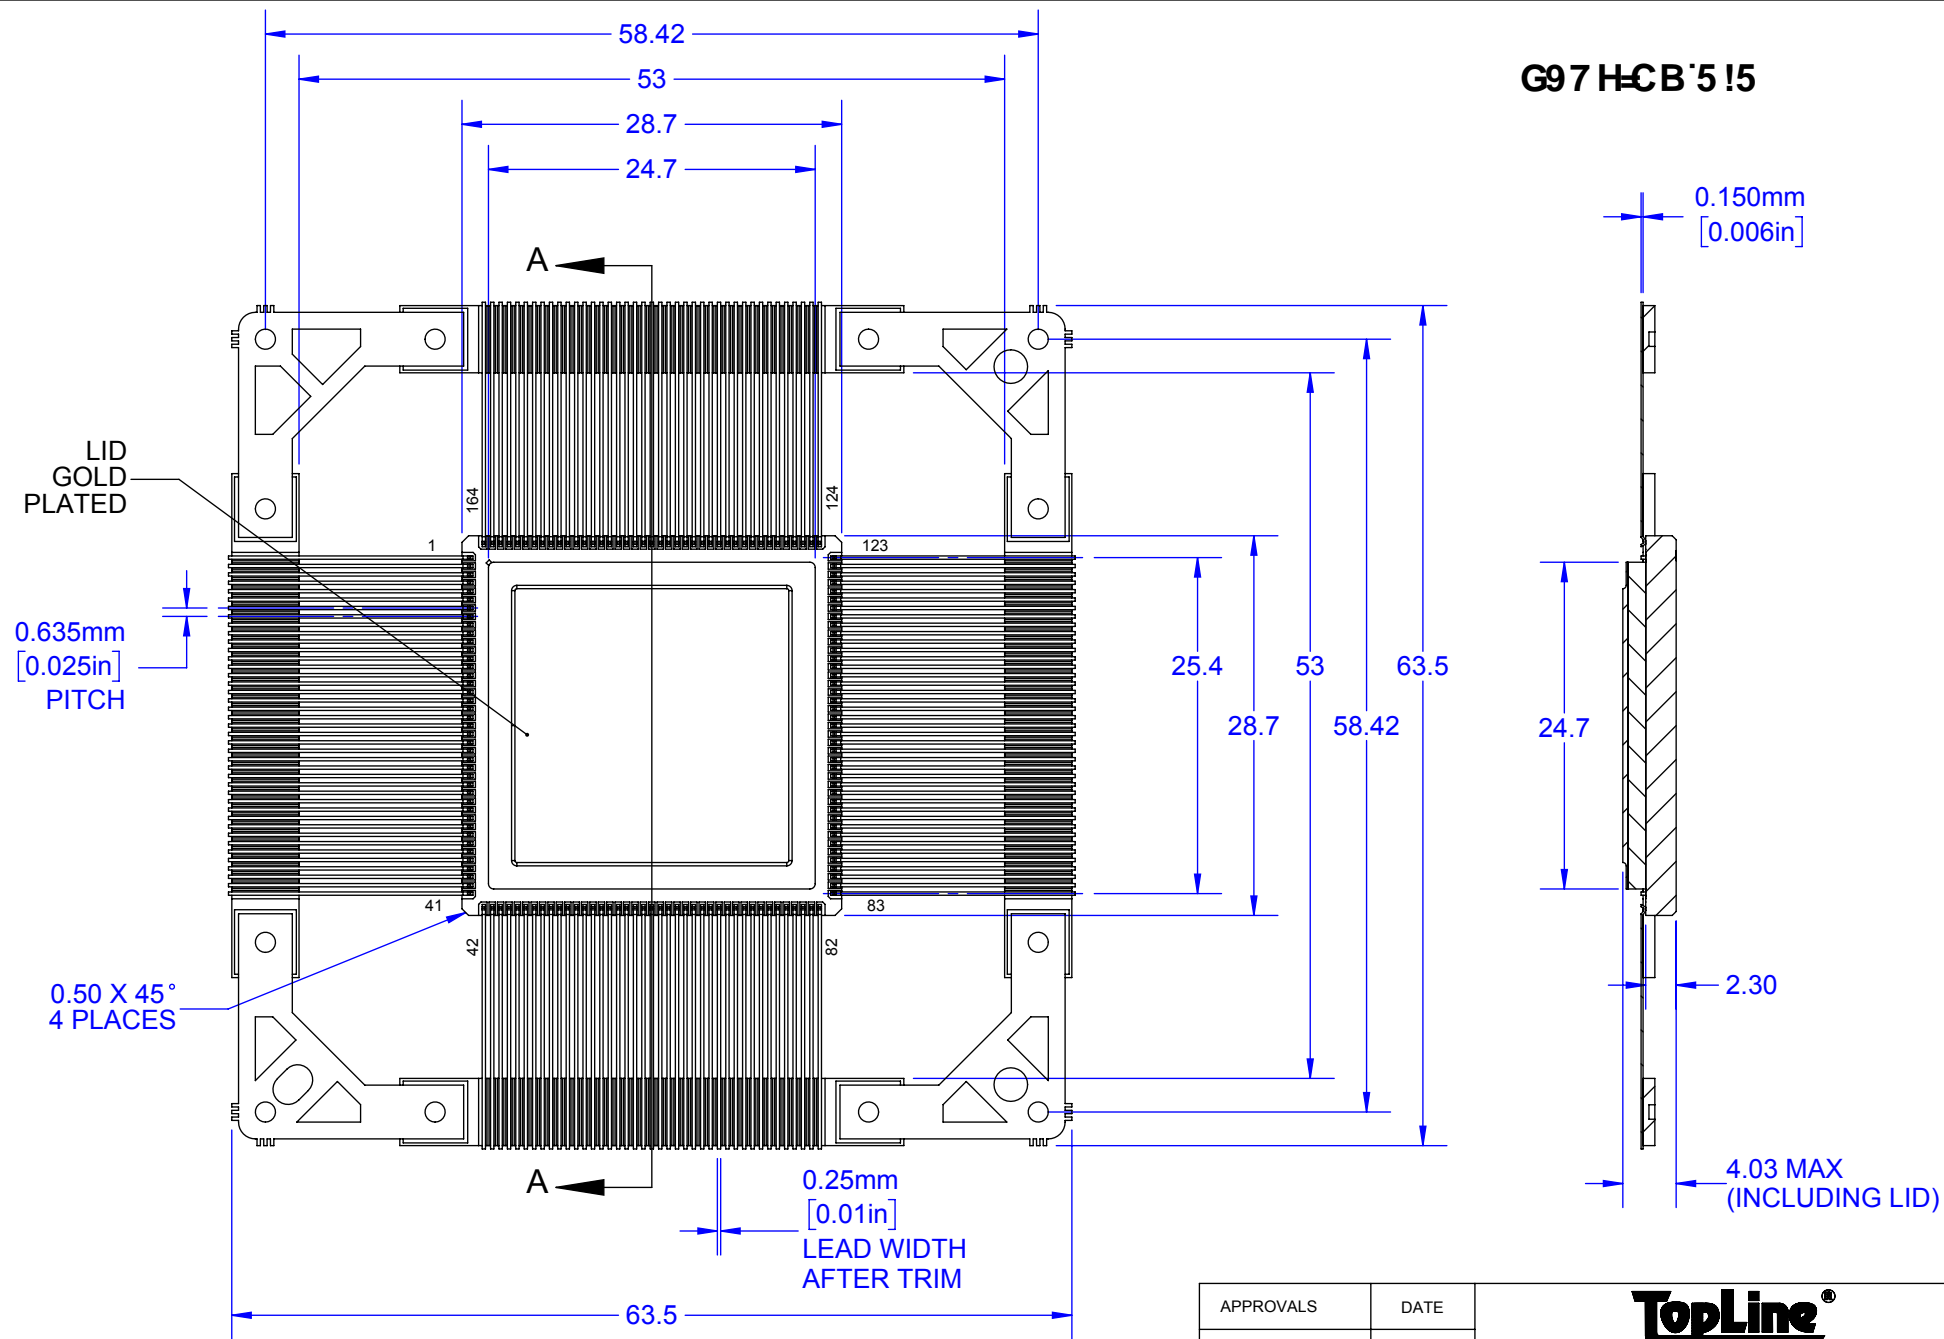

G97 HCB 5!5

- Notes: (Unless Otherwise Specified).
- 1) DIMENSIONS: MM [INCH].
 - 2) KOVAR FLAT LEADS ON CERAMIC.
 - 3) ALL EXPOSED METAL GOLD PLATED (Au).
 - 4) PLATING Ni 50~350 micro-inch Au 60 micro-inch MIN.

APPROVALS	DATE	TopLine®			
DRAWN T.Au	9/8/2020				
ENG M. Hart	9/8/2020	TITLE CERQUAD164F25 164 PIN 0.635mm PITCH			
MFG		SCALE	SIZE	DRAWING NO.	REV
QA		1.75:1	A	131640	A
CUST		DO NOT SCALE DRAWING			SHEET 1 OF 6
REVISED					

TOP VIEW

79FEI 58' @ 58': F5A9

DETAIL G
SCALE 15 : 1

SECTION F-F

TopLine[®]

TITLE CERQUAD164F25
164 PIN 0.635mm PITCH

SCALE	SIZE	DRAWING NO.	REV
2:1	A	131640	A

DO NOT SCALE DRAWING

DETAIL G
SCALE 15 : 1

SECTION H-H

TopLine[®]

TITLE CERQUAD164F25
164 PIN 0.635mm PITCH

SCALE 2:1	SIZE A	DRAWING NO. 131640	REV A
--------------	-----------	-----------------------	----------

DO NOT SCALE DRAWING