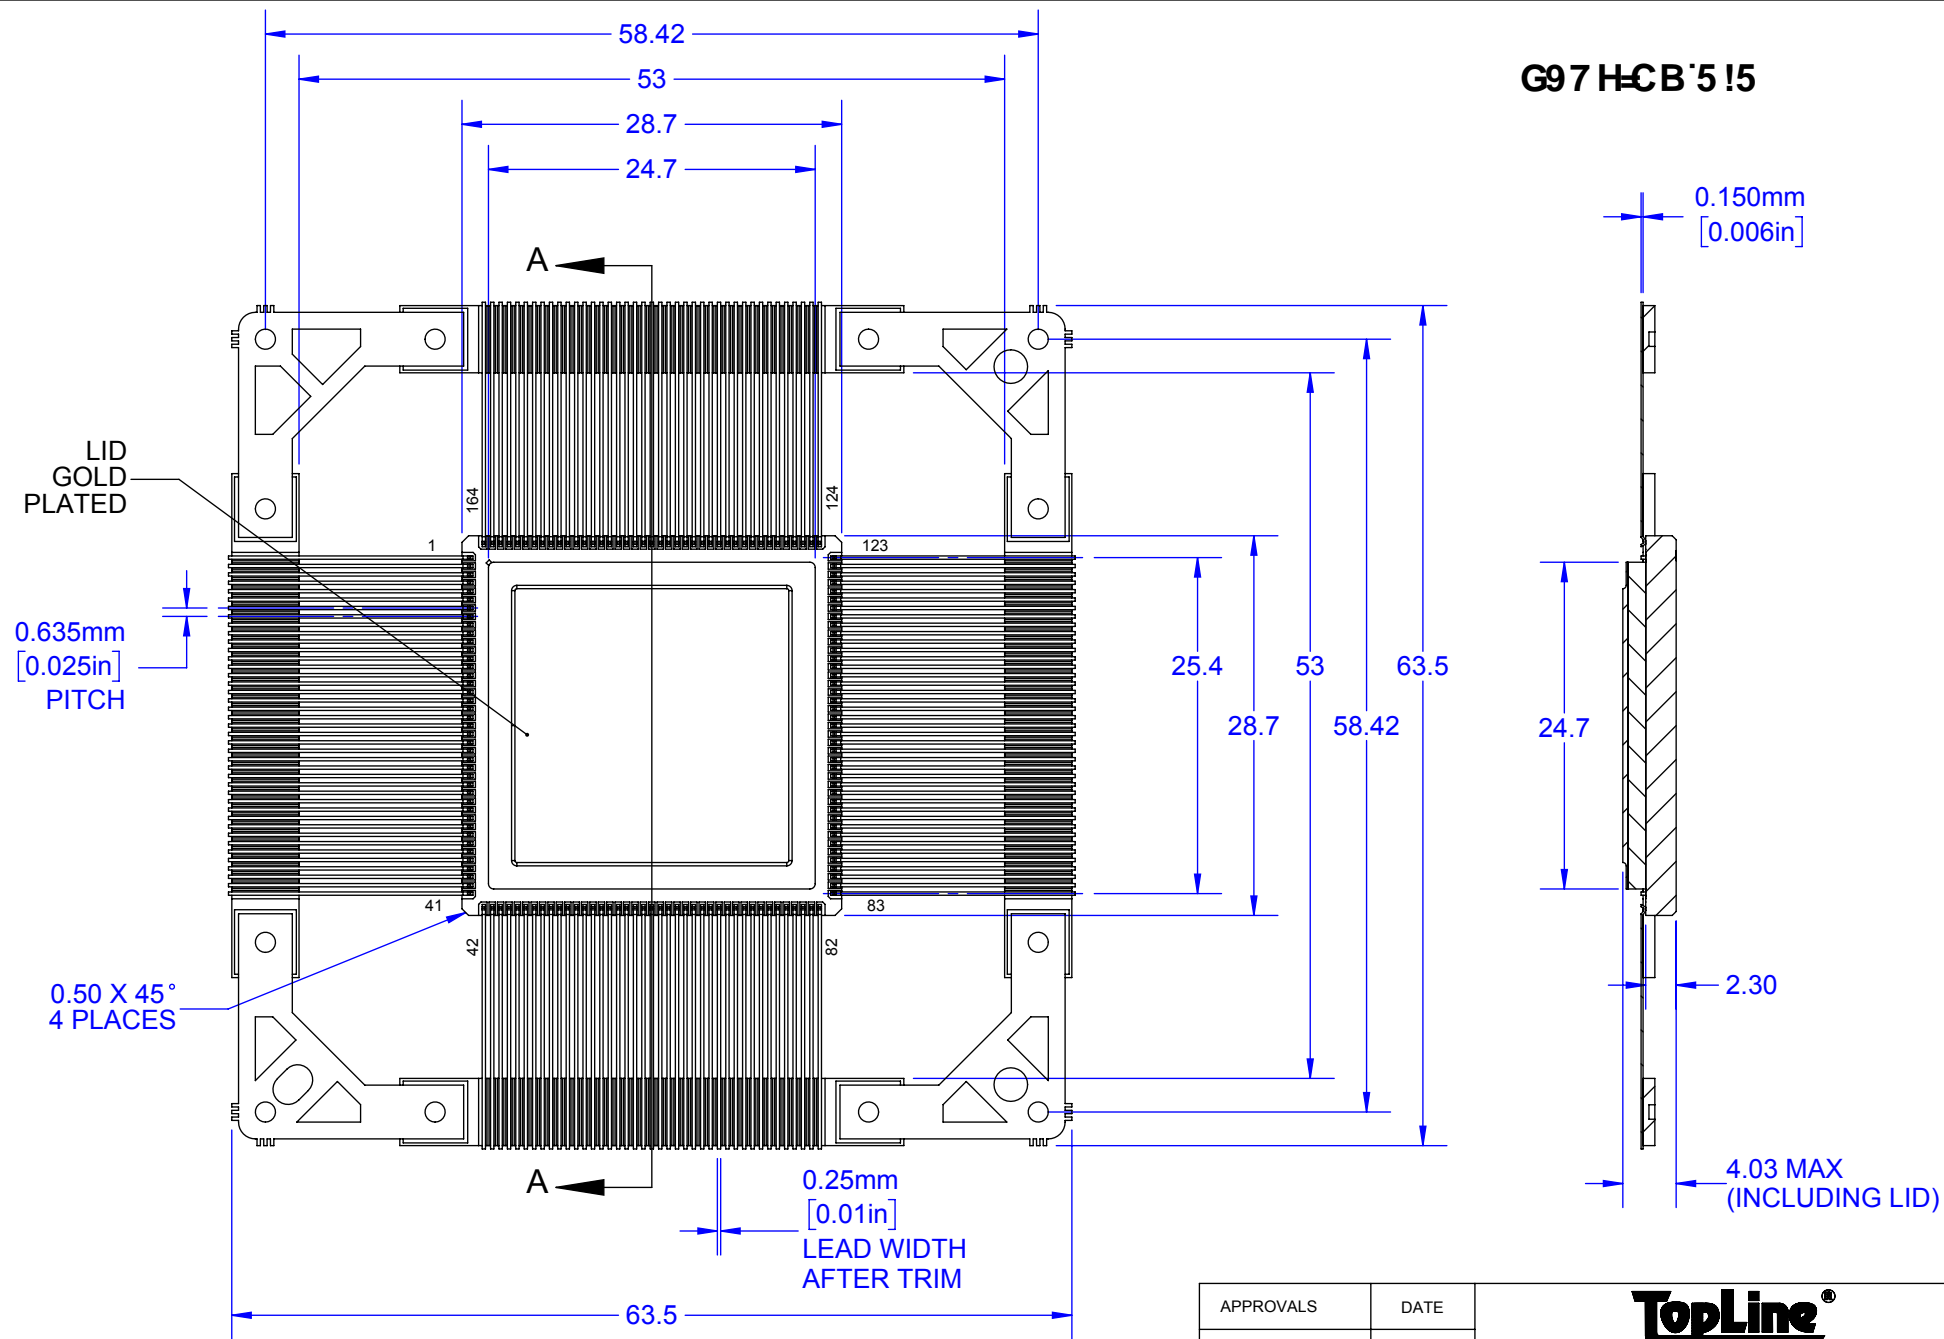

# G97 HCB 5!5

- Notes: (Unless Otherwise Specified).
- 1) DIMENSIONS: MM [INCH].
  - 2) KOVAR FLAT LEADS ON CERAMIC.
  - 3) ALL EXPOSED METAL GOLD PLATED (Au).
  - 4) PLATING Ni 50~350 micro-inch Au 60 micro-inch MIN.

TOP VIEW

79FEI 58' @ 58' : F5A9

DETAIL G  
SCALE 15 : 1

SECTION F-F

**TopLine**<sup>®</sup>

TITLE CERQUAD164F25  
164 PIN 0.635mm PITCH

SCALE	SIZE	DRAWING NO.	REV
2:1	A	131640	B

DO NOT SCALE DRAWING

79FEI 58 @ 58 : F5A9

DETAIL G  
SCALE 15 : 1

SECTION H-H

<b>TopLine®</b>			
TITLE CERQUAD164F25 164 PIN 0.635mm PITCH			
SCALE 2:1	SIZE A	DRAWING NO. 131640	REV B
DO NOT SCALE DRAWING			SHEET 4 OF 6

79FEI 58%(  
AC89@  
HCD

**TopLine®**

TITLE CERQUAD164F25  
164 PIN 0.635mm PITCH

SCALE 2.5:1	SIZE A	DRAWING NO. 131640	REV B
----------------	-----------	-----------------------	----------

DO NOT SCALE DRAWING

SHEET5 OF 6

79FEI 58%(  
AC89@  
6CHCA