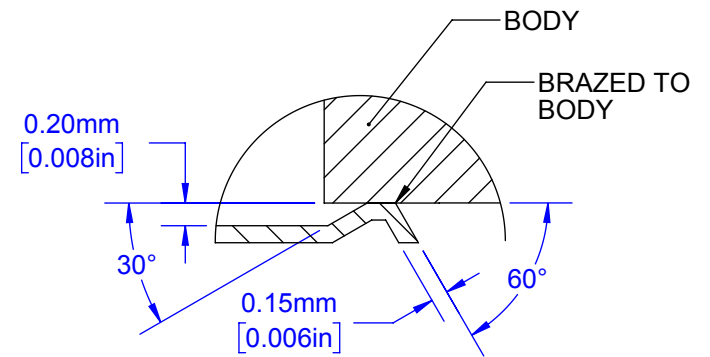

TOP VIEW

79FEI 58' @ 58': F5A9

DETAIL G
SCALE 15 : 1

SECTION F-F

TopLine[®]

TITLE CERQUAD164F25
164 PIN 0.635mm PITCH

SCALE	SIZE	DRAWING NO.	REV
2:1	A	131640	A

DO NOT SCALE DRAWING

SHEET 2 OF 6

79FEI 58% (
 79F5A76C8M
 HCDJ9K

TopLine®			
TITLE CERQUAD164F25 164 PIN 0.635mm PITCH			
SCALE 4:1	SIZE A	DRAWING NO. 131640	REV A
DO NOT SCALE DRAWING		SHEET 3 OF 6	

6 CHHCA J-K

79FEI 58 @ 58 : F5A9

DETAIL G
SCALE 15 : 1

SECTION H-H

TopLine[®]

TITLE CERQUAD164F25
164 PIN 0.635mm PITCH

SCALE 2:1	SIZE A	DRAWING NO. 131640	REV A
--------------	-----------	-----------------------	----------

DO NOT SCALE DRAWING

SHEET 4 OF 6

79FEI 58%(
AC89@
HCD

TopLine[®]

TITLE CERQUAD164F25
164 PIN 0.635mm PITCH

SCALE 2.5:1	SIZE A	DRAWING NO. 131640	REV A
----------------	-----------	-----------------------	----------

DO NOT SCALE DRAWING