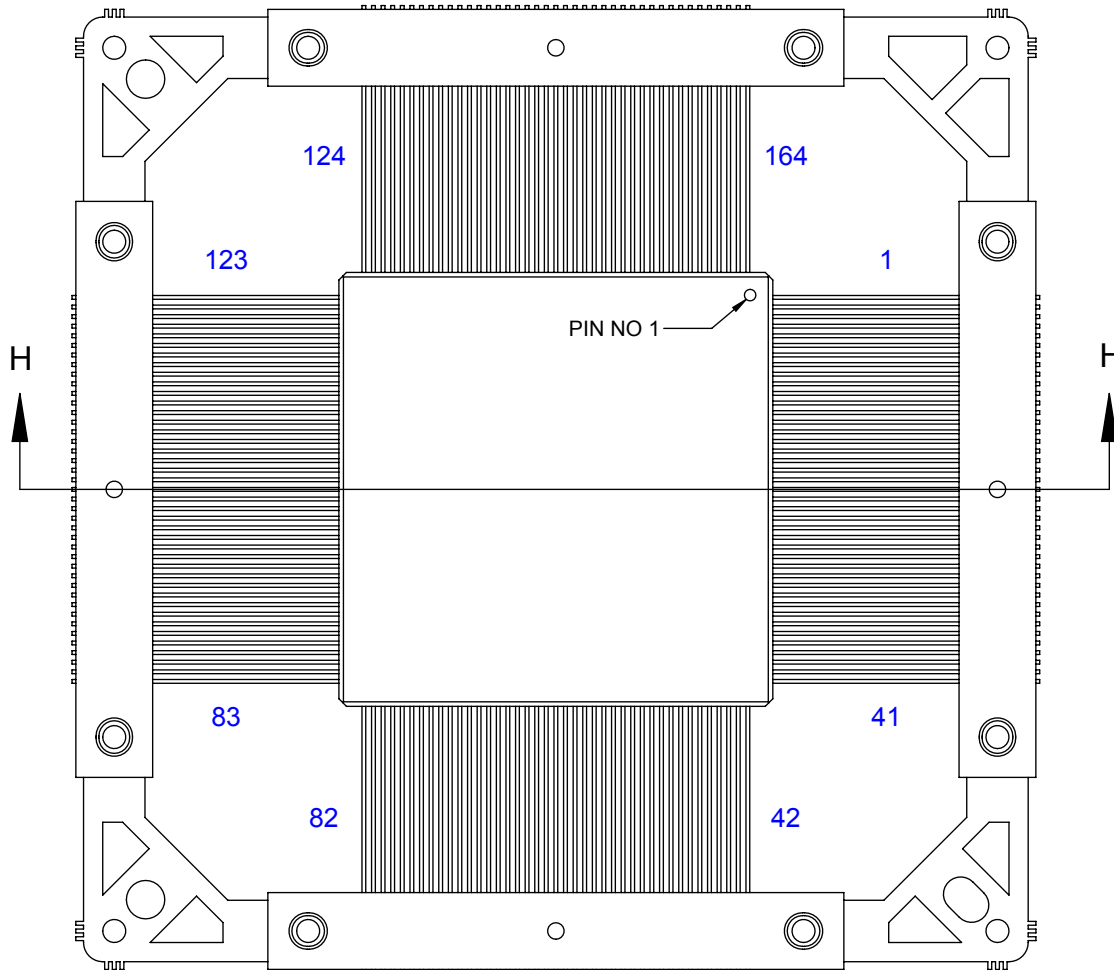

TOP VIEW

79FEI 58' @ 58' : F5A9

DETAIL G  
SCALE 15 : 1

SECTION F-F

**TopLine**<sup>®</sup>

TITLE CERQUAD164F25  
164 PIN 0.635mm PITCH

SCALE	SIZE	DRAWING NO.	REV
2:1	A	131640	B

DO NOT SCALE DRAWING

79FEI 58 @ 58 : F5A9

DETAIL G  
SCALE 15 : 1

SECTION H-H

<b>TopLine®</b>			
TITLE CERQUAD164F25 164 PIN 0.635mm PITCH			
SCALE 2:1	SIZE A	DRAWING NO. 131640	REV B
DO NOT SCALE DRAWING			SHEET 4 OF 6

79FEI 58%(  
AC89@  
HCD

**TopLine®**

TITLE CERQUAD164F25  
164 PIN 0.635mm PITCH

SCALE 2.5:1	SIZE A	DRAWING NO. 131640	REV B
----------------	-----------	-----------------------	----------

DO NOT SCALE DRAWING

SHEET5 OF 6

79FEI 58%(  
AC89@  
6CHCA

<b>TopLine®</b>			
TITLE CERQUAD164F25 164 PIN 0.635mm PITCH			
SCALE 2.5:1	SIZE A	DRAWING NO. 131640	REV B
DO NOT SCALE DRAWING			SHEET 6 OF 6