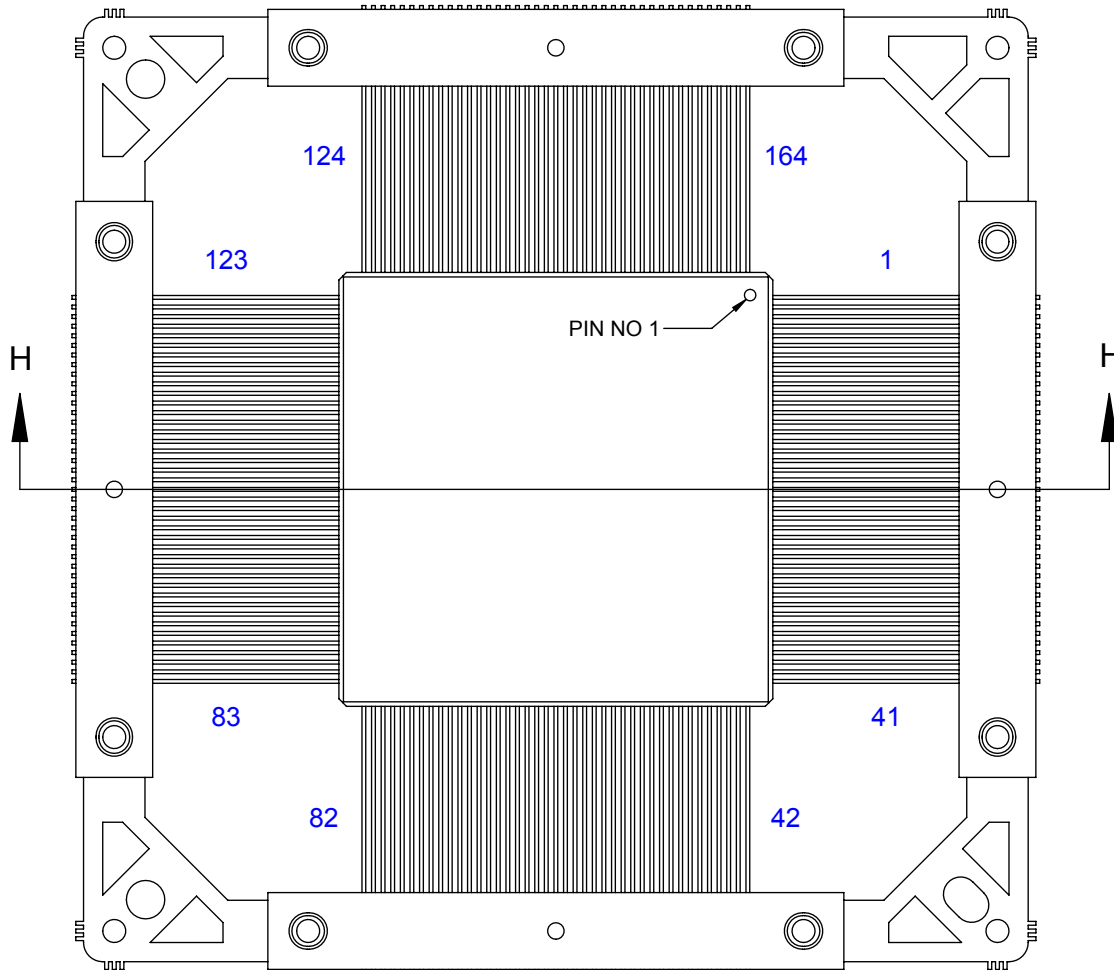

TOP VIEW

79FEI 58' @ 58': F5A9

DETAIL G
SCALE 15 : 1

SECTION F-F

TopLine[®]

TITLE CERQUAD164F25
164 PIN 0.635mm PITCH

SCALE	SIZE	DRAWING NO.	REV
2:1	A	131640	A

DO NOT SCALE DRAWING

SHEET 2 OF 6

79FEI 58% (
 79F5A76C8M
 HCDJ9K

TopLine®			
TITLE CERQUAD164F25 164 PIN 0.635mm PITCH			
SCALE 4:1	SIZE A	DRAWING NO. 131640	REV A
DO NOT SCALE DRAWING		SHEET 3 OF 6	

6 CHHCA J-K

79FEI 58 @ 58 : F5A9

DETAIL G
SCALE 15 : 1

SECTION H-H

TopLine[®]

TITLE CERQUAD164F25
164 PIN 0.635mm PITCH

SCALE 2:1	SIZE A	DRAWING NO. 131640	REV A
--------------	-----------	-----------------------	----------

DO NOT SCALE DRAWING

SHEET 4 OF 6

79FEI 58%(
AC89@
HCD

TopLine[®]

TITLE CERQUAD164F25
164 PIN 0.635mm PITCH

SCALE 2.5:1	SIZE A	DRAWING NO. 131640	REV A
----------------	-----------	-----------------------	----------

DO NOT SCALE DRAWING