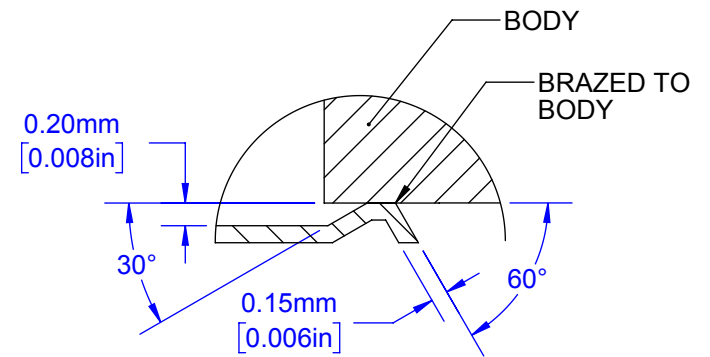

TOP VIEW

79FEI 58' @ 58' : F5A9

DETAIL G  
SCALE 15 : 1

SECTION F-F

**TopLine**<sup>®</sup>

TITLE CERQUAD164F25  
164 PIN 0.635mm PITCH

SCALE	SIZE	DRAWING NO.	REV
2:1	A	131640	B

DO NOT SCALE DRAWING

SHEET 2 OF 6

79FEI 58% (   
 79F5A76C8M   
 HCDJ9K

<b>TopLine®</b>			
TITLE CERQUAD164F25 164 PIN 0.635mm PITCH			
SCALE 4:1	SIZE A	DRAWING NO. 131640	REV B
DO NOT SCALE DRAWING		SHEET 3 OF 6	

6 CHHCA J-K

79FEI 58 @ 58 : F5A9

DETAIL G  
SCALE 15 : 1

SECTION H-H

<b>TopLine®</b>			
TITLE CERQUAD164F25 164 PIN 0.635mm PITCH			
SCALE 2:1	SIZE A	DRAWING NO. 131640	REV B
DO NOT SCALE DRAWING			SHEET 4 OF 6

79FEI 58%(  
AC89@  
HCD

**TopLine®**

TITLE CERQUAD164F25  
164 PIN 0.635mm PITCH

SCALE 2.5:1	SIZE A	DRAWING NO. 131640	REV B
----------------	-----------	-----------------------	----------

DO NOT SCALE DRAWING

SHEET5 OF 6

79FEI 58%(  
AC89@  
6CHCA