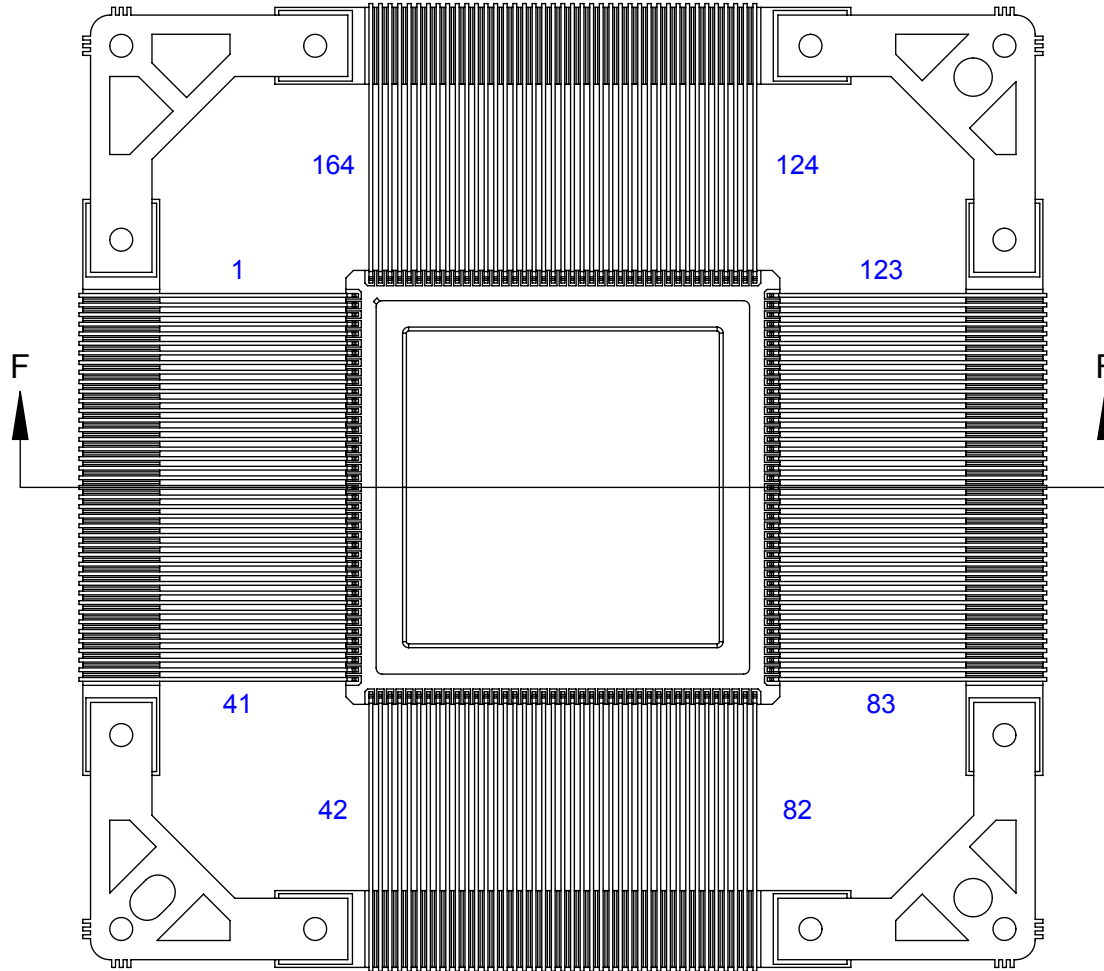

G97 HCB 5!5

- Notes: (Unless Otherwise Specified).
- 1) DIMENSIONS: MM [INCH].
 - 2) KOVAR FLAT LEADS ON CERAMIC.
 - 3) ALL EXPOSED METAL GOLD PLATED (Au).
 - 4) PLATING Ni 50~350 micro-inch Au 60 micro-inch MIN.

APPROVALS	DATE	TopLine®			
DRAWN T.Au	9/8/2020				
ENG M. Hart	9/8/2020	TITLE CERQUAD164F25 164 PIN 0.635mm PITCH			
MFG		SCALE	SIZE	DRAWING NO.	REV
QA		1.75:1	A	131640	A
CUST		DO NOT SCALE DRAWING			SHEET 1 OF 6
REVISED					

TOP VIEW

79FEI 58' @ 58': F5A9

DETAIL G
SCALE 15 : 1

SECTION F-F

TopLine[®]

TITLE CERQUAD164F25
164 PIN 0.635mm PITCH

SCALE	SIZE	DRAWING NO.	REV
2:1	A	131640	A

DO NOT SCALE DRAWING

DETAIL G
SCALE 15 : 1

SECTION H-H

TopLine[®]

TITLE CERQUAD164F25
164 PIN 0.635mm PITCH

SCALE 2:1	SIZE A	DRAWING NO. 131640	REV A
--------------	-----------	-----------------------	----------

DO NOT SCALE DRAWING