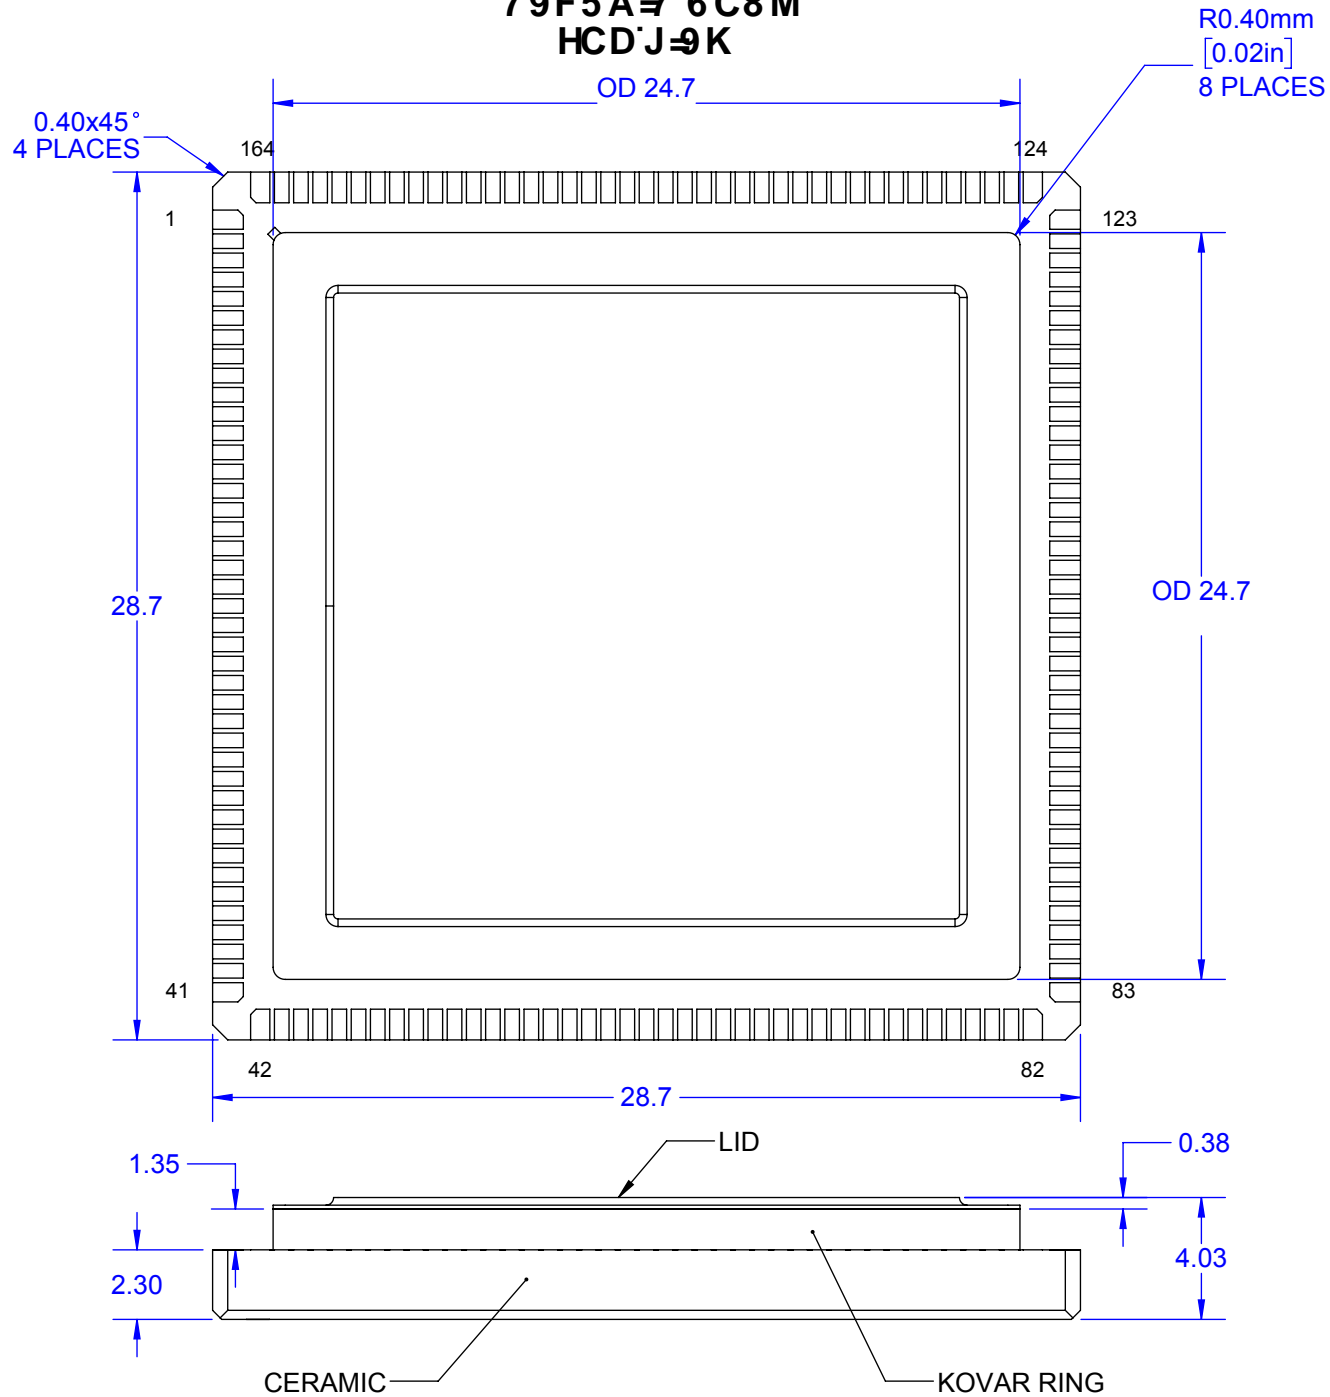

79FEI 58% (
79F5A76C8M
HCDJ9K

TopLine®			
TITLE CERQUAD164F25 164 PIN 0.635mm PITCH			
SCALE 4:1	SIZE A	DRAWING NO. 131640	REV B
DO NOT SCALE DRAWING		SHEET 3 OF 6