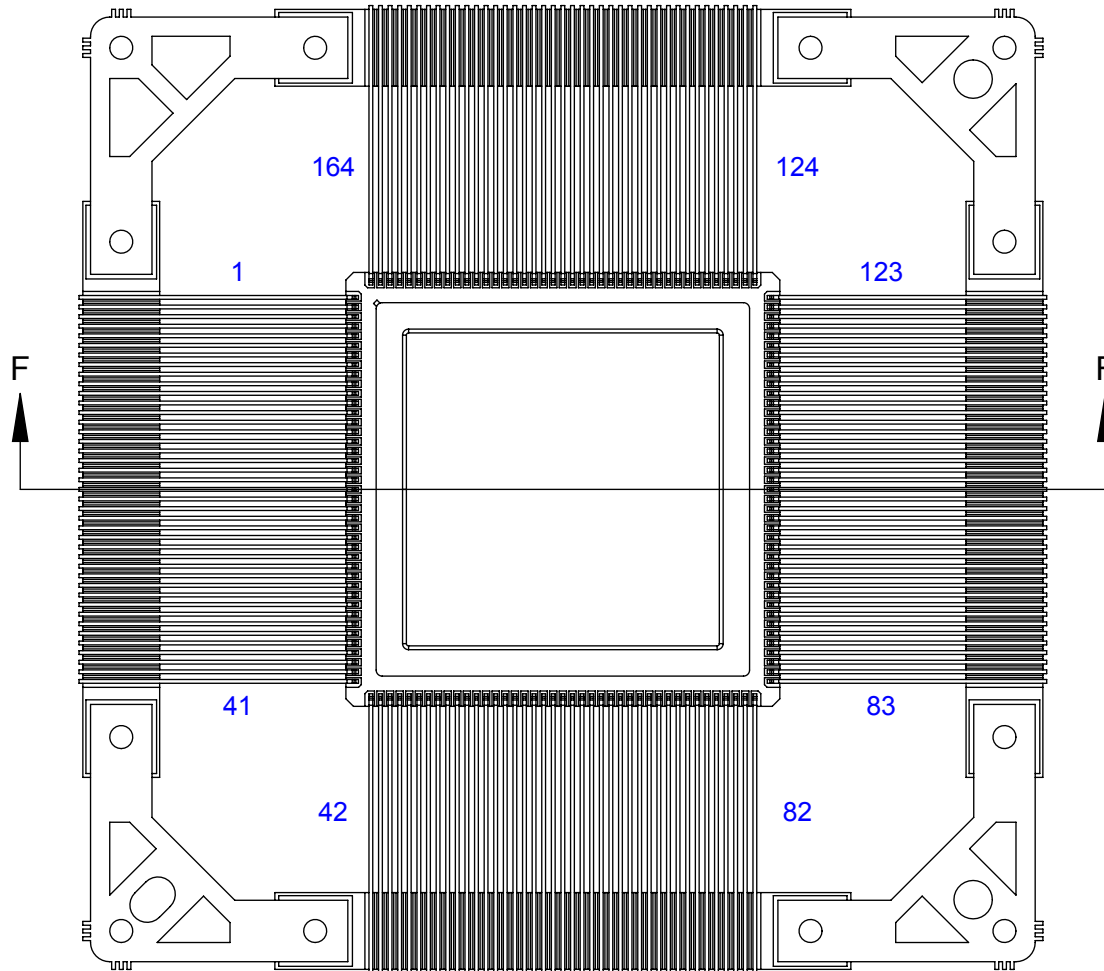

# G97 HCB 5!5

- Notes: (Unless Otherwise Specified).
- 1) DIMENSIONS: MM [INCH].
  - 2) KOVAR FLAT LEADS ON CERAMIC.
  - 3) ALL EXPOSED METAL GOLD PLATED (Au).
  - 4) PLATING Ni 50~350 micro-inch Au 60 micro-inch MIN.

TOP VIEW

79FEI 58' @ 58' : F5A9

DETAIL G  
SCALE 15 : 1

SECTION F-F

**TopLine**<sup>®</sup>

TITLE CERQUAD164F25  
164 PIN 0.635mm PITCH

SCALE	SIZE	DRAWING NO.	REV
2:1	A	131640	B

DO NOT SCALE DRAWING

79FEI 58 @ 58 : F5A9

DETAIL G  
SCALE 15 : 1

SECTION H-H

<b>TopLine®</b>			
TITLE CERQUAD164F25 164 PIN 0.635mm PITCH			
SCALE 2:1	SIZE A	DRAWING NO. 131640	REV B
DO NOT SCALE DRAWING			SHEET 4 OF 6

79FEI 58%(  
AC89@  
HCD

**TopLine®**

TITLE CERQUAD164F25  
164 PIN 0.635mm PITCH

SCALE 2.5:1	SIZE A	DRAWING NO. 131640	REV B
----------------	-----------	-----------------------	----------

DO NOT SCALE DRAWING

SHEET5 OF 6

79FEI 58%(  
AC89@  
6CHCA