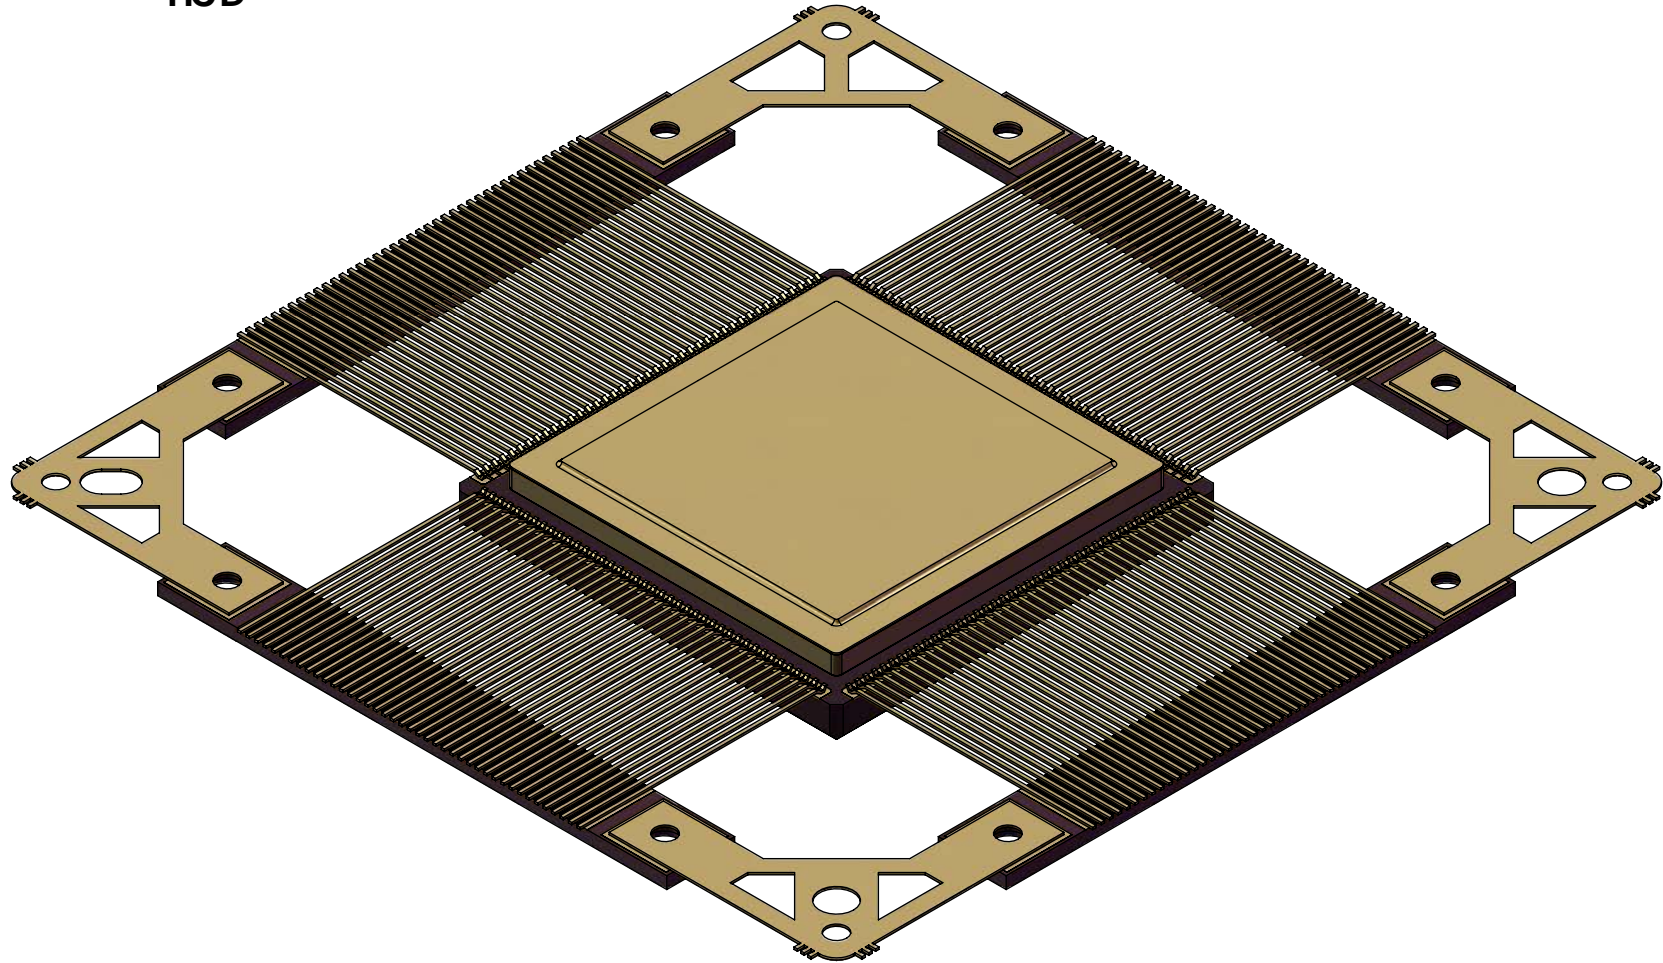

79FEI 58 @ 58 : F5A9

DETAIL G  
SCALE 15 : 1

SECTION H-H

<b>TopLine®</b>			
TITLE CERQUAD164F25 164 PIN 0.635mm PITCH			
SCALE 2:1	SIZE A	DRAWING NO. 131640	REV B
DO NOT SCALE DRAWING			SHEET 4 OF 6

79FEI 58%(  
AC89@  
HCD