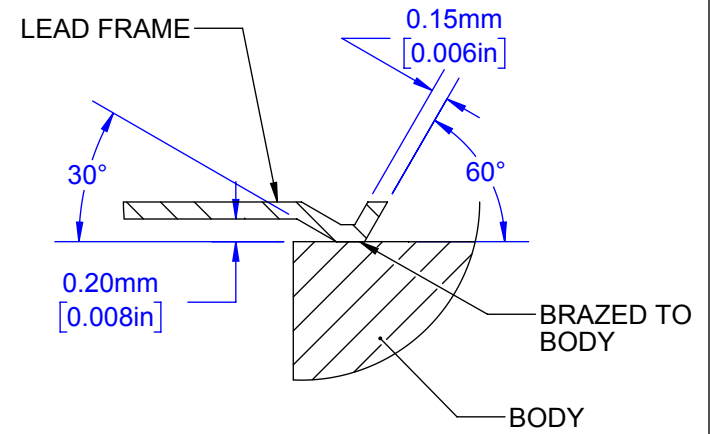

G97 HCB 5!5

- Notes: (Unless Otherwise Specified).
- 1) DIMENSIONS: MM [INCH].
 - 2) KOVAR FLAT LEADS ON CERAMIC.
 - 3) ALL EXPOSED METAL GOLD PLATED (Au).
 - 4) PLATING Ni 50~350 micro-inch Au 60 micro-inch MIN.

APPROVALS	DATE	TopLine®			
DRAWN T.Au	9/8/2020				
ENG M. Hart	9/8/2020	TITLE CERQUAD164F25 164 PIN 0.635mm PITCH			
MFG		SCALE	SIZE	DRAWING NO.	REV
QA		1.75:1	A	131640	A
CUST		DO NOT SCALE DRAWING			SHEET 1 OF 6
REVISED					

TOP VIEW

79FEI 58' @ 58': F5A9

DETAIL G
SCALE 15 : 1

SECTION F-F

TopLine[®]

TITLE CERQUAD164F25
164 PIN 0.635mm PITCH

SCALE	SIZE	DRAWING NO.	REV
2:1	A	131640	A

DO NOT SCALE DRAWING

DETAIL G
SCALE 15 : 1

SECTION H-H

TopLine[®]

TITLE CERQUAD164F25
164 PIN 0.635mm PITCH

SCALE 2:1	SIZE A	DRAWING NO. 131640	REV A
--------------	-----------	-----------------------	----------

DO NOT SCALE DRAWING