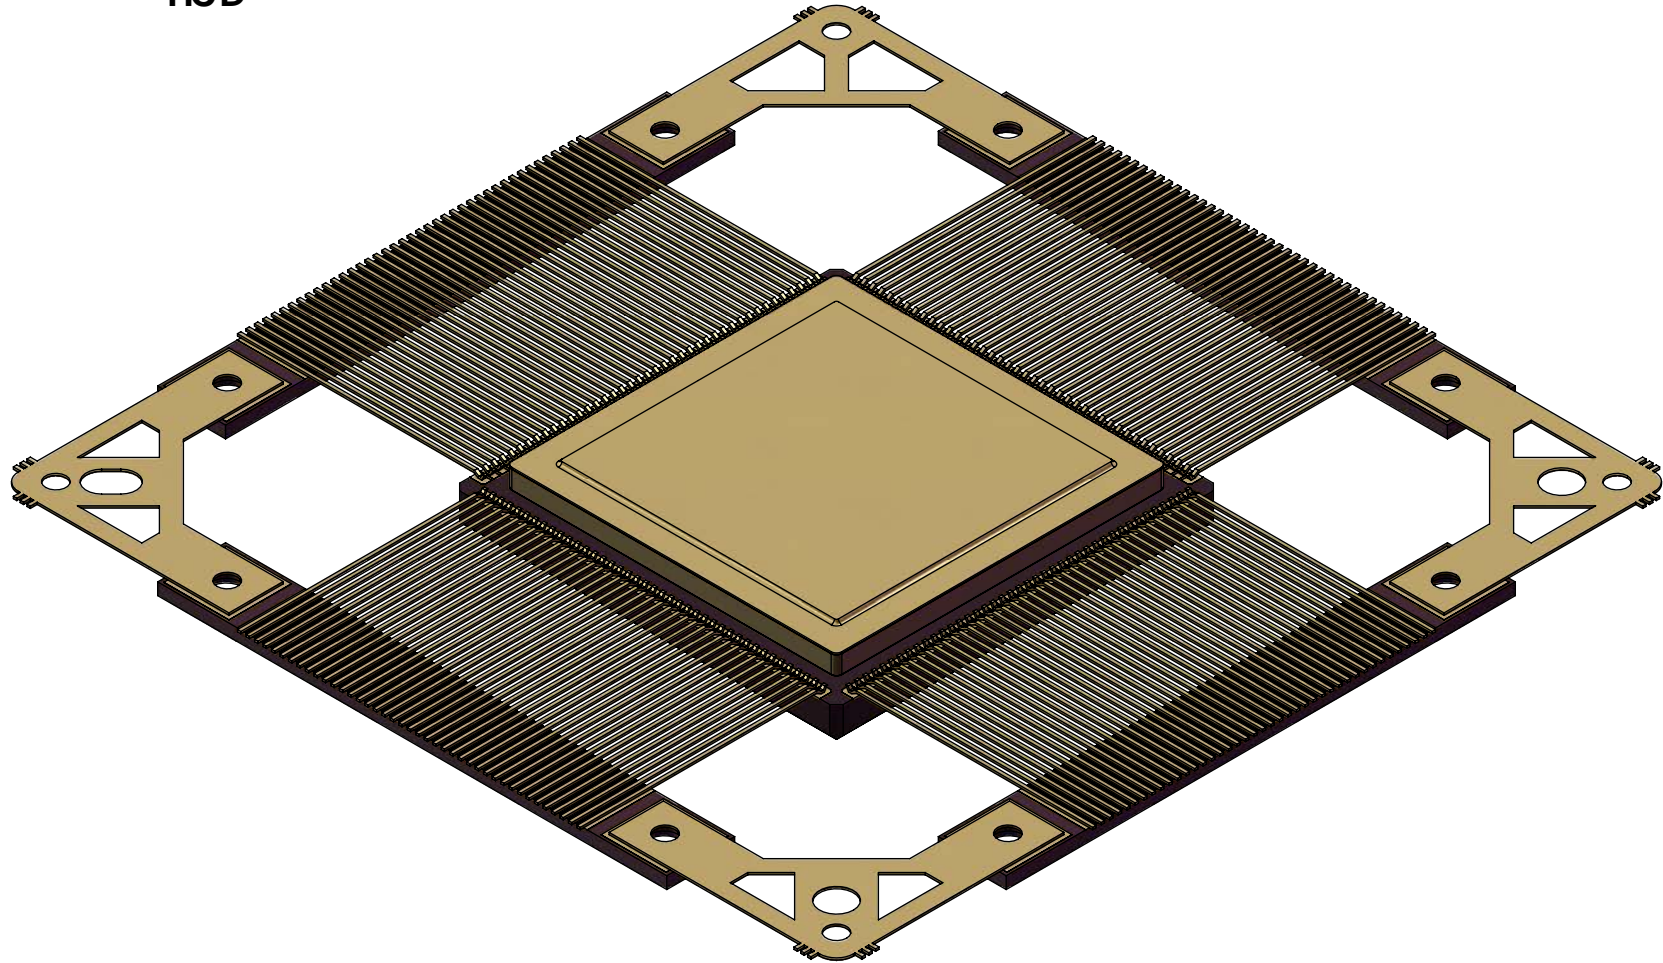

DETAIL G
SCALE 15 : 1

SECTION H-H

TopLine[®]

TITLE CERQUAD164F25
164 PIN 0.635mm PITCH

SCALE 2:1	SIZE A	DRAWING NO. 131640	REV A
--------------	-----------	-----------------------	----------

DO NOT SCALE DRAWING