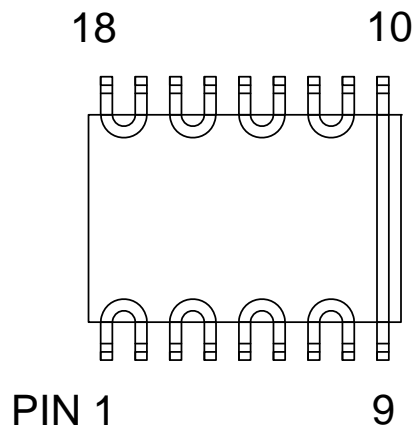

DIP18 DAISY CHAIN TOP VIEW (INTERNAL CONNECTIONS)

DAISY CHAIN NET LIST	
PINS	PINS
1 ~ 2	11 ~ 12
3 ~ 4	13 ~ 14
5 ~ 6	15 ~ 16
7 ~ 8	17 ~ 18
9 ~ 10	

NOTES:

1. DAISY CHAIN WIRE BONDED TO INTERNAL PADS.
2. SEE NET LIST FOR CONNECTIONS BETWEEN PINS.
3. DRAWING NOT TO SCALE.

TopLine®			
TITLE 18L DAISY CHAIN PIN CONNECTIONS			
SCALE	SIZE	DRAWING NO.	REV
	A	121820	A
DO NOT SCALE DRAWING			SHEET 1 OF 1