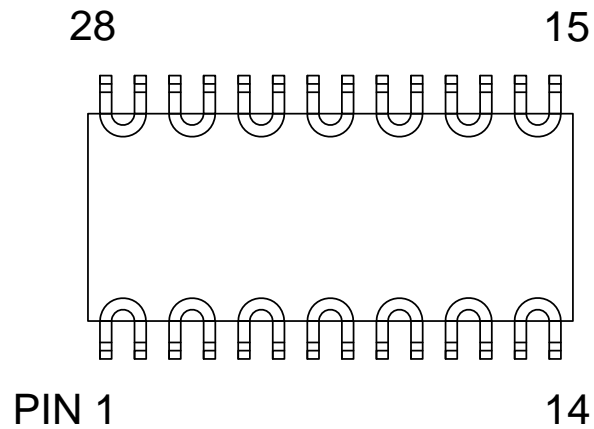

DIP28 DAISY CHAIN TOP VIEW (INTERNAL CONNECTIONS)

DAISY CHAIN NET LIST		
PINS	PINS	PINS
1 ~ 2	11 ~ 12	21 ~ 22
3 ~ 4	13 ~ 14	23 ~ 24
5 ~ 6	15 ~ 16	25 ~ 26
7 ~ 8	17 ~ 18	27 ~ 28
9 ~ 10	19 ~ 20	

NOTES:

1. DAISY CHAIN WIRE BONDED TO INTERNAL PADS.
2. SEE NET LIST FOR CONNECTIONS BETWEEN PINS.
3. DRAWING NOT TO SCALE.

TopLine[®]			
TITLE 28L DAISY CHAIN PIN CONNECTIONS			
SCALE	SIZE A	DRAWING NO. 122820	REV A
DO NOT SCALE DRAWING			SHEET 1 OF 1