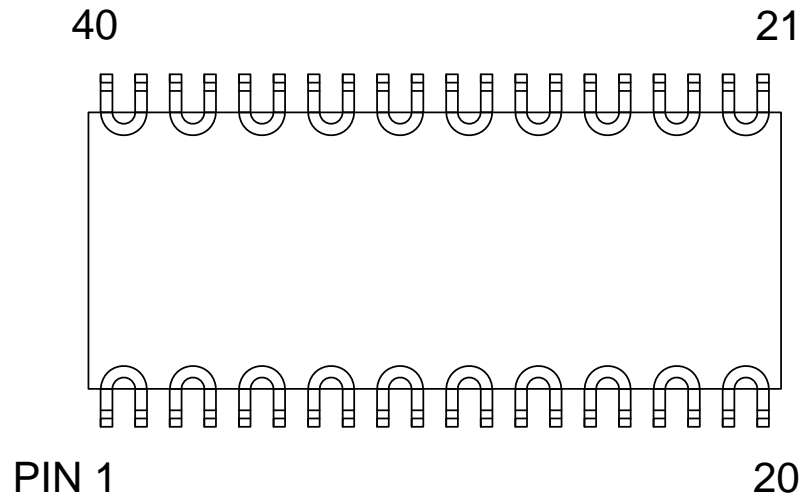

DIP40 DAISY CHAIN TOP VIEW (INTERNAL CONNECTIONS)

DAISY CHAIN NET LIST			
PINS	PINS	PINS	PINS
1 ~ 2	11 ~ 12	21 ~ 22	31 ~ 32
3 ~ 4	13 ~ 14	23 ~ 24	33 ~ 34
5 ~ 6	15 ~ 16	25 ~ 26	35 ~ 36
7 ~ 8	17 ~ 18	27 ~ 28	37 ~ 38
9 ~ 10	19 ~ 20	29 ~ 30	39 ~ 40

NOTES:

1. DAISY CHAIN WIRE BONDED TO INTERNAL PADS.
2. SEE NET LIST FOR CONNECTIONS BETWEEN PINS.
3. DRAWING NOT TO SCALE.

TopLine®			
TITLE 40L DAISY CHAIN PIN CONNECTIONS			
SCALE	SIZE A	DRAWING NO. 124020	REV A
DO NOT SCALE DRAWING			SHEET 1 OF 1