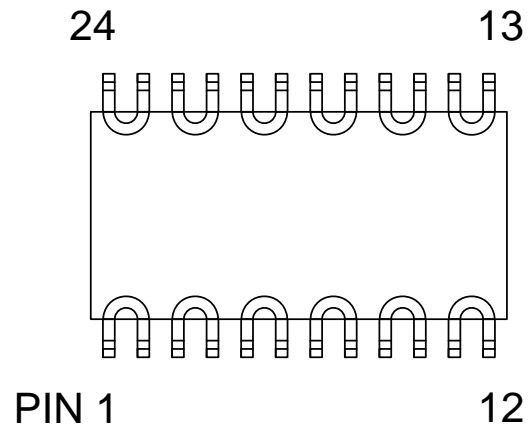

SDIP24 DAISY CHAIN TOP VIEW (INTERNAL CONNECTIONS)

DAISY CHAIN NET LIST		
PINS	PINS	PINS
1 ~ 2	11 ~ 12	21 ~ 22
3 ~ 4	13 ~ 14	23 ~ 24
5 ~ 6	15 ~ 16	
7 ~ 8	17 ~ 18	
9 ~ 10	19 ~ 20	

NOTES:

1. DAISY CHAIN WIRE BONDED TO INTERNAL PADS.
2. SEE NET LIST FOR CONNECTIONS BETWEEN PINS.
3. DRAWING NOT TO SCALE.

TopLine[®]			
TITLE 24L DAISY CHAIN PIN CONNECTIONS			
SCALE	SIZE A	DRAWING NO. 122420	REV A
DO NOT SCALE DRAWING			SHEET 1 OF 1