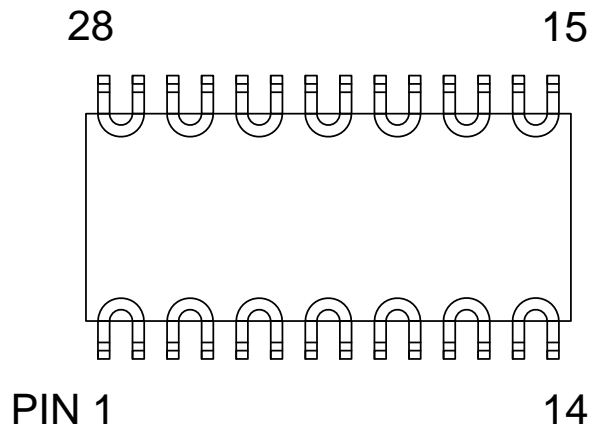

SDIP28 DAISY CHAIN TOP VIEW (INTERNAL CONNECTIONS)

DAISY CHAIN NET LIST		
PINS	PINS	PINS
1 ~ 2	11 ~ 12	21 ~ 22
3 ~ 4	13 ~ 14	23 ~ 24
5 ~ 6	15 ~ 16	25 ~ 26
7 ~ 8	17 ~ 18	27 ~ 28
9 ~ 10	19 ~ 20	

NOTES:

1. DAISY CHAIN WIRE BONDED TO INTERNAL PADS.
2. SEE NET LIST FOR CONNECTIONS BETWEEN PINS.
3. DRAWING NOT TO SCALE.

TopLine[®]			
TITLE 28L DAISY CHAIN PIN CONNECTIONS			
SCALE	SIZE	DRAWING NO.	REV
	A	122820	A
DO NOT SCALE DRAWING			SHEET 1 OF 1