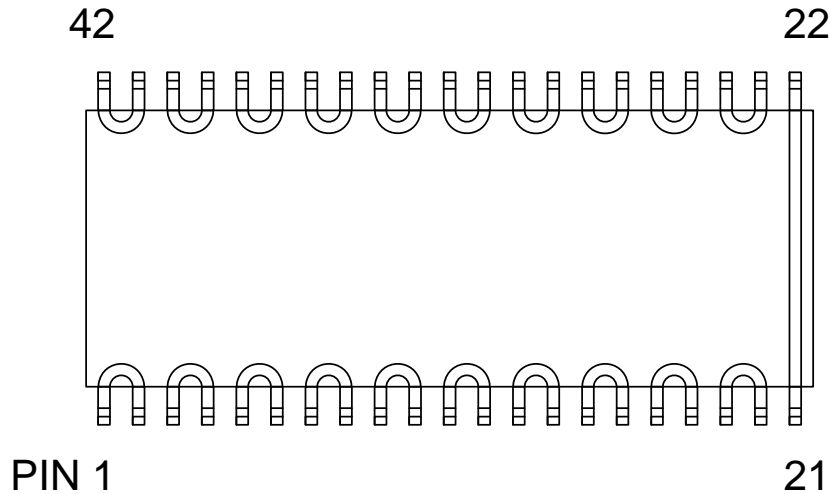

SDIP42 DAISY CHAIN TOP VIEW (INTERNAL CONNECTIONS)

DAISY CHAIN NET LIST

DAISY CHAIN NET LIST				
PINS	PINS	PINS	PINS	PINS
1 ~ 2	11 ~ 12	21 ~ 22	31 ~ 32	41 ~ 42
3 ~ 4	13 ~ 14	23 ~ 24	33 ~ 34	
5 ~ 6	15 ~ 16	25 ~ 26	35 ~ 36	
7 ~ 8	17 ~ 18	27 ~ 28	37 ~ 38	
9 ~ 10	19 ~ 20	29 ~ 30	39 ~ 40	

NOTES:

1. DAISY CHAIN WIRE BONDED TO INTERNAL PADS.
2. SEE NET LIST FOR CONNECTIONS BETWEEN PINS.
3. DRAWING NOT TO SCALE.

TopLine[®]			
TITLE 42L DAISY CHAIN PIN CONNECTIONS			
SCALE	SIZE A	DRAWING NO. 124220	REV A
DO NOT SCALE DRAWING			SHEET 1 OF 1