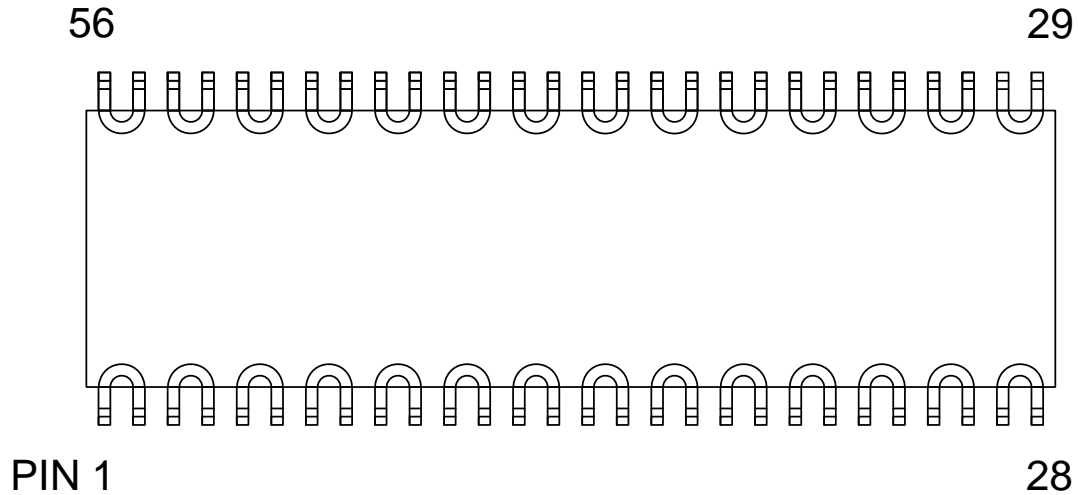

SDIP56 DAISY CHAIN TOP VIEW (INTERNAL CONNECTIONS)

DAISY CHAIN NET LIST					
PINS	PINS	PINS	PINS	PINS	PINS
1 ~ 2	11 ~ 12	21 ~ 22	31 ~ 32	41 ~ 42	51 ~ 52
3 ~ 4	13 ~ 14	23 ~ 24	33 ~ 34	43 ~ 44	53 ~ 54
5 ~ 6	15 ~ 16	25 ~ 26	35 ~ 36	45 ~ 46	55 ~ 56
7 ~ 8	17 ~ 18	27 ~ 28	37 ~ 38	47 ~ 48	
9 ~ 10	19 ~ 20	29 ~ 30	39 ~ 40	49 ~ 50	

NOTES:

1. DAISY CHAIN WIRE BONDED TO INTERNAL PADS.
2. SEE NET LIST FOR CONNECTIONS BETWEEN PINS.
3. DRAWING NOT TO SCALE.

TopLine®			
TITLE 56L DAISY CHAIN PIN CONNECTIONS			
SCALE	SIZE A	DRAWING NO. 125620	REV A
DO NOT SCALE DRAWING			SHEET 1 OF 1