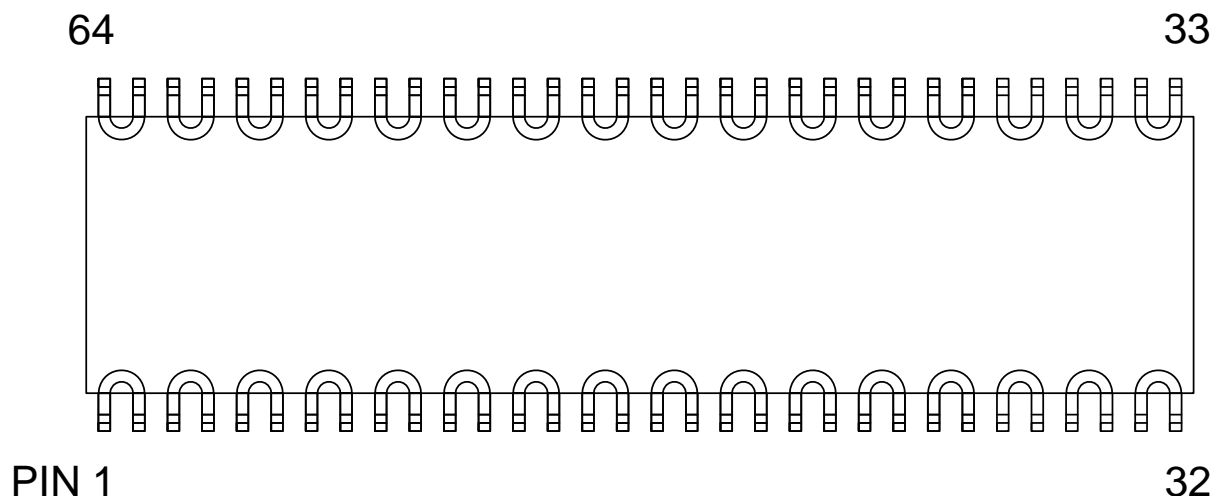

SDIP64 DAISY CHAIN TOP VIEW (INTERNAL CONNECTIONS)

DAISY CHAIN NET LIST

PINS	PINS	PINS	PINS	PINS	PINS	PINS
1 ~ 2	11 ~ 12	21 ~ 22	31 ~ 32	41 ~ 42	51 ~ 52	61 ~ 62
3 ~ 4	13 ~ 14	23 ~ 24	33 ~ 34	43 ~ 44	53 ~ 54	63 ~ 64
5 ~ 6	15 ~ 16	25 ~ 26	35 ~ 36	45 ~ 46	55 ~ 56	
7 ~ 8	17 ~ 18	27 ~ 28	37 ~ 38	47 ~ 48	57 ~ 58	
9 ~ 10	19 ~ 20	29 ~ 30	39 ~ 40	49 ~ 50	59 ~ 60	

NOTES:

1. DAISY CHAIN WIRE BONDED TO INTERNAL PADS.
2. SEE NET LIST FOR CONNECTIONS BETWEEN PINS.
3. DRAWING NOT TO SCALE.

TopLine[®]

TITLE			
64L DAISY CHAIN PIN CONNECTIONS			
SCALE	SIZE	DRAWING NO.	REV
	A	126421	A
DO NOT SCALE DRAWING			SHEET 1 OF 1