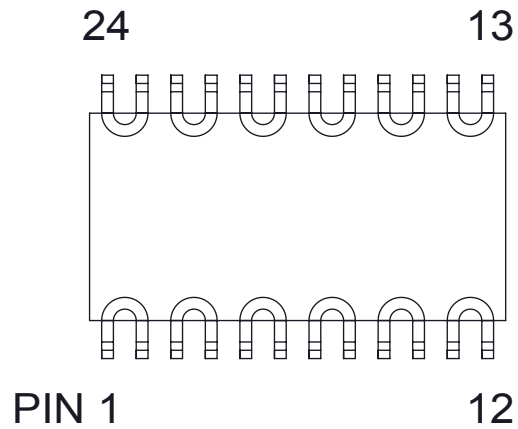

QSOP24 DAISY CHAIN TOP VIEW (INTERNAL CONNECTIONS)

DAISY CHAIN NET LIST		
PINS	PINS	PINS
1 ~ 2	11 ~ 12	21 ~ 22
3 ~ 4	13 ~ 14	23 ~ 24
5 ~ 6	15 ~ 16	
7 ~ 8	17 ~ 18	
9 ~ 10	19 ~ 20	

NOTES:

1. DAISY CHAIN WIRE BONDED TO INTERNAL PADS.
2. SEE NET LIST FOR CONNECTIONS BETWEEN PINS.
3. DRAWING NOT TO SCALE.

TopLine®			
TITLE 24L DAISY CHAIN PIN CONNECTIONS			
SCALE	SIZE	DRAWING NO.	REV
	A	122411	A
DO NOT SCALE DRAWING			SHEET 1 OF 1