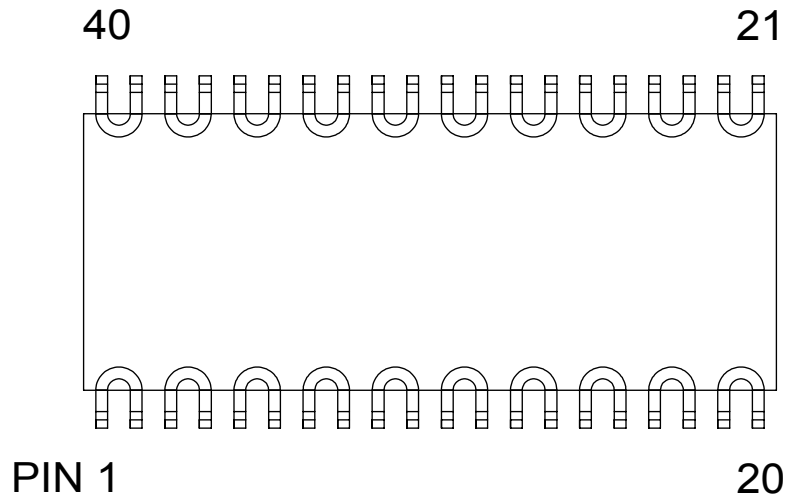

# QVSOP40 DAISY CHAIN TOP VIEW (INTERNAL CONNECTIONS)

DAISY CHAIN NET LIST			
PINS	PINS	PINS	PINS
1 ~ 2	11 ~ 12	21 ~ 22	31 ~ 32
3 ~ 4	13 ~ 14	23 ~ 24	33 ~ 34
5 ~ 6	15 ~ 16	25 ~ 26	35 ~ 36
7 ~ 8	17 ~ 18	27 ~ 28	37 ~ 38
9 ~ 10	19 ~ 20	29 ~ 30	39 ~ 40

**NOTES:**

1. DAISY CHAIN WIRE BONDED TO INTERNAL PADS.
2. SEE NET LIST FOR CONNECTIONS BETWEEN PINS.
3. DRAWING NOT TO SCALE.

<b>TopLine®</b>			
TITLE		40L DAISY CHAIN PIN CONNECTIONS	
SCALE	SIZE	DRAWING NO.	REV
	A	124012	A
DO NOT SCALE DRAWING			SHEET 1 OF 1