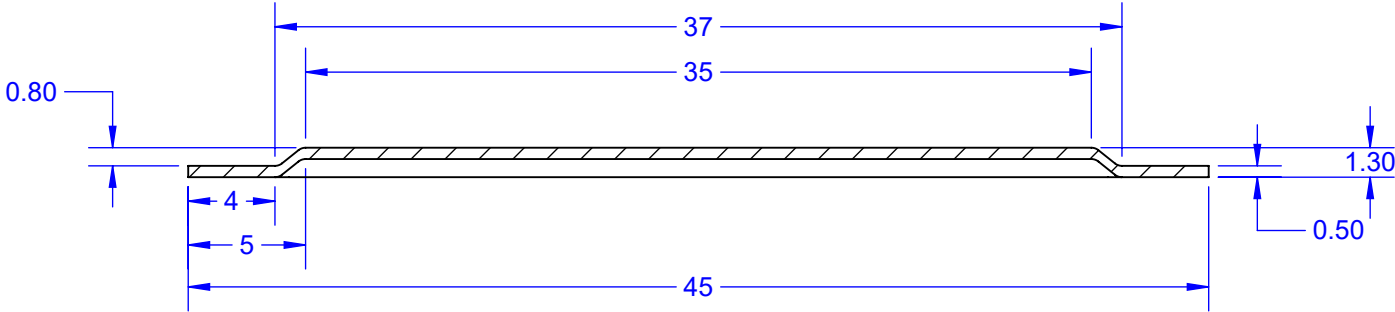

HEAT SPREADER

TOP

MODEL

CAVITY

SECTION B-B
SCALE 3 : 1

TopLine®			
TITLE H -CAP45mm 45mm Heat Spreader			
SCALE 2:1	SIZE A	DRAWING NO. 245710	REV A
DO NOT SCALE DRAWING		SHEET 7 OF 14	