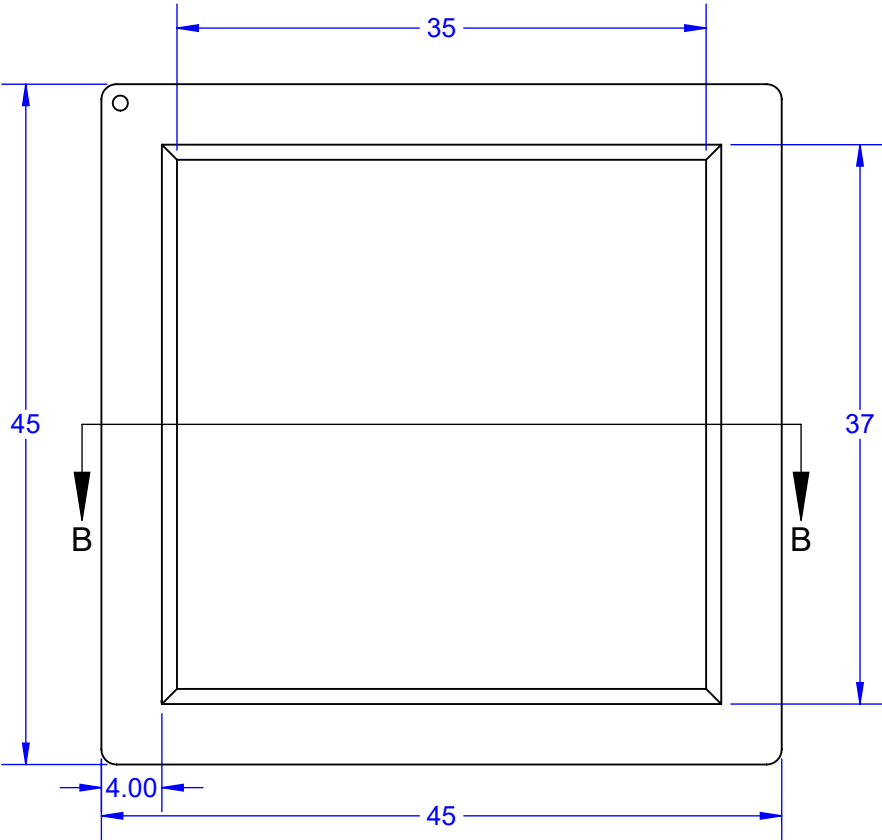

HEAT SPREADER

TOP

MODEL

CAVITY

SECTION B-B
SCALE 3 : 1

TopLine®			
TITLE H -CAP45mm 45mm Heat Spreader			
SCALE 2:1	SIZE A	DRAWING NO. 245710	REV A
DO NOT SCALE DRAWING		SHEET 7 OF 14	