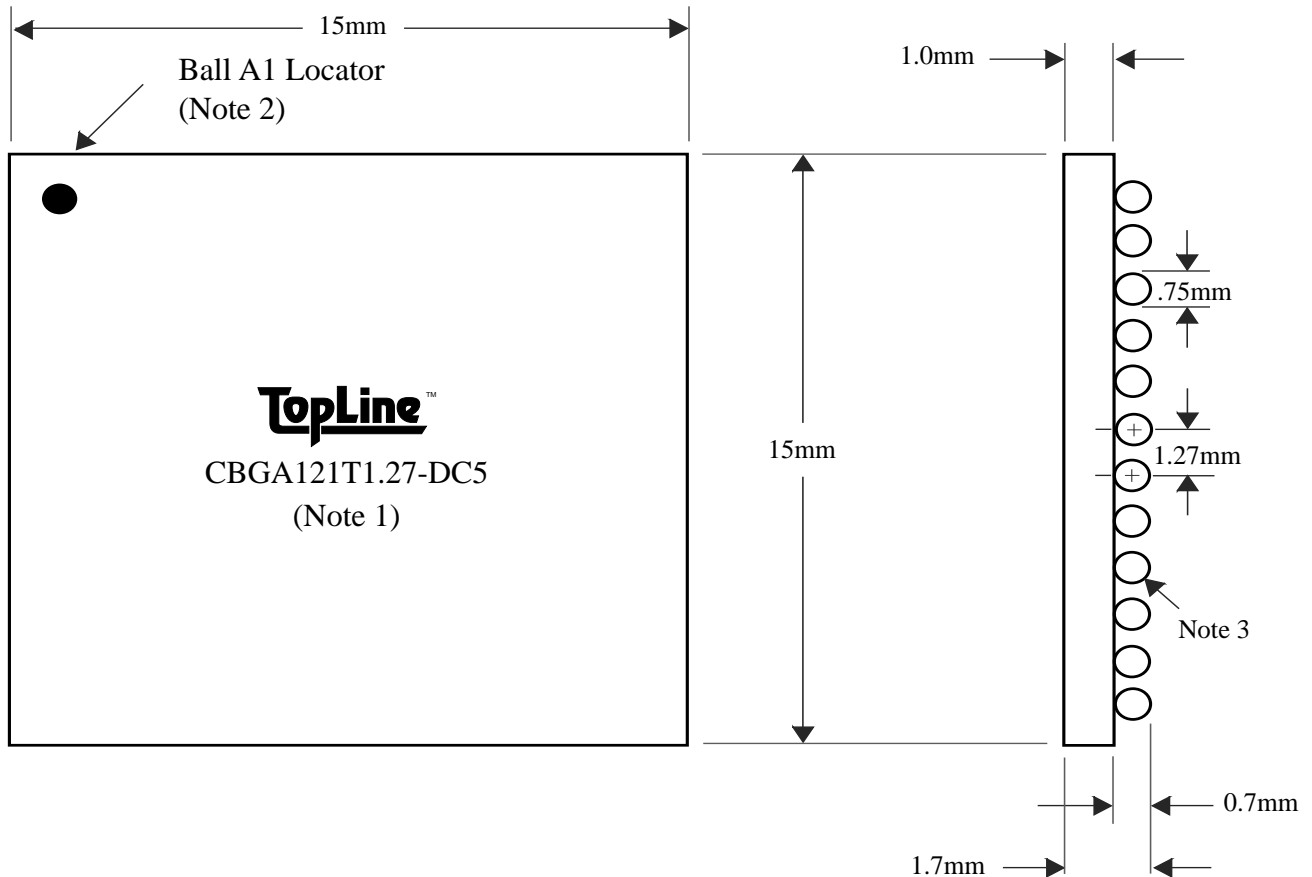

BALL VIEW

BOTTOM SIDE (TOP X-RAY VIEW)

TEST VEHICLE BOARD

AFTER MOUNTING TO TEST BOARD

CBGA121T1.27-DC5

TEL 1-714-898-3830
info@toplinedummy.com

<u>BALLS</u>	<u>PITCH</u>	<u>SIZE</u>	<u>MATRIX</u>	<u>ROWS</u>	<u>CENTER</u>	<u>MAT'L</u>
121	1.27mm	15mm SQ	11 x 11	full	full	ceramic

TOP VIEW

SIDE VIEW

NOTES		REVISIONS		
Note 1	TopLine logo and part number centered Black ink	Rev	Date	Changes
Note 2	Ball A1 locator mark positioned in corner			
Note 3	Ball Material: Sn10/Pb90	PACKAGING TRAYS		
Note 4	Substrate Material: Ceramic			Tray BGATRAY15mm-7x18 Tray Quantity 126