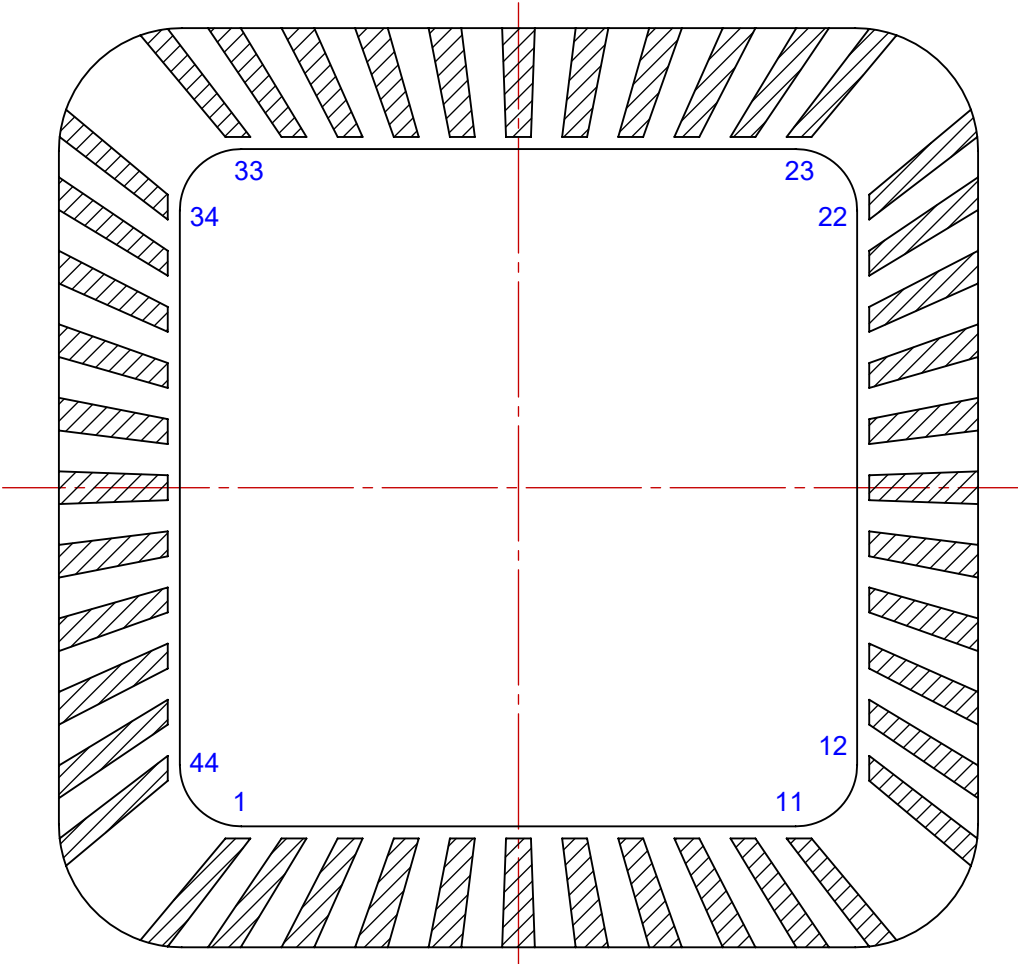

BONDING DIAGRAM

TopLine[®]

TITLE CERQUAD44G30-N220
TIE BAR

SCALE 16:1	SIZE A	DRAWING NO. 144320	REV A
---------------	-----------	-----------------------	----------

DO NOT SCALE DRAWING SHEET 2 OF 3

MODELS

CAVITY VIEW

BOTTOM VIEW

TopLine[®]			
TITLE CERQUAD44G30-N220 TIE BAR			
SCALE 5:1	SIZE A	DRAWING NO. 144320	REV A
DO NOT SCALE DRAWING			SHEET 3 OF 3