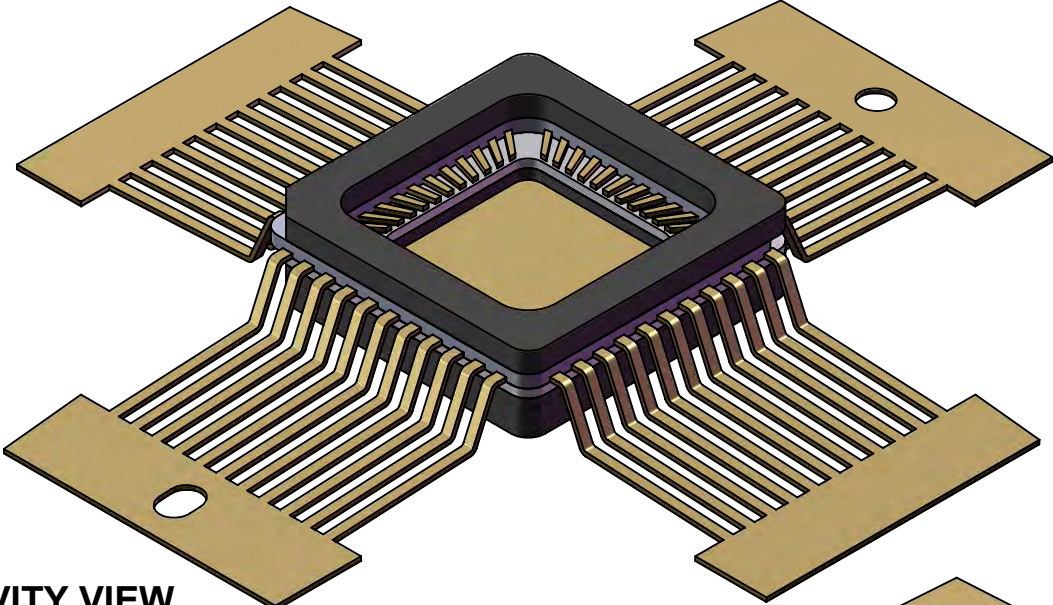

BONDING DIAGRAM

TopLine[®]

TITLE CERQUAD44G30-N220
TIE BAR

SCALE 16:1	SIZE A	DRAWING NO. 144320	REV A
---------------	-----------	-----------------------	----------

DO NOT SCALE DRAWING SHEET 2 OF 3

MODELS

CAVITY VIEW

BOTTOM VIEW

TopLine[®]			
TITLE CERQUAD44G30-N220 TIE BAR			
SCALE 5:1	SIZE A	DRAWING NO. 144320	REV A
DO NOT SCALE DRAWING			SHEET 3 OF 3