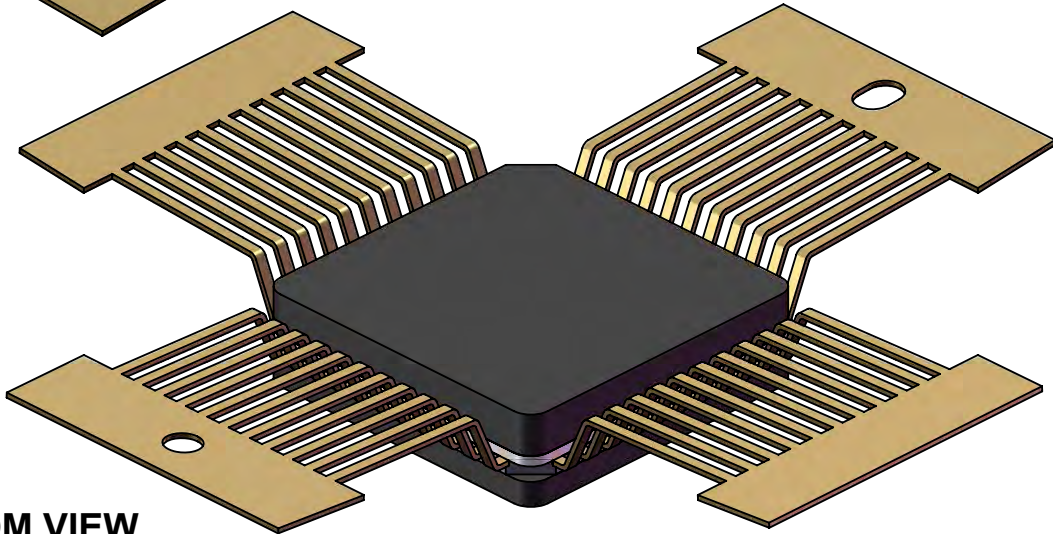

BONDING DIAGRAM

TopLine[®]

TITLE CERQUAD44G30-N220
TIE BAR

SCALE 16:1	SIZE A	DRAWING NO. 144320	REV A
---------------	-----------	-----------------------	----------

DO NOT SCALE DRAWING SHEET 2 OF 3

MODELS

CAVITY VIEW

BOTTOM VIEW

TopLine[®]			
TITLE CERQUAD44G30-N220 TIE BAR			
SCALE 5:1	SIZE A	DRAWING NO. 144320	REV A
DO NOT SCALE DRAWING			SHEET 3 OF 3