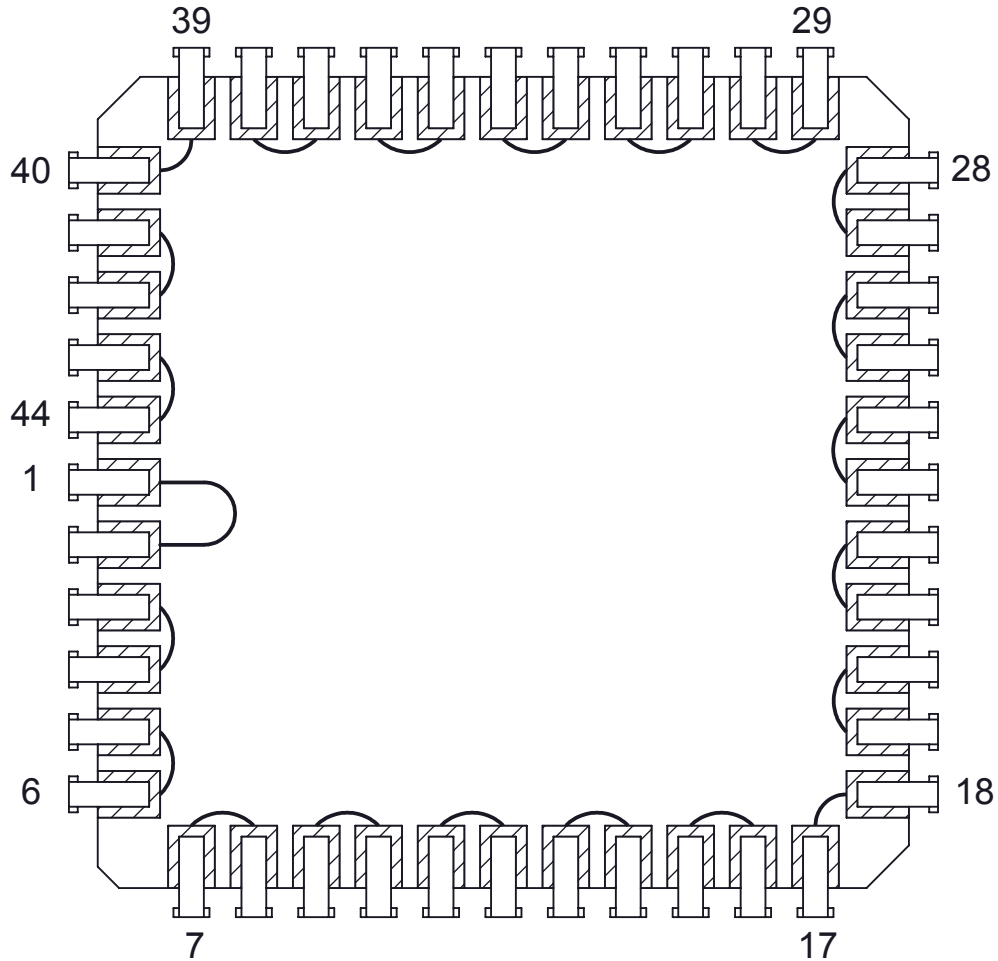

CLCC44 - DAISY CHAIN TOP VIEW (INTERNAL CONNECTIONS)

DAISY CHAIN NET LIST

PINS	PINS	PINS	PINS
1 ~ 2	3 ~ 4	25 ~ 26	37 ~ 38
5 ~ 6	7 ~ 8	27 ~ 28	39 ~ 40
9 ~ 10	11 ~ 12	29 ~ 30	41 ~ 42
13 ~ 14	15 ~ 16	31 ~ 32	43 ~ 44
17 ~ 18	19 ~ 20	33 ~ 34	
21 ~ 22	23 ~ 24	35 ~ 36	

NOTES:

1. DAISY CHAIN WIRE BONDED TO INTERNAL PADS.
2. SEE NET LIST FOR CONNECTIONS BETWEEN PINS.
3. DRAWING NOT TO SCALE.

TopLine®			
TITLE CLCC44 - DAISY CHAIN PIN CONNECTIONS			
SCALE	SIZE A	DRAWING NO. 124419	REV A
DO NOT SCALE DRAWING			SHEET 1 OF 1