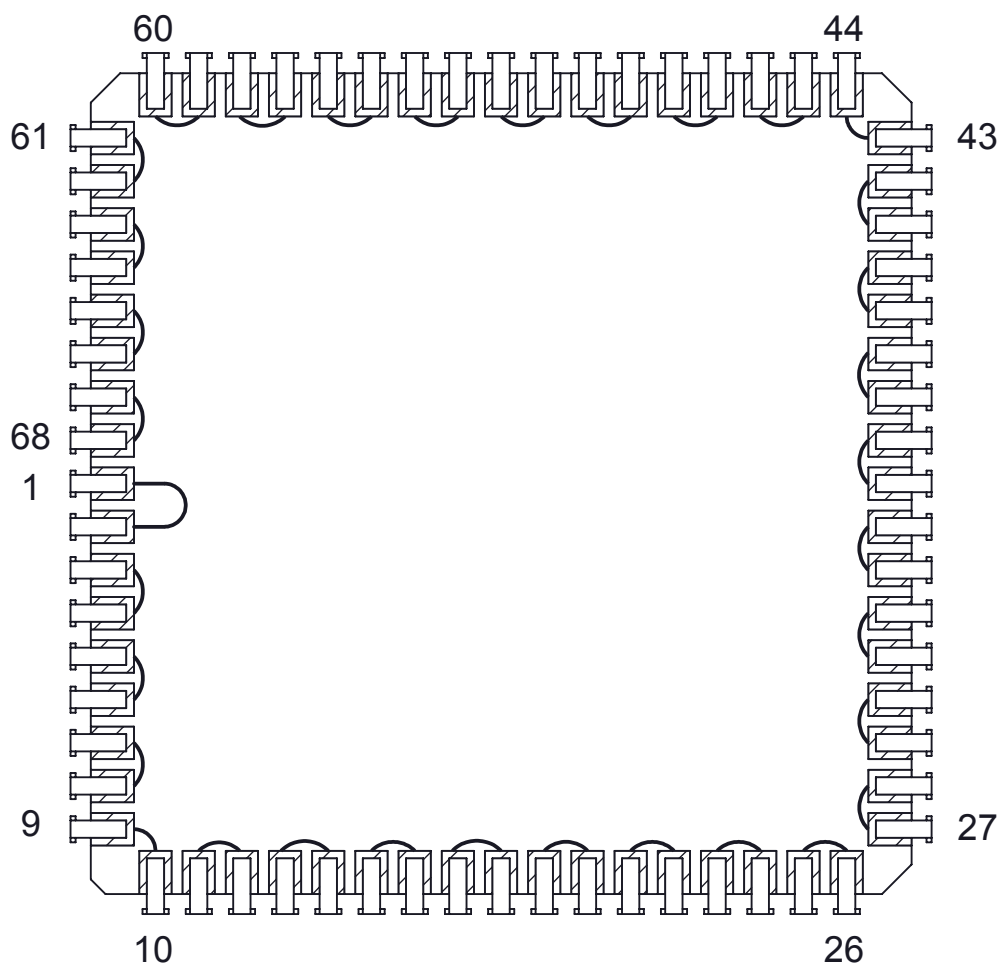

CLCC68 - DAISY CHAIN TOP VIEW (INTERNAL CONNECTIONS)

DAISY CHAIN NET LIST

PINS	PINS	PINS	PINS	PINS	PINS
1 ~ 2	3 ~ 4	25 ~ 26	37 ~ 38	49 ~ 50	61 ~ 62
5 ~ 6	7 ~ 8	27 ~ 28	39 ~ 40	51 ~ 52	63 ~ 64
9 ~ 10	11 ~ 12	29 ~ 30	41 ~ 42	53 ~ 54	65 ~ 66
13 ~ 14	15 ~ 16	31 ~ 32	43 ~ 44	55 ~ 56	67 ~ 68
17 ~ 18	19 ~ 20	33 ~ 34	45 ~ 46	57 ~ 58	
21 ~ 22	23 ~ 24	35 ~ 36	47 ~ 48	59 ~ 60	

NOTES:

1. DAISY CHAIN WIRE BONDED TO INTERNAL PADS.
2. SEE NET LIST FOR CONNECTIONS BETWEEN PINS.
3. DRAWING NOT TO SCALE.

TopLine[®]			
TITLE CLCC68 - DAISY CHAIN PIN CONNECTIONS			
SCALE	SIZE A	DRAWING NO. 126819	REV A
DO NOT SCALE DRAWING			SHEET 1 OF 1