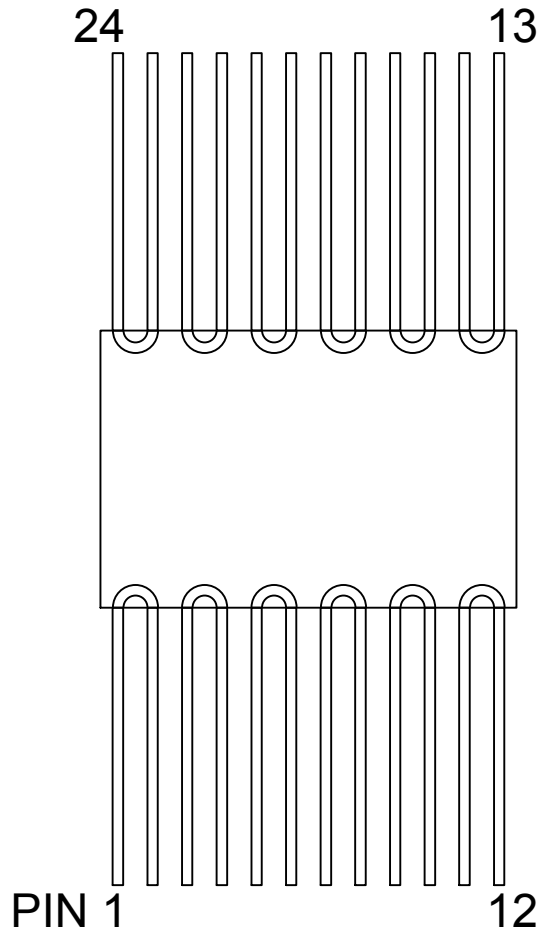

DAISY CHAIN TOP VIEW (INTERNAL CONNECTIONS)

DAISY CHAIN NET LIST		
PINS	PINS	PINS
1 ~ 2	11 ~ 12	21 ~ 22
3 ~ 4	13 ~ 14	23 ~ 24
5 ~ 6	15 ~ 16	
7 ~ 8	17 ~ 18	
9 ~ 10	19 ~ 20	

NOTES:

1. DAISY CHAIN WIRE BONDED TO INTERNAL PADS.
2. SEE NET LIST FOR CONNECTIONS BETWEEN PINS.
3. DRAWING NOT TO SCALE.

TopLine®			
TITLE		FP24 DAISY CHAIN PIN CONNECTIONS	
SCALE	SIZE	DRAWING NO.	REV
	A	122401	A
DO NOT SCALE DRAWING			SHEET 7 OF 15