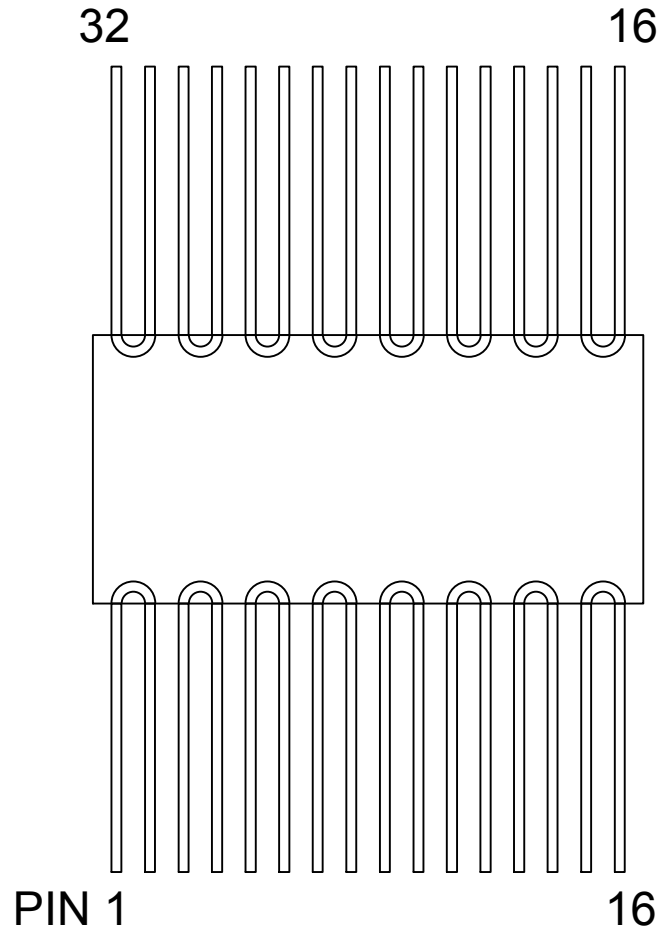

DAISY CHAIN TOP VIEW (INTERNAL CONNECTIONS)

DAISY CHAIN NET LIST			
PINS	PINS	PINS	PINS
1 ~ 2	11 ~ 12	21 ~ 22	31 ~ 32
3 ~ 4	13 ~ 14	23 ~ 24	
5 ~ 6	15 ~ 16	25 ~ 26	
7 ~ 8	17 ~ 18	27 ~ 28	
9 ~ 10	19 ~ 20	29 ~ 30	

NOTES:

1. DAISY CHAIN WIRE BONDED TO INTERNAL PADS.
2. SEE NET LIST FOR CONNECTIONS BETWEEN PINS.
3. DRAWING NOT TO SCALE.

TopLine[®]			
TITLE		FP32 DAISY CHAIN PIN CONNECTIONS	
SCALE	SIZE A	DRAWING NO. 123201	REV A
DO NOT SCALE DRAWING			SHEET 9 OF 15