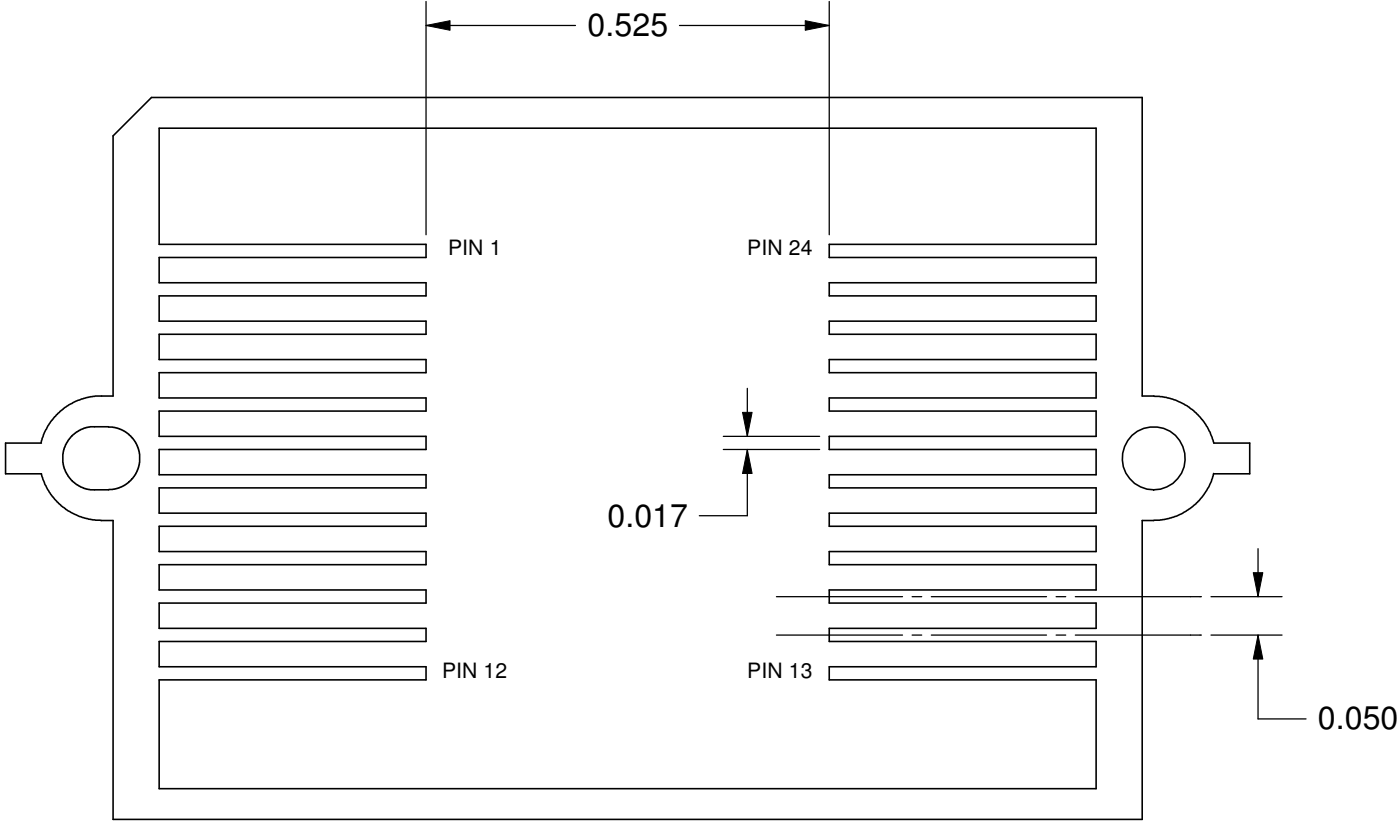

BOTTOM VIEW

SIDE VIEW

<b>TopLine</b> ®			
TITLE 24 PIN 0.050 INCH PITCH FP24F50R.60X.81T-A DUMMY			
SCALE 3.5:1	SIZE A	DRAWING NO. 122468	REV A
DO NOT SCALE DRAWING		SHEET 2 OF 6	

SIDE

TOP

TOP  
ISOMETRIC VIEW

SIDE

BOTTOM  
ISOMETRIC VIEW

SIDE

BOTTOM

**TopLine**®

TITLE 24 PIN 0.050 INCH PITCH  
FP24F50R.60X.81T-A DUMMY

SCALE 3:1	SIZE A	DRAWING NO. 122468	REV A
--------------	-----------	-----------------------	----------

DO NOT SCALE DRAWING

SHEET 3 OF 6

LEAD FRAME  
(SHOWN WITHOUT BODY)  
TOP VIEW

**TopLine**®

TITLE 24 PIN 0.050 INCH PITCH  
FP24F50R.60X.81T-A DUMMY

SCALE	SIZE	DRAWING NO.	REV
4:1	A	122468	A

DO NOT SCALE DRAWING

SHEET 4 OF 6

TOP

SIDE

BOTTOM

**TopLine**®

TITLE 24 PIN 0.050 INCH PITCH  
FP24F50R.60X.81T-A DUMMY

SCALE	SIZE	DRAWING NO.	REV
3:1	A	122468	A

DO NOT SCALE DRAWING