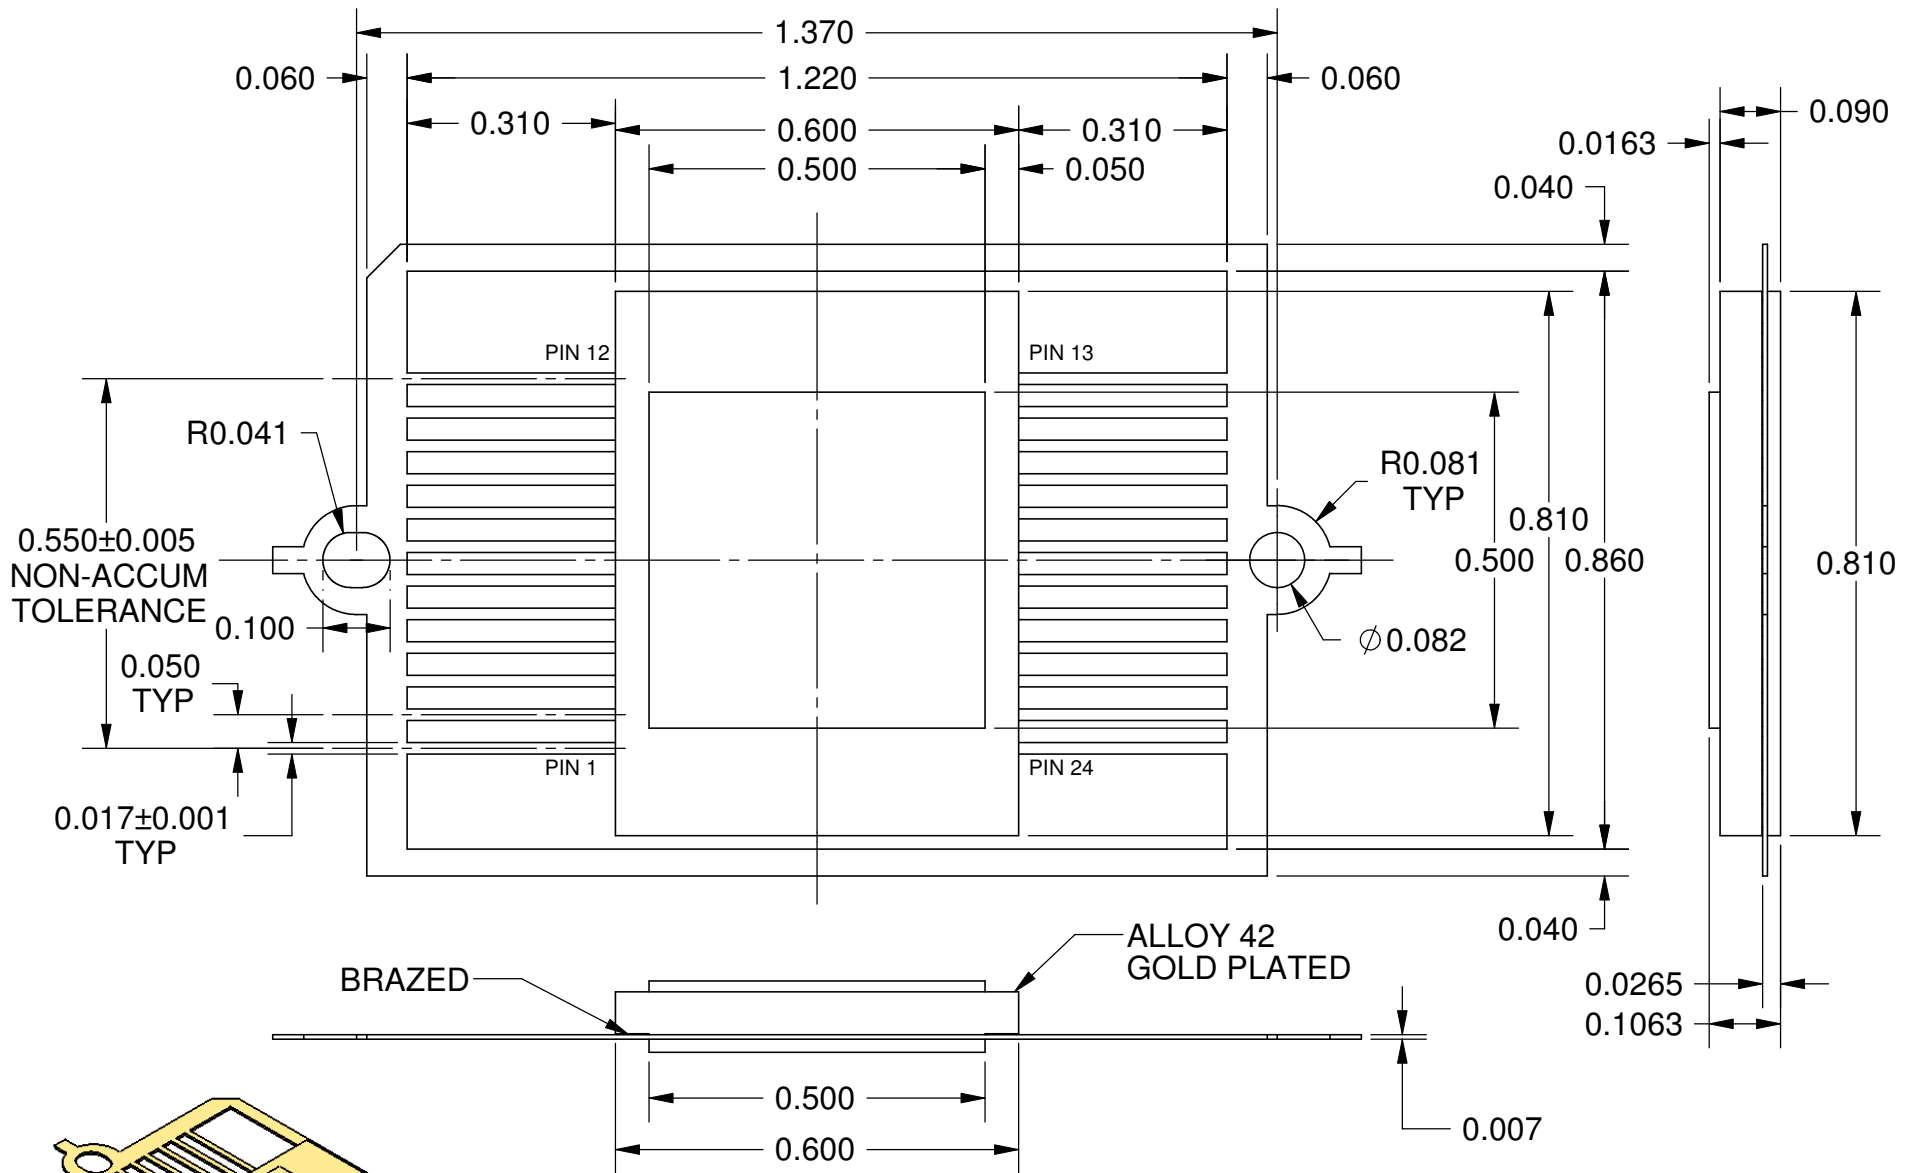

TOP VIEW

SIDE VIEW

- Notes: (Unless Otherwise Specified).
- 1) DIMENSIONS: INCH [mm].
  - 2) FLAT LEADS ON TIE BAR ALLOY 42.
  - 3) ALL EXPOSED METAL GOLD PLATED (Au).
  - 4) PINS = 24, PITCH 0.050" [1.27mm].

BOTTOM VIEW

SIDE VIEW

<b>TopLine</b> ®			
TITLE 24 PIN 0.050 INCH PITCH FP24F50R.60X.81T-A DUMMY			
SCALE 3.5:1	SIZE A	DRAWING NO. 122468	REV A
DO NOT SCALE DRAWING		SHEET 2 OF 6	

SIDE

TOP

TOP  
ISOMETRIC VIEW

SIDE

BOTTOM  
ISOMETRIC VIEW

SIDE

BOTTOM

**TopLine**®

TITLE 24 PIN 0.050 INCH PITCH  
FP24F50R.60X.81T-A DUMMY

SCALE 3:1	SIZE A	DRAWING NO. 122468	REV A
--------------	-----------	-----------------------	----------

SHEET 4 OF 6

TOP

SIDE

BOTTOM

**TopLine**®

TITLE 24 PIN 0.050 INCH PITCH  
FP24F50R.60X.81T-A DUMMY

SCALE	SIZE	DRAWING NO.	REV
3:1	A	122468	A

DO NOT SCALE DRAWING