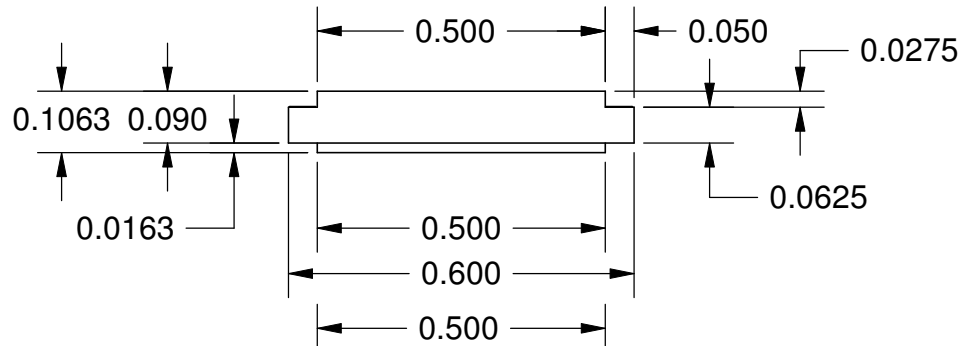

SIDE

BOTTOM  
ISOMETRIC VIEW

SIDE

BOTTOM

**TopLine**®

TITLE 24 PIN 0.050 INCH PITCH  
FP24F50R.60X.81T-A DUMMY

SCALE 3:1	SIZE A	DRAWING NO. 122468	REV A
--------------	-----------	-----------------------	----------

DO NOT SCALE DRAWING

SHEET 3 OF 6

LEAD FRAME  
(SHOWN WITHOUT BODY)  
TOP VIEW

**TopLine**®

TITLE 24 PIN 0.050 INCH PITCH  
FP24F50R.60X.81T-A DUMMY

SCALE	SIZE	DRAWING NO.	REV
4:1	A	122468	A

DO NOT SCALE DRAWING

SHEET 4 OF 6

TOP

SIDE

BOTTOM

**TopLine**®

TITLE 24 PIN 0.050 INCH PITCH  
FP24F50R.60X.81T-A DUMMY

SCALE	SIZE	DRAWING NO.	REV
3:1	A	122468	A

DO NOT SCALE DRAWING