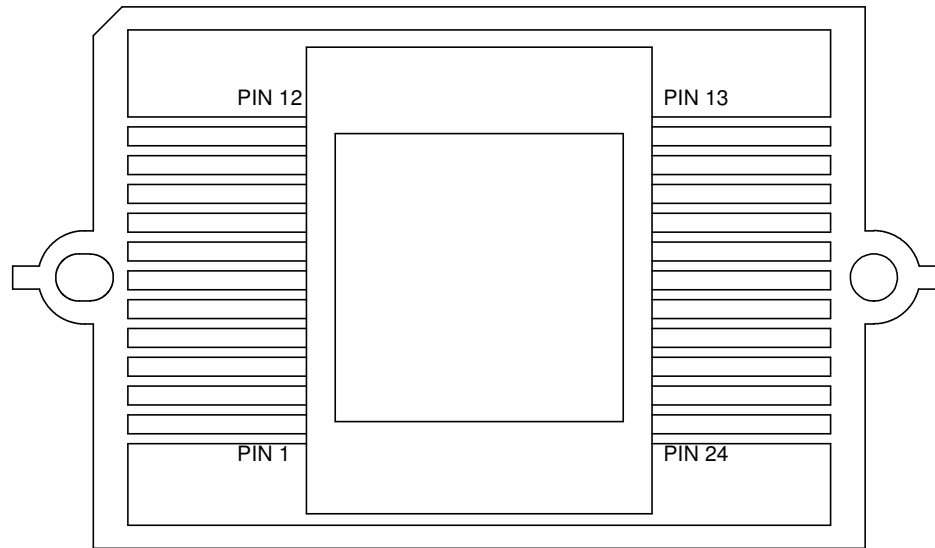

SIDE

BOTTOM  
ISOMETRIC VIEW

SIDE

BOTTOM

**TopLine**®

TITLE 24 PIN 0.050 INCH PITCH  
FP24F50R.60X.81T-A DUMMY

SCALE 3:1	SIZE A	DRAWING NO. 122468	REV A
--------------	-----------	-----------------------	----------