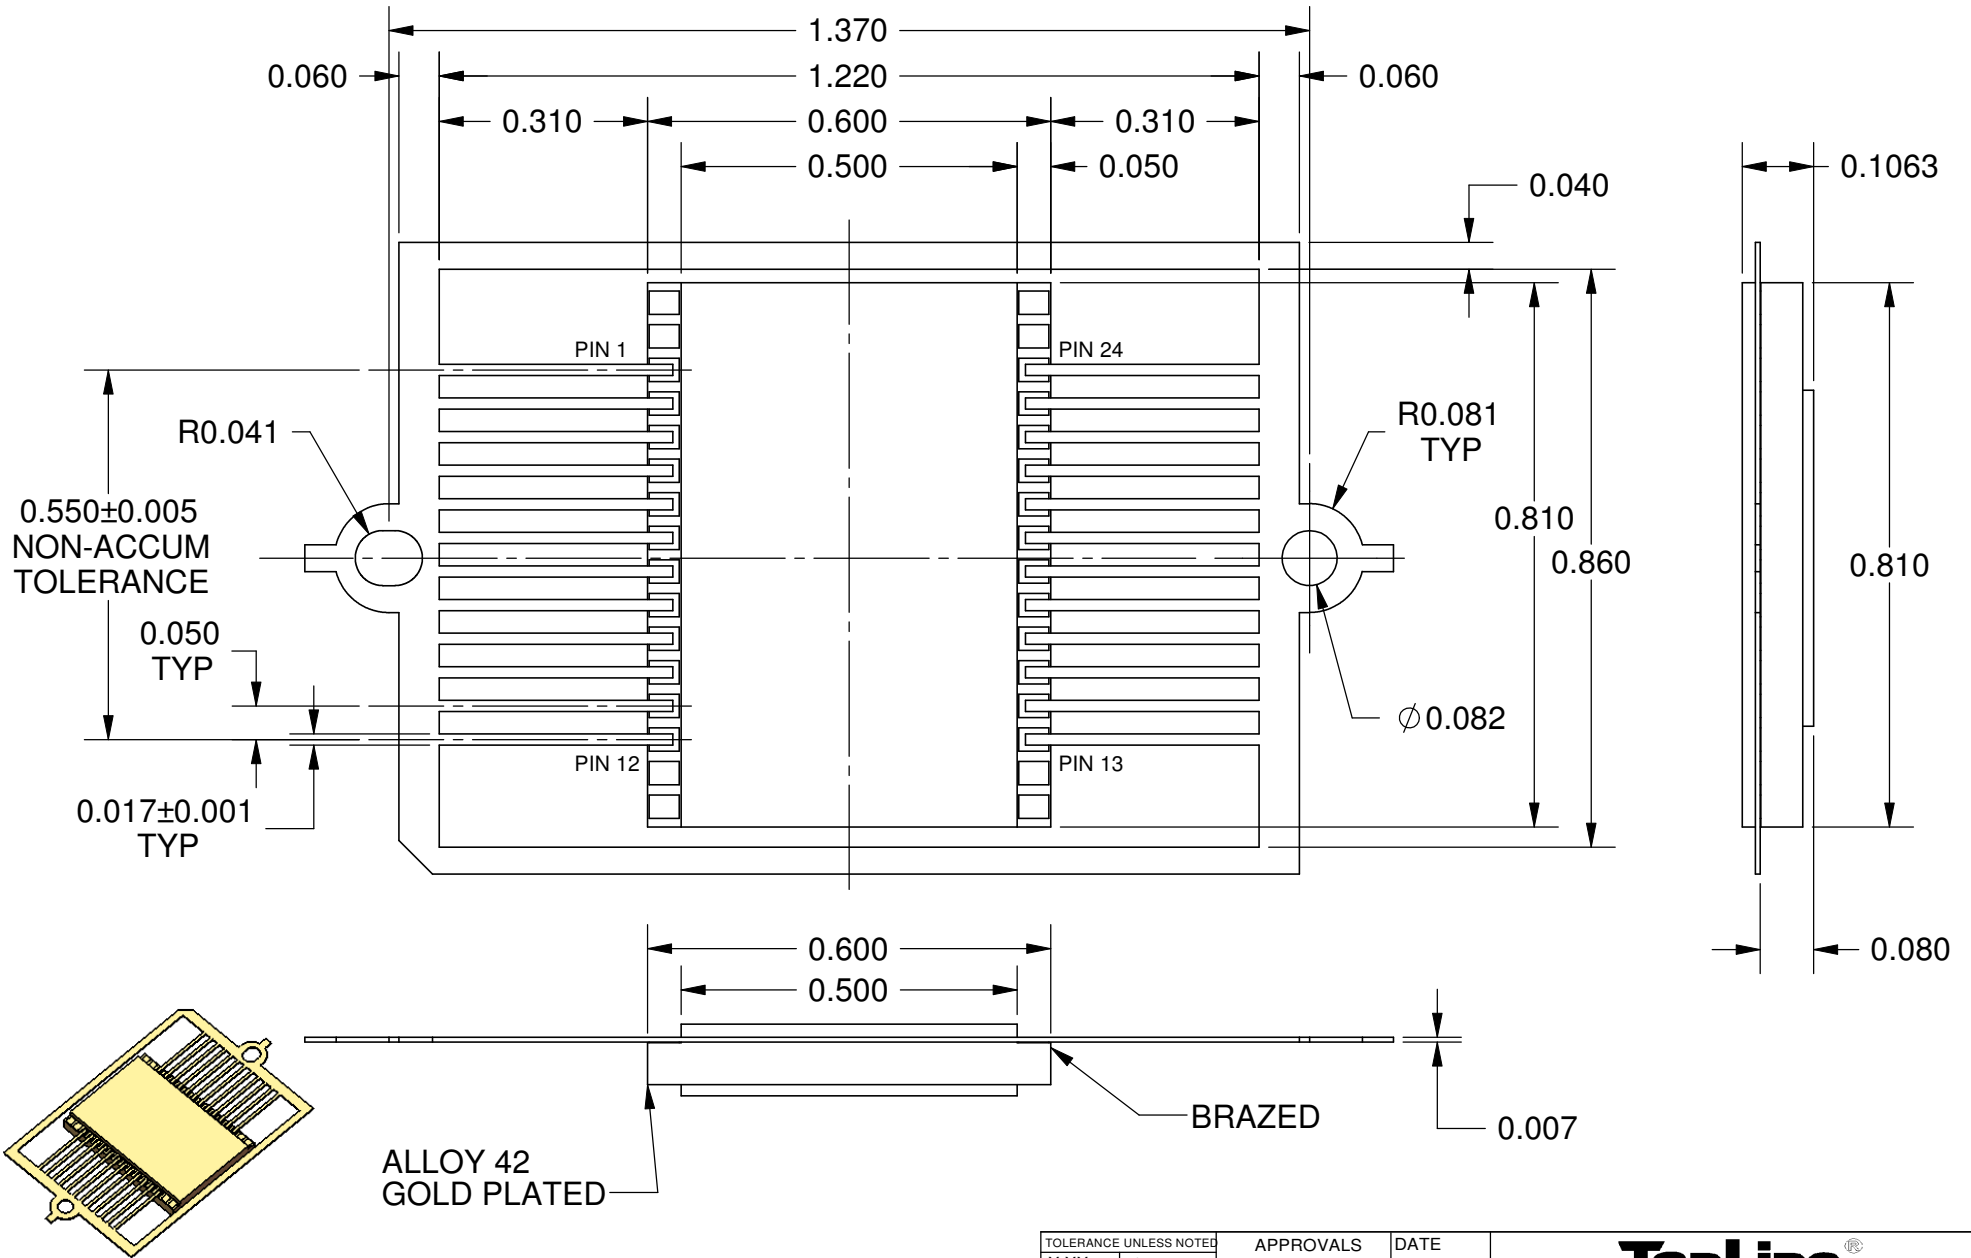

TOP VIEW

SIDE VIEW

- Notes: (Unless Otherwise Specified).
- 1) DIMENSIONS: INCH [mm].
  - 2) FLAT LEADS ON TIE BAR ALLOY 42.
  - 3) ALL EXPOSED METAL GOLD PLATED (Au).
  - 4) PINS = 24, PITCH 0.050" [1.27mm].

BOTTOM VIEW

SIDE VIEW

<b>TopLine</b> ®			
TITLE 24 PIN 0.050 INCH PITCH FP24F50R.60X.81T-A DUMMY			
SCALE 3.5:1	SIZE A	DRAWING NO. 122468	REV A
DO NOT SCALE DRAWING		SHEET 2 OF 6	

SIDE

TOP

TOP  
ISOMETRIC VIEW

SIDE

BOTTOM  
ISOMETRIC VIEW

SIDE

BOTTOM

**TopLine**®

TITLE 24 PIN 0.050 INCH PITCH  
FP24F50R.60X.81T-A DUMMY

SCALE 3:1	SIZE A	DRAWING NO. 122468	REV A
--------------	-----------	-----------------------	----------

SHEET 4 OF 6

TOP

SIDE

BOTTOM

**TopLine**®

TITLE 24 PIN 0.050 INCH PITCH  
FP24F50R.60X.81T-A DUMMY

SCALE	SIZE	DRAWING NO.	REV
3:1	A	122468	A

DO NOT SCALE DRAWING