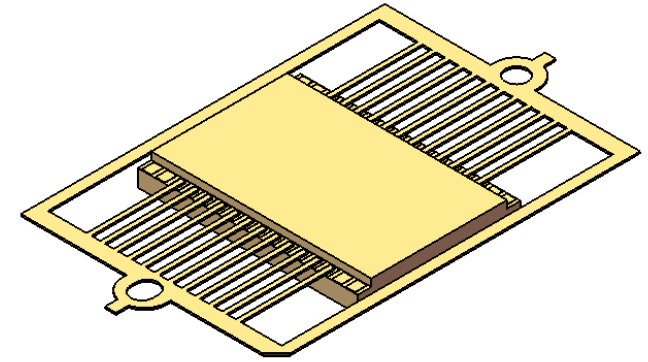

TOP VIEW

SIDE VIEW

- Notes: (Unless Otherwise Specified).
- 1) DIMENSIONS: INCH [mm].
  - 2) FLAT LEADS ON TIE BAR ALLOY 42.
  - 3) ALL EXPOSED METAL GOLD PLATED (Au).
  - 4) PINS = 24, PITCH 0.050" [1.27mm].

BOTTOM VIEW

SIDE VIEW

<b>TopLine</b> ®			
TITLE 24 PIN 0.050 INCH PITCH FP24F50R.60X.81T-A DUMMY			
SCALE 3.5:1	SIZE A	DRAWING NO. 122468	REV A
DO NOT SCALE DRAWING		SHEET 2 OF 6	

SIDE

TOP

TOP  
ISOMETRIC VIEW

SIDE

BOTTOM  
ISOMETRIC VIEW

SIDE

BOTTOM

**TopLine**®

TITLE 24 PIN 0.050 INCH PITCH  
FP24F50R.60X.81T-A DUMMY

SCALE 3:1	SIZE A	DRAWING NO. 122468	REV A
--------------	-----------	-----------------------	----------

DO NOT SCALE DRAWING

SHEET 3 OF 6

LEAD FRAME  
(SHOWN WITHOUT BODY)  
TOP VIEW

**TopLine**®

TITLE 24 PIN 0.050 INCH PITCH  
FP24F50R.60X.81T-A DUMMY

SCALE	SIZE	DRAWING NO.	REV
4:1	A	122468	A

DO NOT SCALE DRAWING