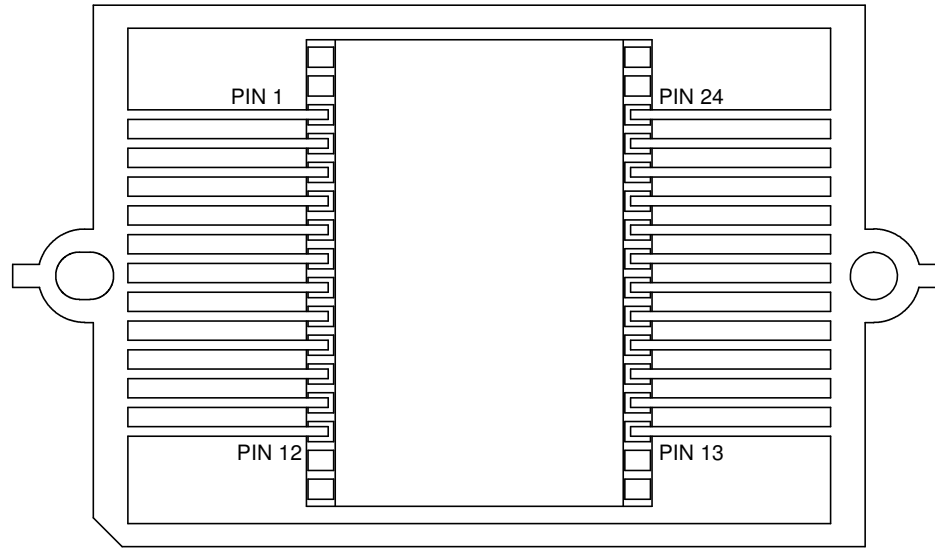

TOP VIEW

SIDE VIEW

- Notes: (Unless Otherwise Specified).
- 1) DIMENSIONS: INCH [mm].
  - 2) FLAT LEADS ON TIE BAR ALLOY 42.
  - 3) ALL EXPOSED METAL GOLD PLATED (Au).
  - 4) PINS = 24, PITCH 0.050" [1.27mm].

BOTTOM VIEW

SIDE VIEW

<b>TopLine</b> ®			
TITLE 24 PIN 0.050 INCH PITCH FP24F50R.60X.81T-A DUMMY			
SCALE 3.5:1	SIZE A	DRAWING NO. 122468	REV A
DO NOT SCALE DRAWING		SHEET 2 OF 6	

SIDE

TOP

TOP  
ISOMETRIC VIEW

SIDE

BOTTOM  
ISOMETRIC VIEW

SIDE

BOTTOM

**TopLine**®

TITLE 24 PIN 0.050 INCH PITCH  
FP24F50R.60X.81T-A DUMMY

SCALE 3:1	SIZE A	DRAWING NO. 122468	REV A
--------------	-----------	-----------------------	----------