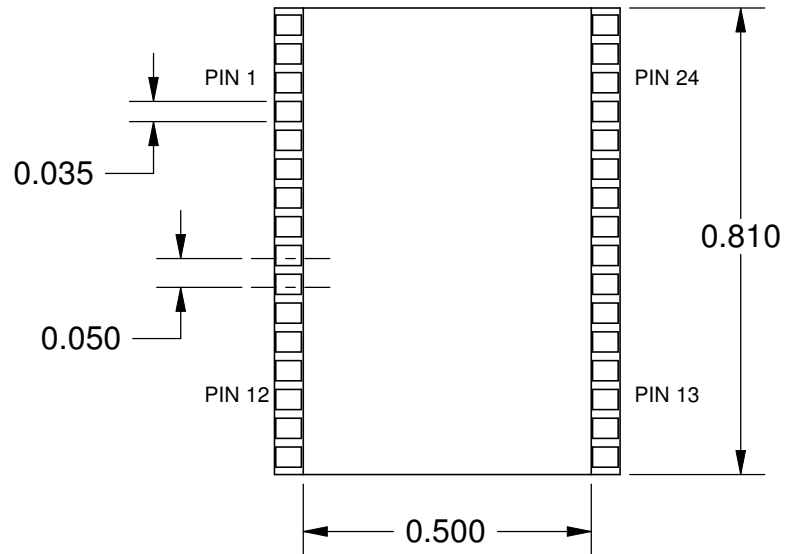

TOP VIEW

SIDE VIEW

- Notes: (Unless Otherwise Specified).
- 1) DIMENSIONS: INCH [mm].
  - 2) FLAT LEADS ON TIE BAR ALLOY 42.
  - 3) ALL EXPOSED METAL GOLD PLATED (Au).
  - 4) PINS = 24, PITCH 0.050" [1.27mm].

SIDE

BOTTOM  
ISOMETRIC VIEW

SIDE

BOTTOM

**TopLine**®

TITLE 24 PIN 0.050 INCH PITCH  
FP24F50R.60X.81T-A DUMMY

SCALE 3:1	SIZE A	DRAWING NO. 122468	REV A
--------------	-----------	-----------------------	----------

DO NOT SCALE DRAWING

SHEET 3 OF 6

LEAD FRAME  
(SHOWN WITHOUT BODY)  
TOP VIEW

**TopLine**®

TITLE 24 PIN 0.050 INCH PITCH  
FP24F50R.60X.81T-A DUMMY

SCALE	SIZE	DRAWING NO.	REV
4:1	A	122468	A

DO NOT SCALE DRAWING

SHEET 4 OF 6

TOP

SIDE

BOTTOM

**TopLine**®

TITLE 24 PIN 0.050 INCH PITCH  
FP24F50R.60X.81T-A DUMMY

SCALE	SIZE	DRAWING NO.	REV
3:1	A	122468	A

DO NOT SCALE DRAWING