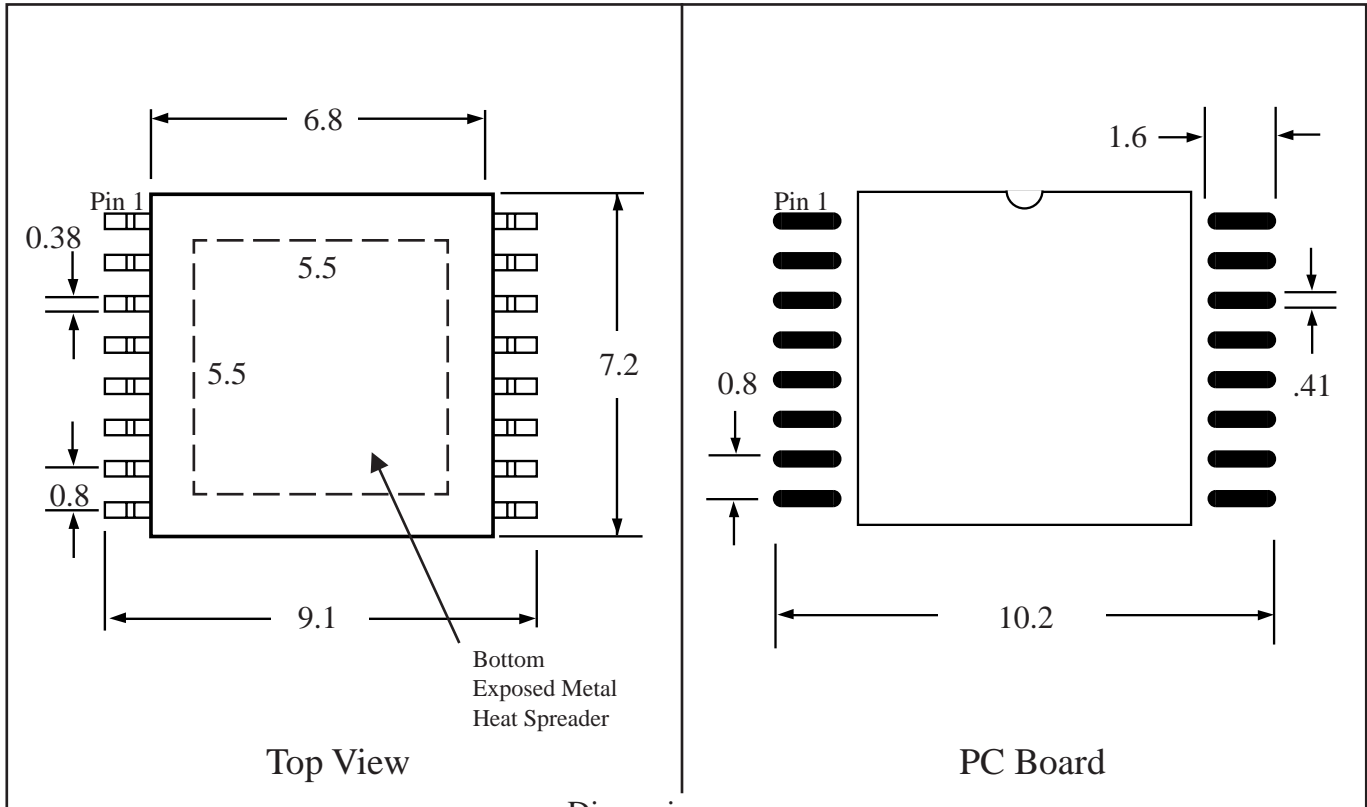

Part # **PFP16**
 Leads **16** Pitch **0.8mm**
 Body Size **6.8 x 7.2mm**

TopLineTM
 Tel 1-714-898-3830
 info@topline.tv

Dimensions = mm